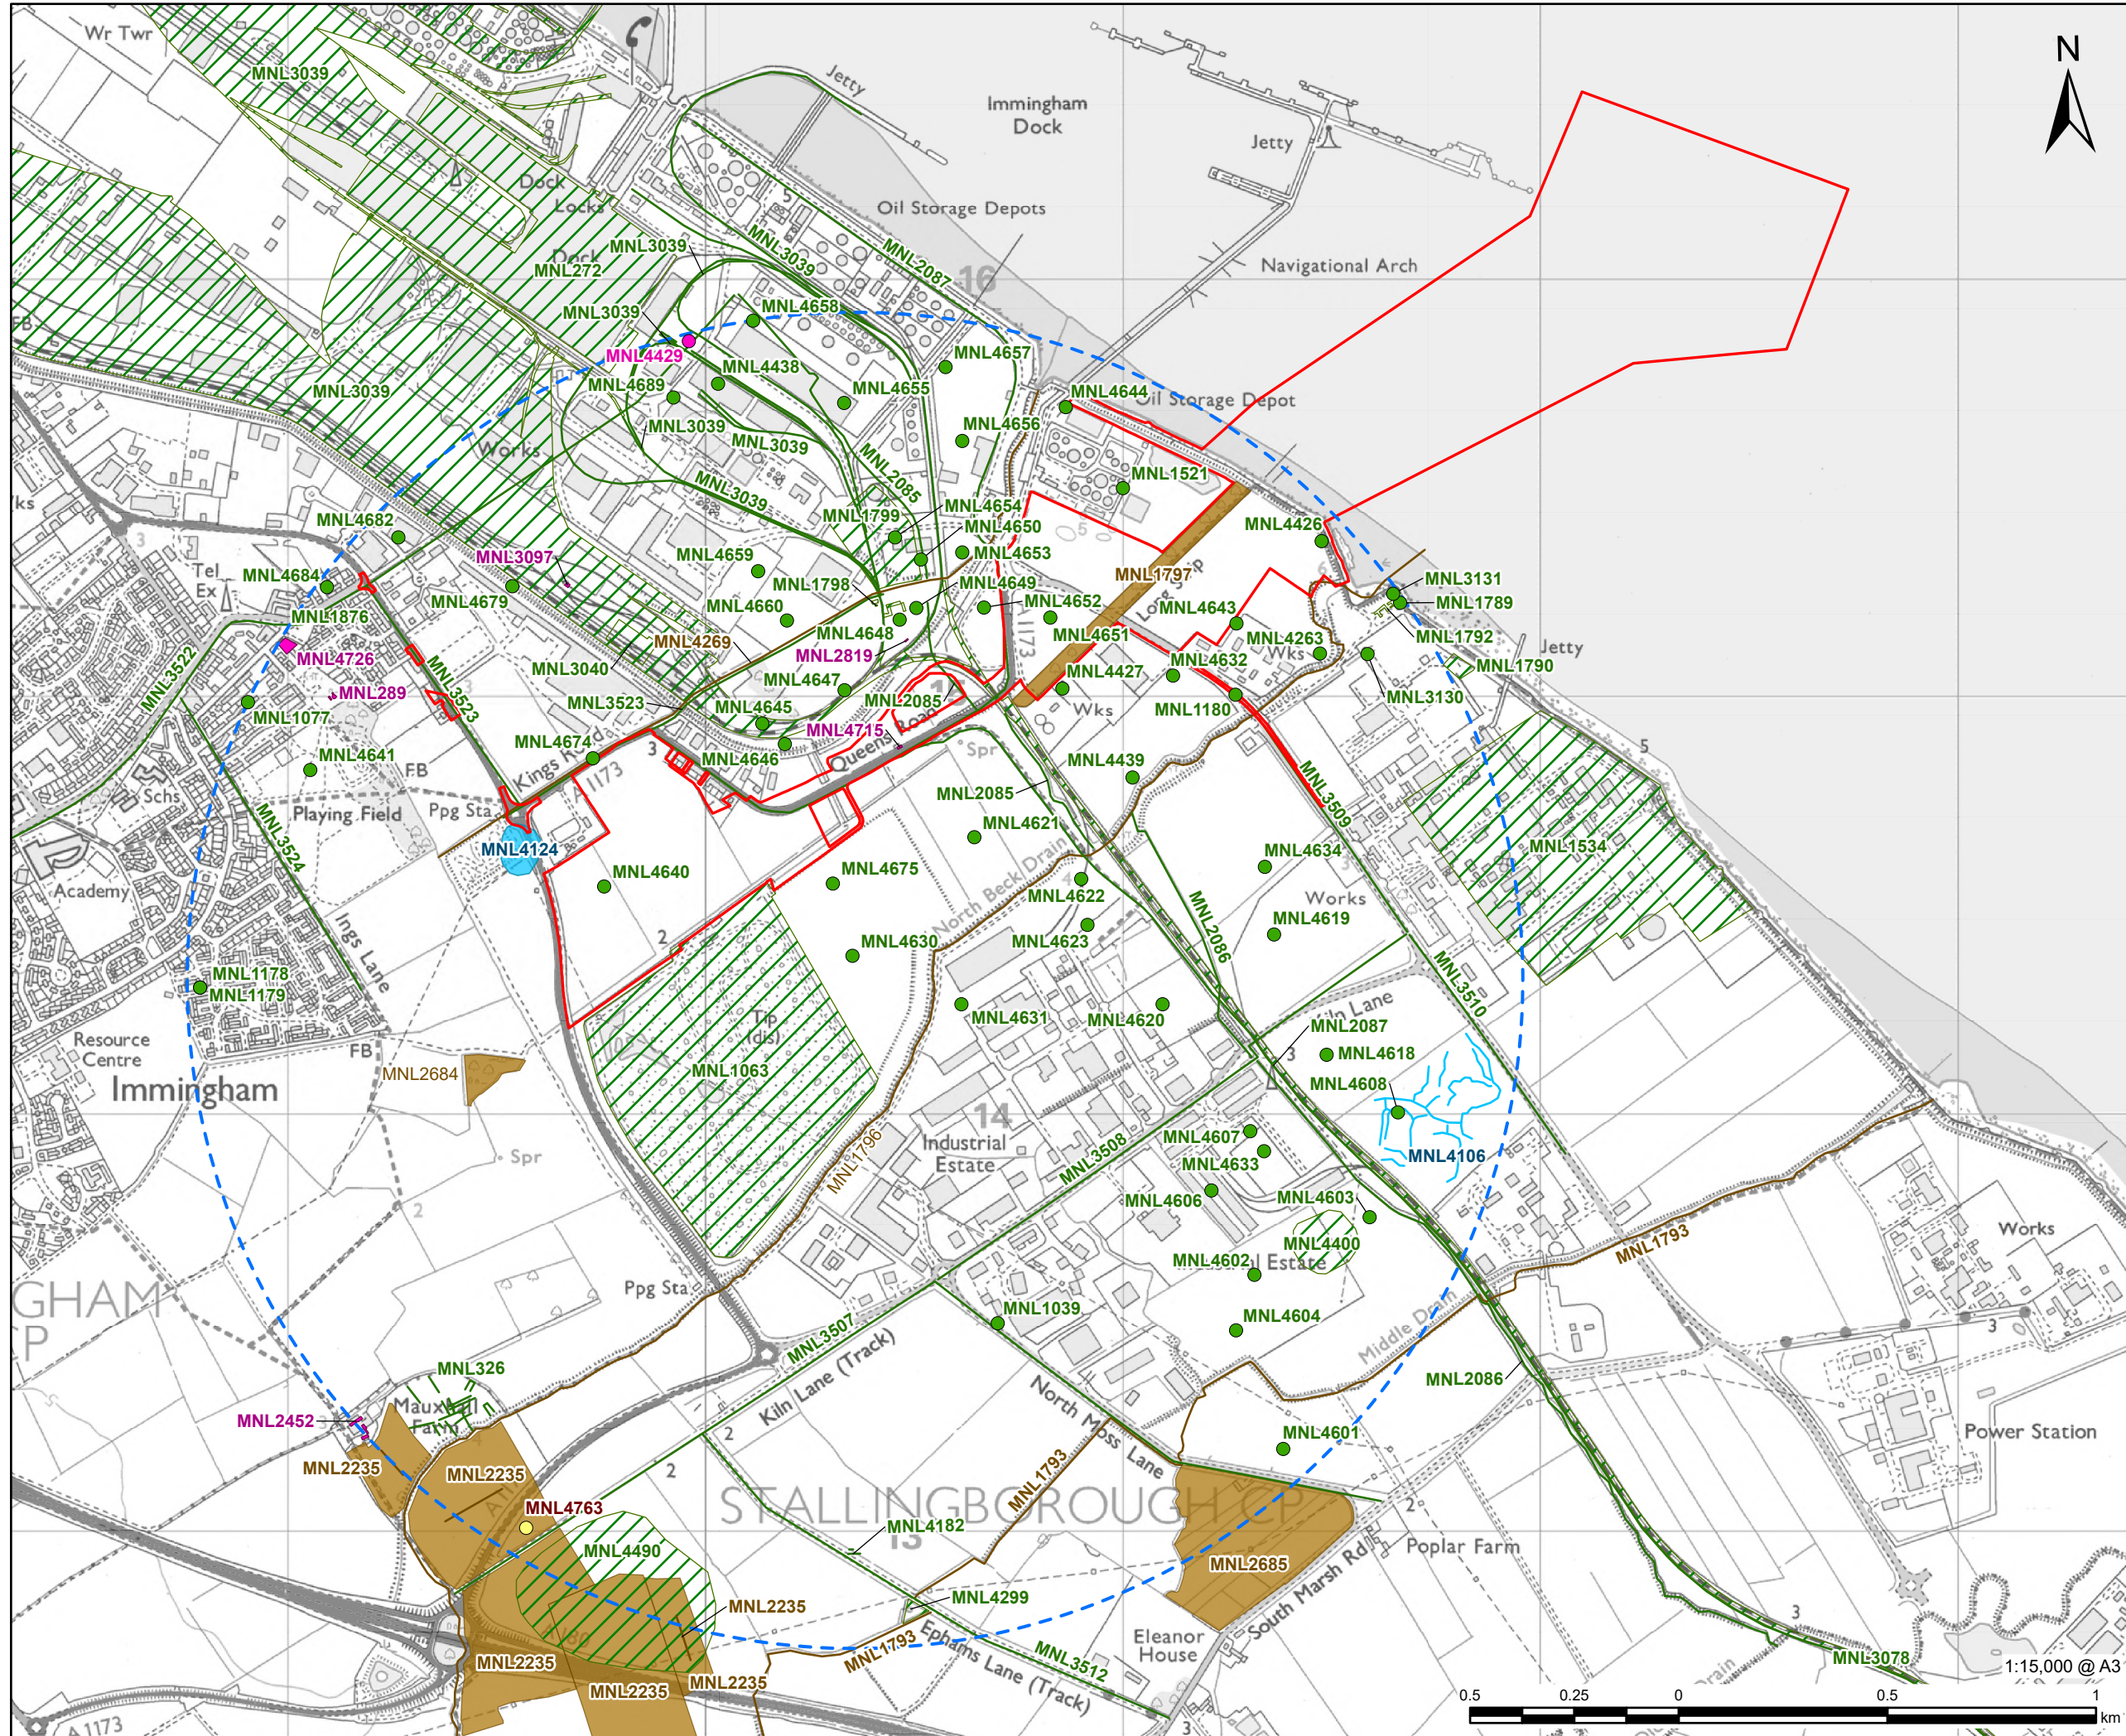

- Site Boundary
- 1.6 km Heritage Study Area
- Non-Designated Asset:
- Building
- Find Spot
- Monument
- Landscape
- Monument
- Undated Site
- Building
- Landscape
- Monument
- Undated Site

**NOTES**

Reproduced from Ordnance Survey digital map data © Crown copyright 2022. All rights reserved. Licence number 0100031673.  
© North East Lincolnshire Council Historic Environment Record, 2022.

**ISSUE PURPOSE**  
Environmental Statement (Further Change Application)

**PROJECT NUMBER**  
60673509

**DEVELOPMENT CONSENT ORDER NO**  
TR030008

**FIGURE TITLE**  
Non-Designated Heritage Assets

**FIGURE NUMBER**  
Figure 14.2