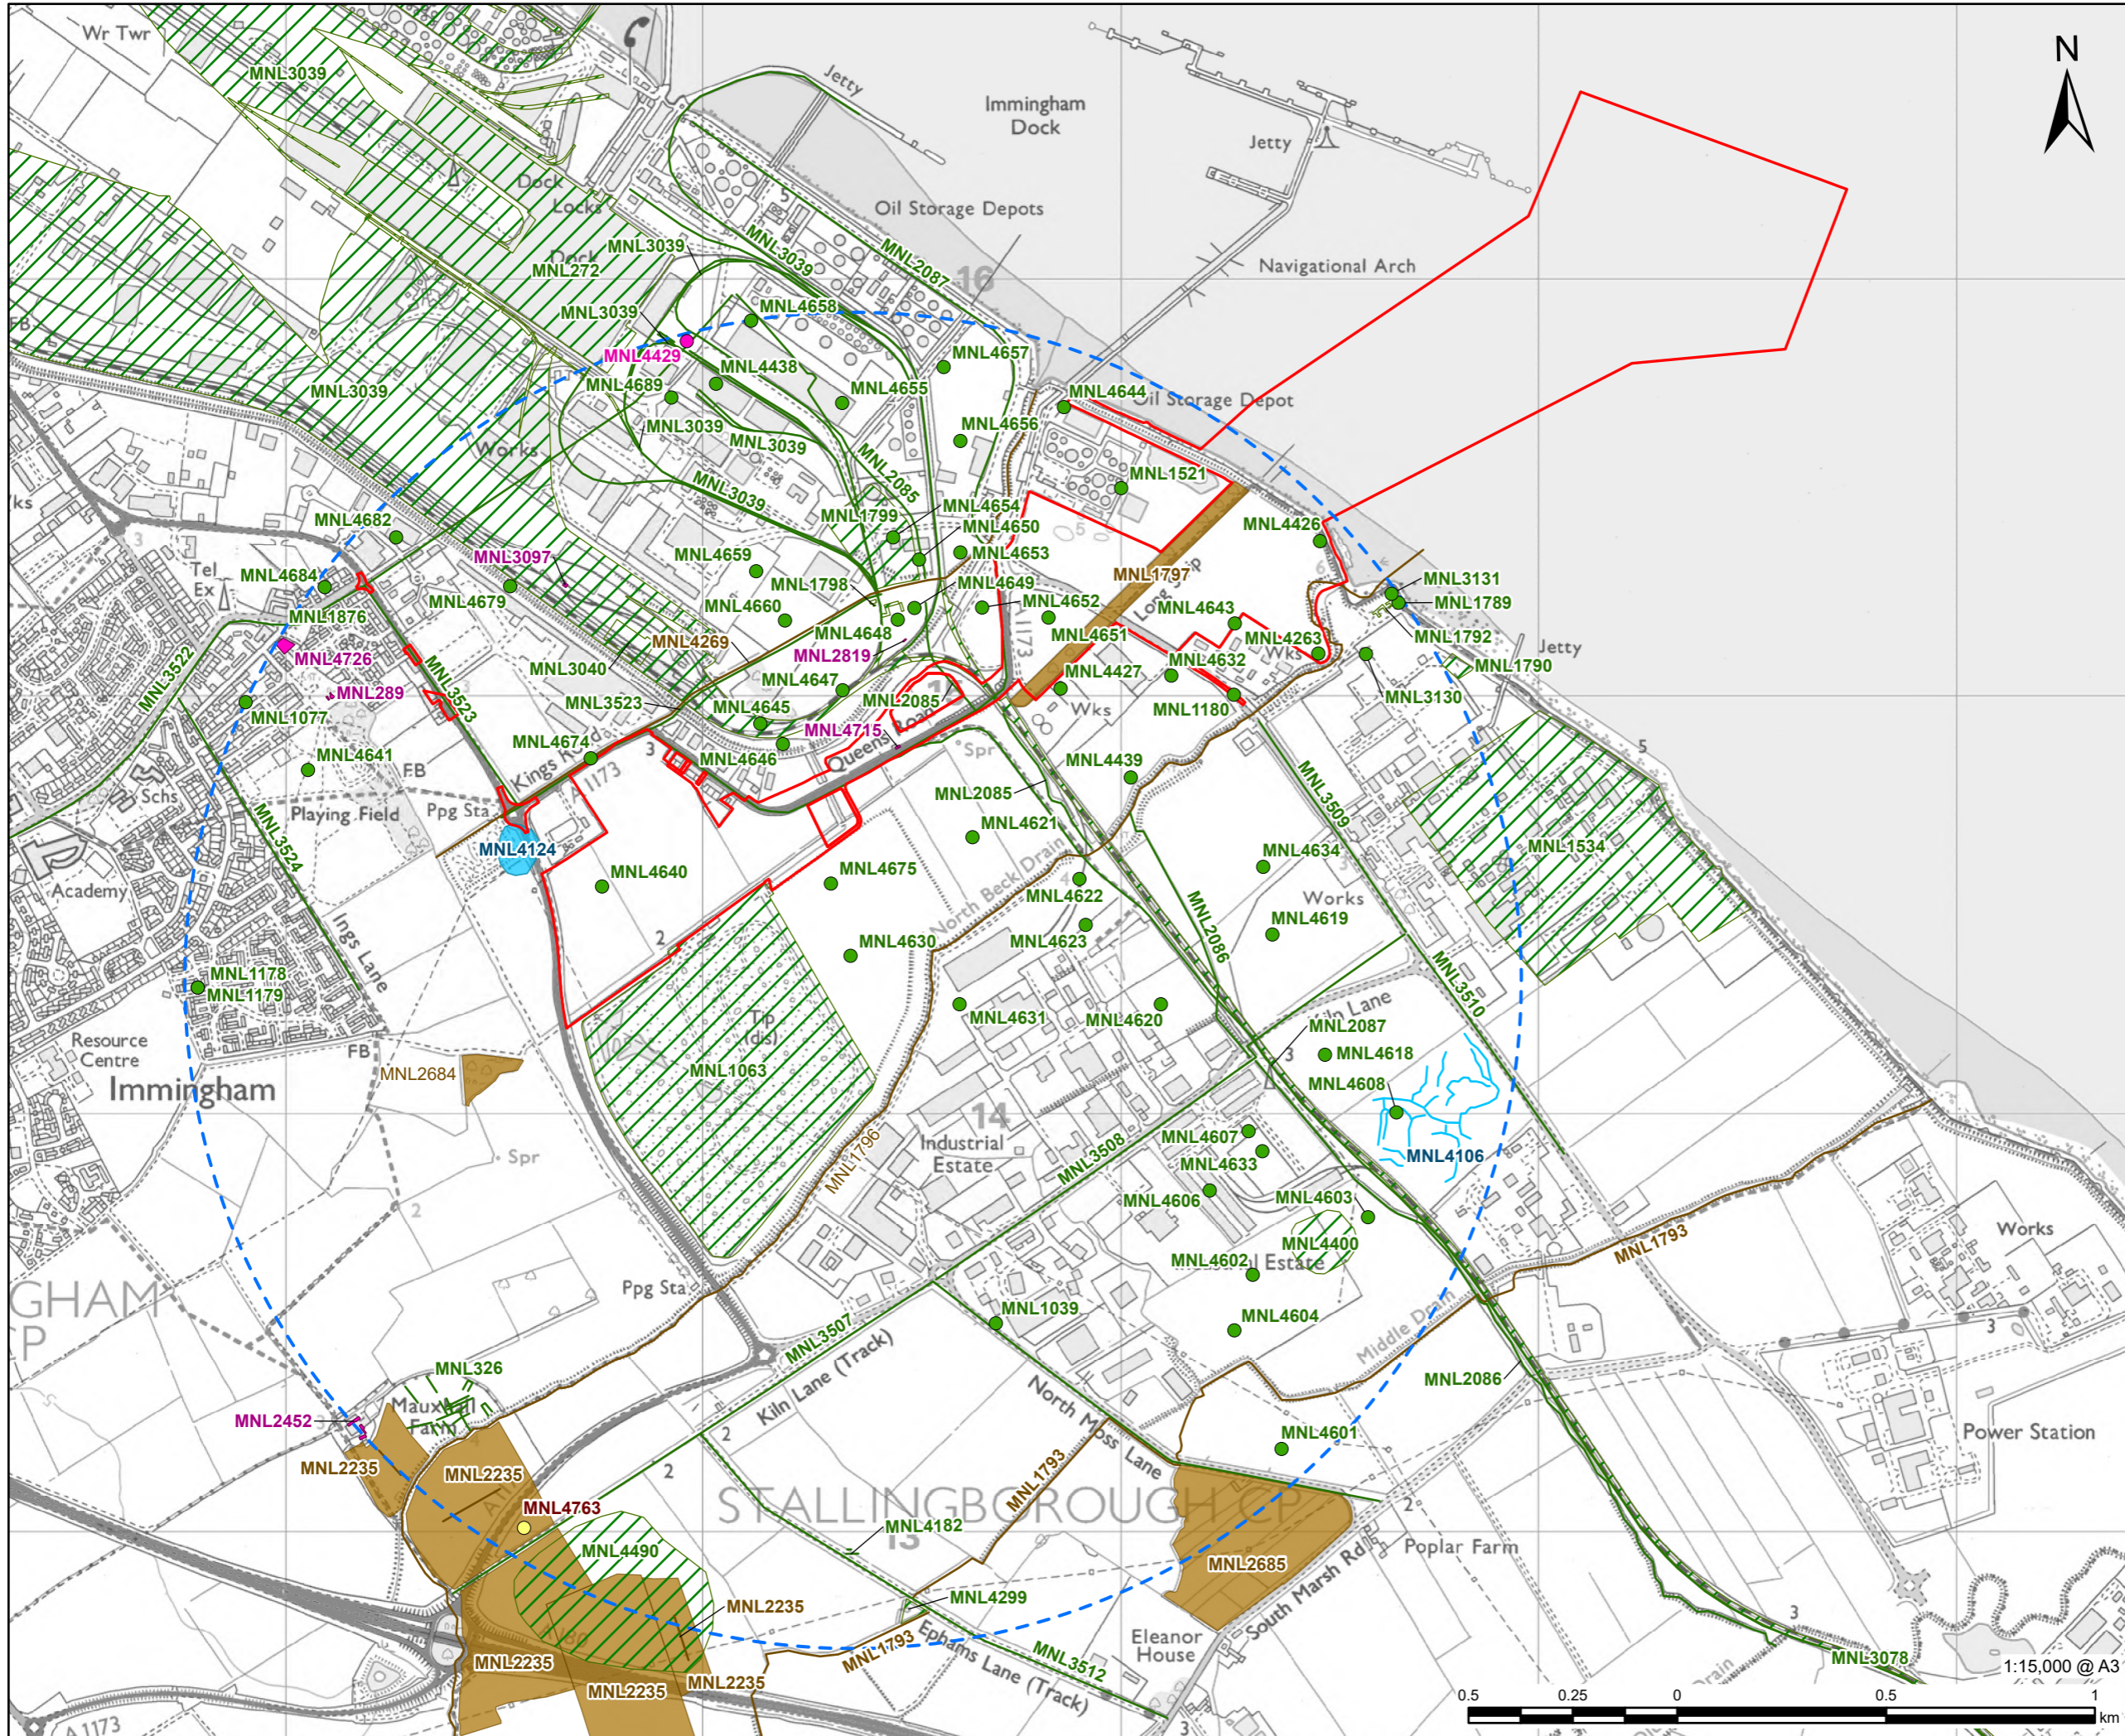

**LEGEND**

- Site Boundary
- 1.6 km Heritage Study Area
- Non-Designated Asset:
- Building
- Find Spot
- Monument
- Landscape
- Monument
- Undated Site
- Building
- Landscape
- Monument
- Undated Site

**NOTES**  
 Reproduced from Ordnance Survey digital map data © Crown copyright 2022. All rights reserved. Licence number 0100031673.  
 © North East Lincolnshire Council Historic Environment Record, 2022.

**ISSUE PURPOSE**  
 Environmental Statement

**PROJECT NUMBER**  
 60673509

**DEVELOPMENT CONSENT ORDER NO**  
 TR030008

**FIGURE TITLE**  
 Non-Designated Heritage Assets

**FIGURE NUMBER**  
 Figure 14.2