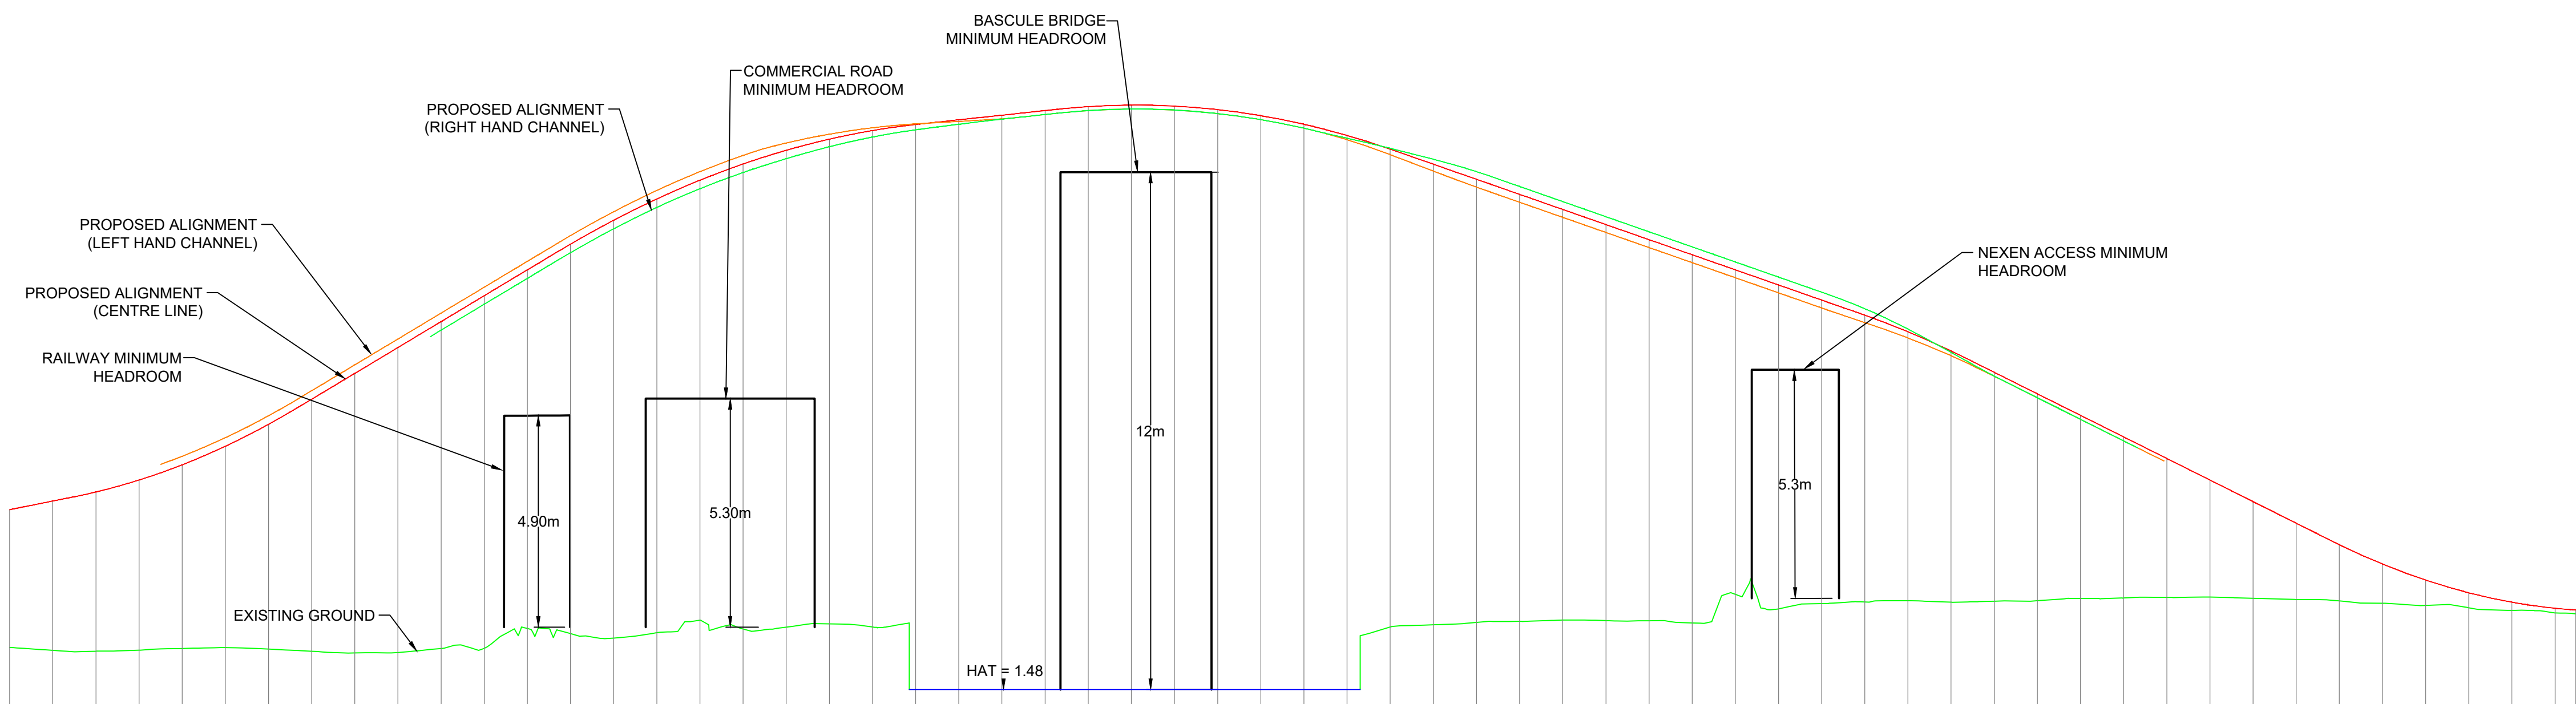

**PLAN 1 - NEW BRIDGE MAINLINE
WORK NOS. 1A, 1B, 1C, 1D & 1E
WORKS PLANS SHEETS 1 AND 2
(SCALE 1:1000)**