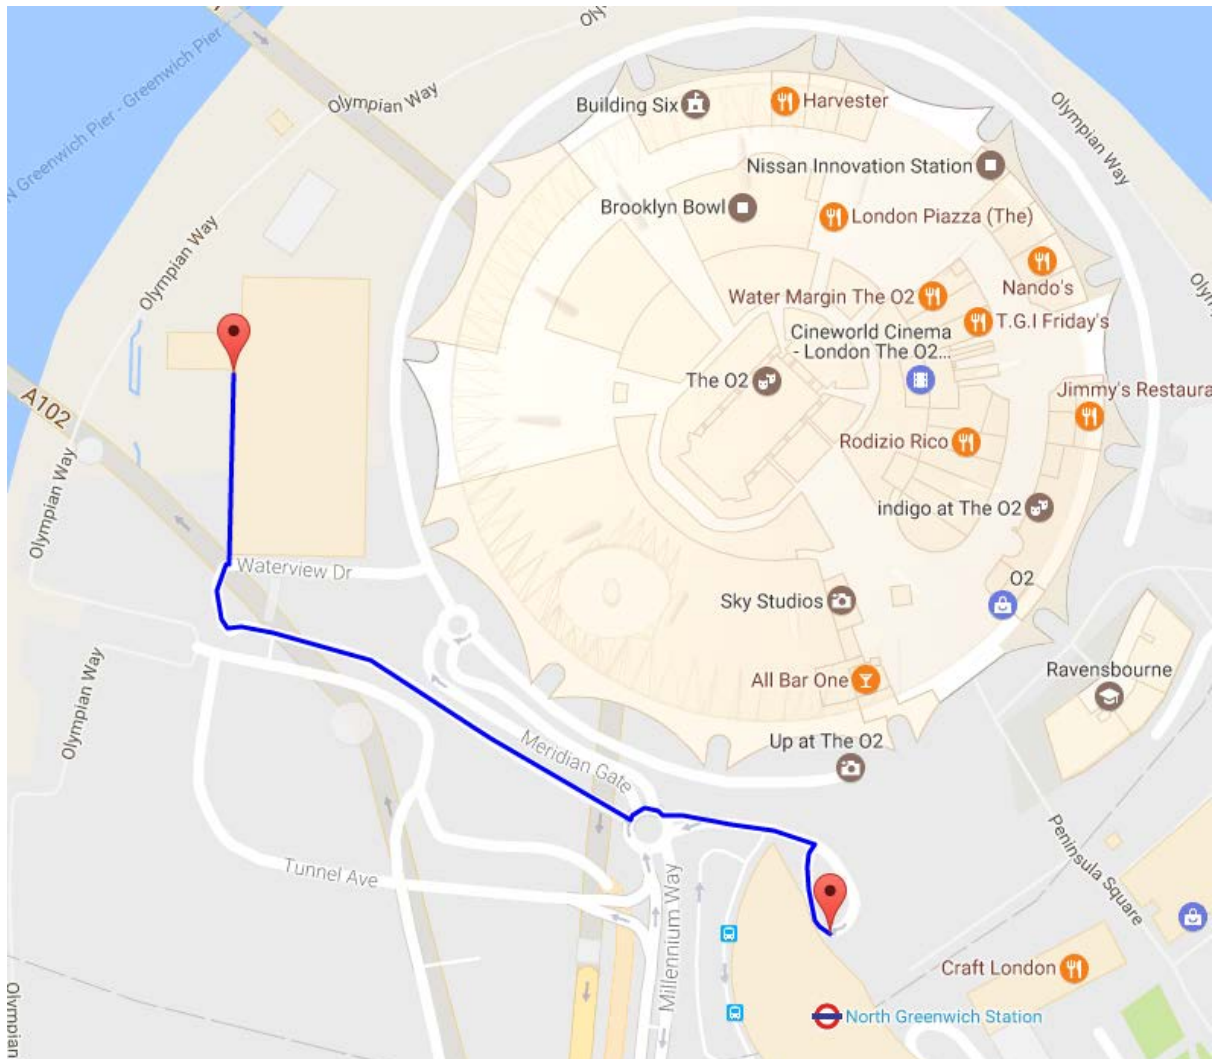

Intercontinental London – The O2 Directions

1. Exit North Greenwich underground station towards the O2.
2. Immediately turn left into the pick-up/drop-off point and follow the road round to the roundabout to the west of the O2, following signage for the Intercontinental London – O2.
3. Take the Waterview Drive exit from the roundabout to approach the hotel.
4. Walk along the front of the hotel. Reception is towards the north end, from where the hearing will be signposted.

Alternative food and drink outlets are available a short walk away in the foyer of North Greenwich London Underground Station including-

- Café Nero
- WHSmiths

(See previous map for location of North Greenwich Station)