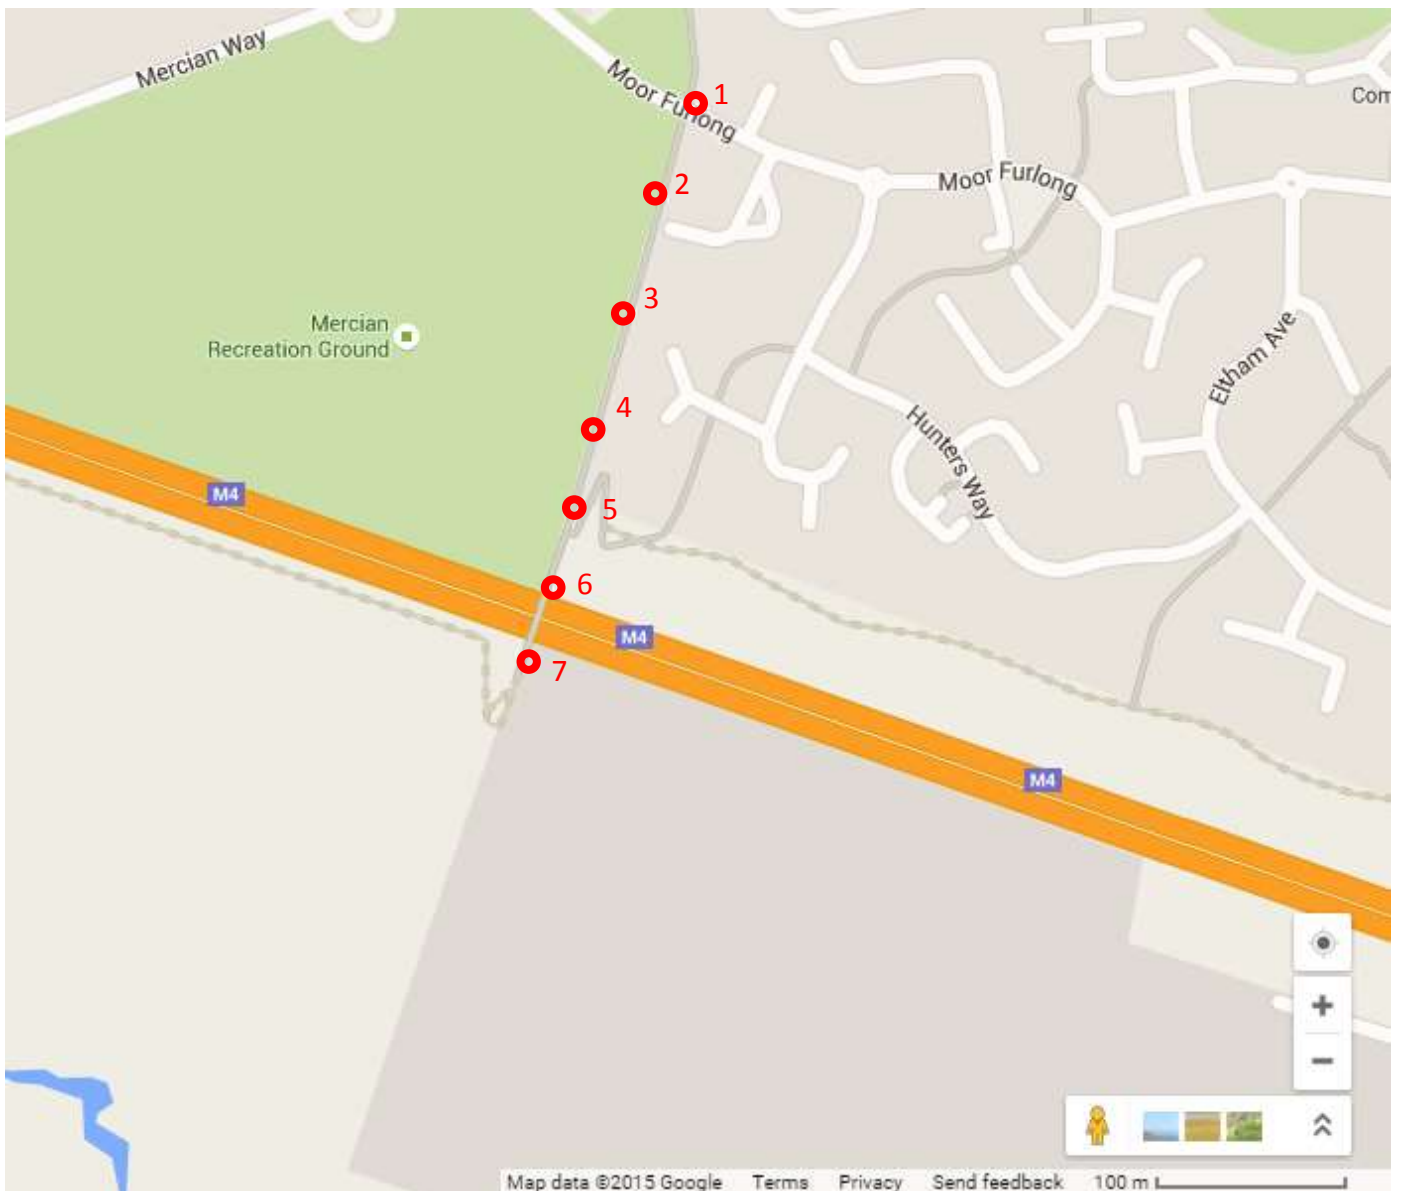

Thames Water Slough STW

Location

Approximate photo positions

Photo Position 1: Entry to Oldway Lane off Moor Furlong

Photo Position 2

Oldway
Lane
bridge

Looking South towards Oldway Lane bridge

Looking North towards Moor Furlong

Photo Position 3

Looking South towards Oldway Lane bridge

Looking North towards Moor Furlong

Photo Position 4

Oldway
Lane
bridge

Looking South towards Oldway Lane bridge

Looking North towards Moor Furlong

Photo Position 5

Oldway
Lane
bridge

Looking South towards Oldway Lane bridge

Looking North towards Moor Furlong

Photo Position 6: Just to North of the Bridge

Looking South towards Oldway Lane bridge

Looking North towards Moor Furlong

Photo Position 7: Just to South of the Bridge

Pan view from south east to south west

Thames Water Filter Beds

Note palisade fencing and concrete blocks blocking access to Thames Water land