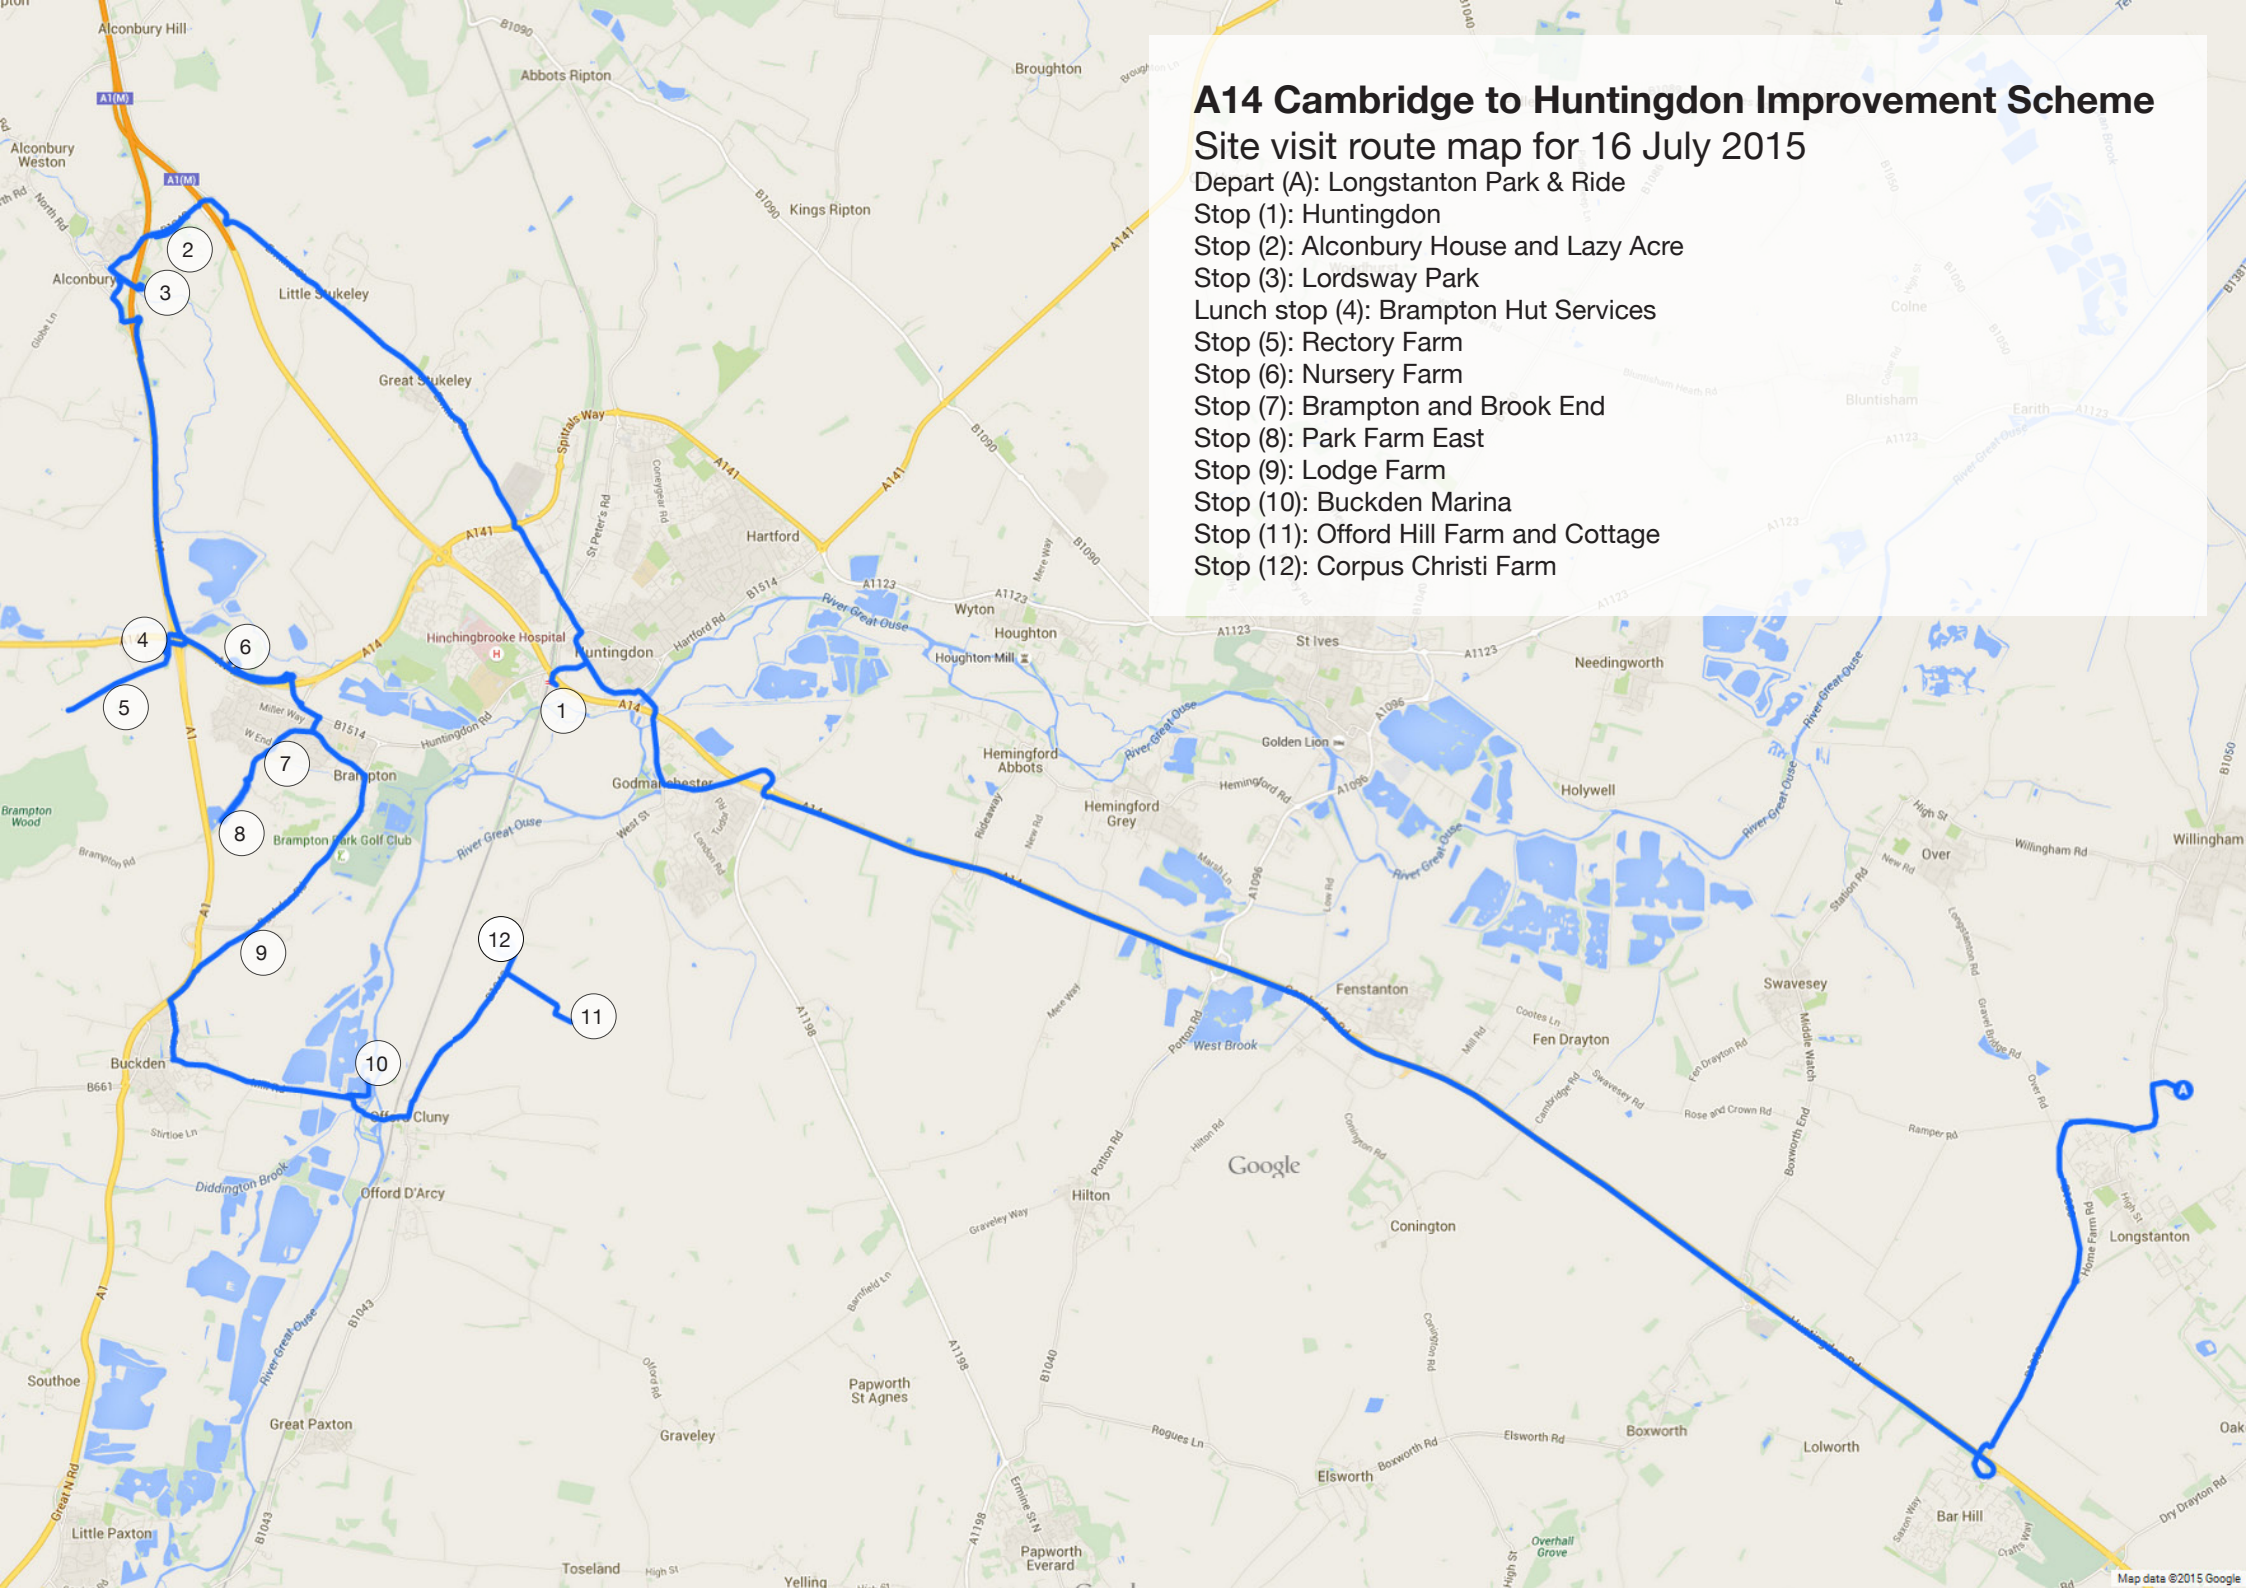

Lunch stop (4): Brampton Hut Services

Stop (5): Rectory Farm

Stop (6): Nursery Farm

Stop (7): Brampton and Brook End

Stop (8): Park Farm East

Stop (9): Lodge Farm

Stop (10): Buckden Marina

Stop (11): Offord Hill Farm and Cottage

Stop (12): Corpus Christi Farm

A14 Cambridge to Huntingdon Improvement Scheme

Site visit route map for 17 July 2015

Depart (A): Longstanton Park & Ride

Stop (1): Napp Pharmaceuticals, Unit 191, Cambridge Science Park

Stop (2): Neal Drive, Orchard Park

Stop (3): Cambridge Crematorium

Lunch stop (4): Cambridge Services

Stop (5): Cambridge Services

Stop (6): New Barns Farm

Stop (7): Town Lands Field and Covells Drain

Stop (8): Debden Farm House

Stop (9): Silver Street