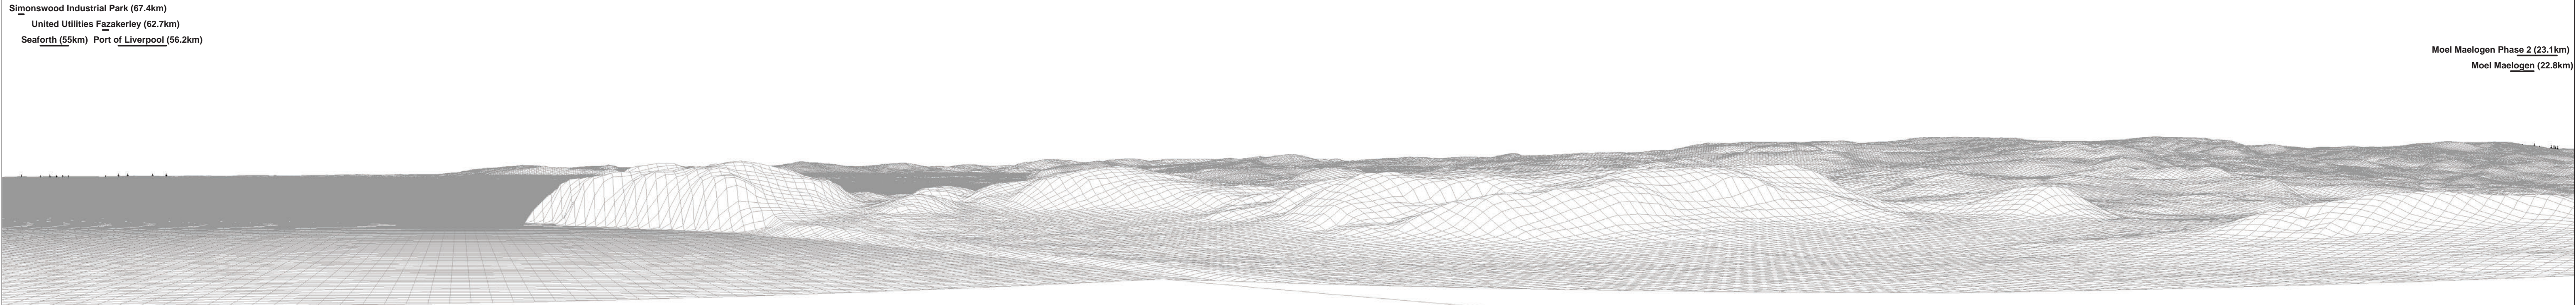

Wireline drawing

OS reference: 277896 E 382971 N	Horizontal field of view: 90° (cylindrical projection)	Camera: Canon EOS 6D
Eye level: 125.5 mAOD	Principal distance: 522 mm	Lens: Canon EF 50mm f/1.4
Direction of view: 29°	Paper size: 841 x 297 mm (half A1)	Camera height: 1.5 m
Nearest turbine: 11.792 km	Correct printed image size: 820 x 130 mm	Date and time: 24.04.2021 13:48

Baseline photograph

This image provides landscape and visual context only

Wireline drawing

<p>OS reference: 277896 E 382971 N Eye level: 125.5 mAOD Direction of view: 119° Nearest turbine: 11.792 km</p>	<p>Horizontal field of view: 90° (cylindrical projection) Principal distance: 522 mm Paper size: 841 x 297 mm (half A1) Correct printed image size: 820 x 130 mm</p>	<p>Camera: Canon EOS 6D Lens: Canon EF 50mm f/1.4 Camera height: 1.5 m Date and time: 24.04.2021 13:48</p>	<p>Figure: 75c Viewpoint 52: Pen-y-Dinas Camp at interpretation sign Awel y Môr Offshore Wind Farm <small>© Crown copyright. All rights reserved (2021). Licence number 0100031673</small></p>
--	---	---	--