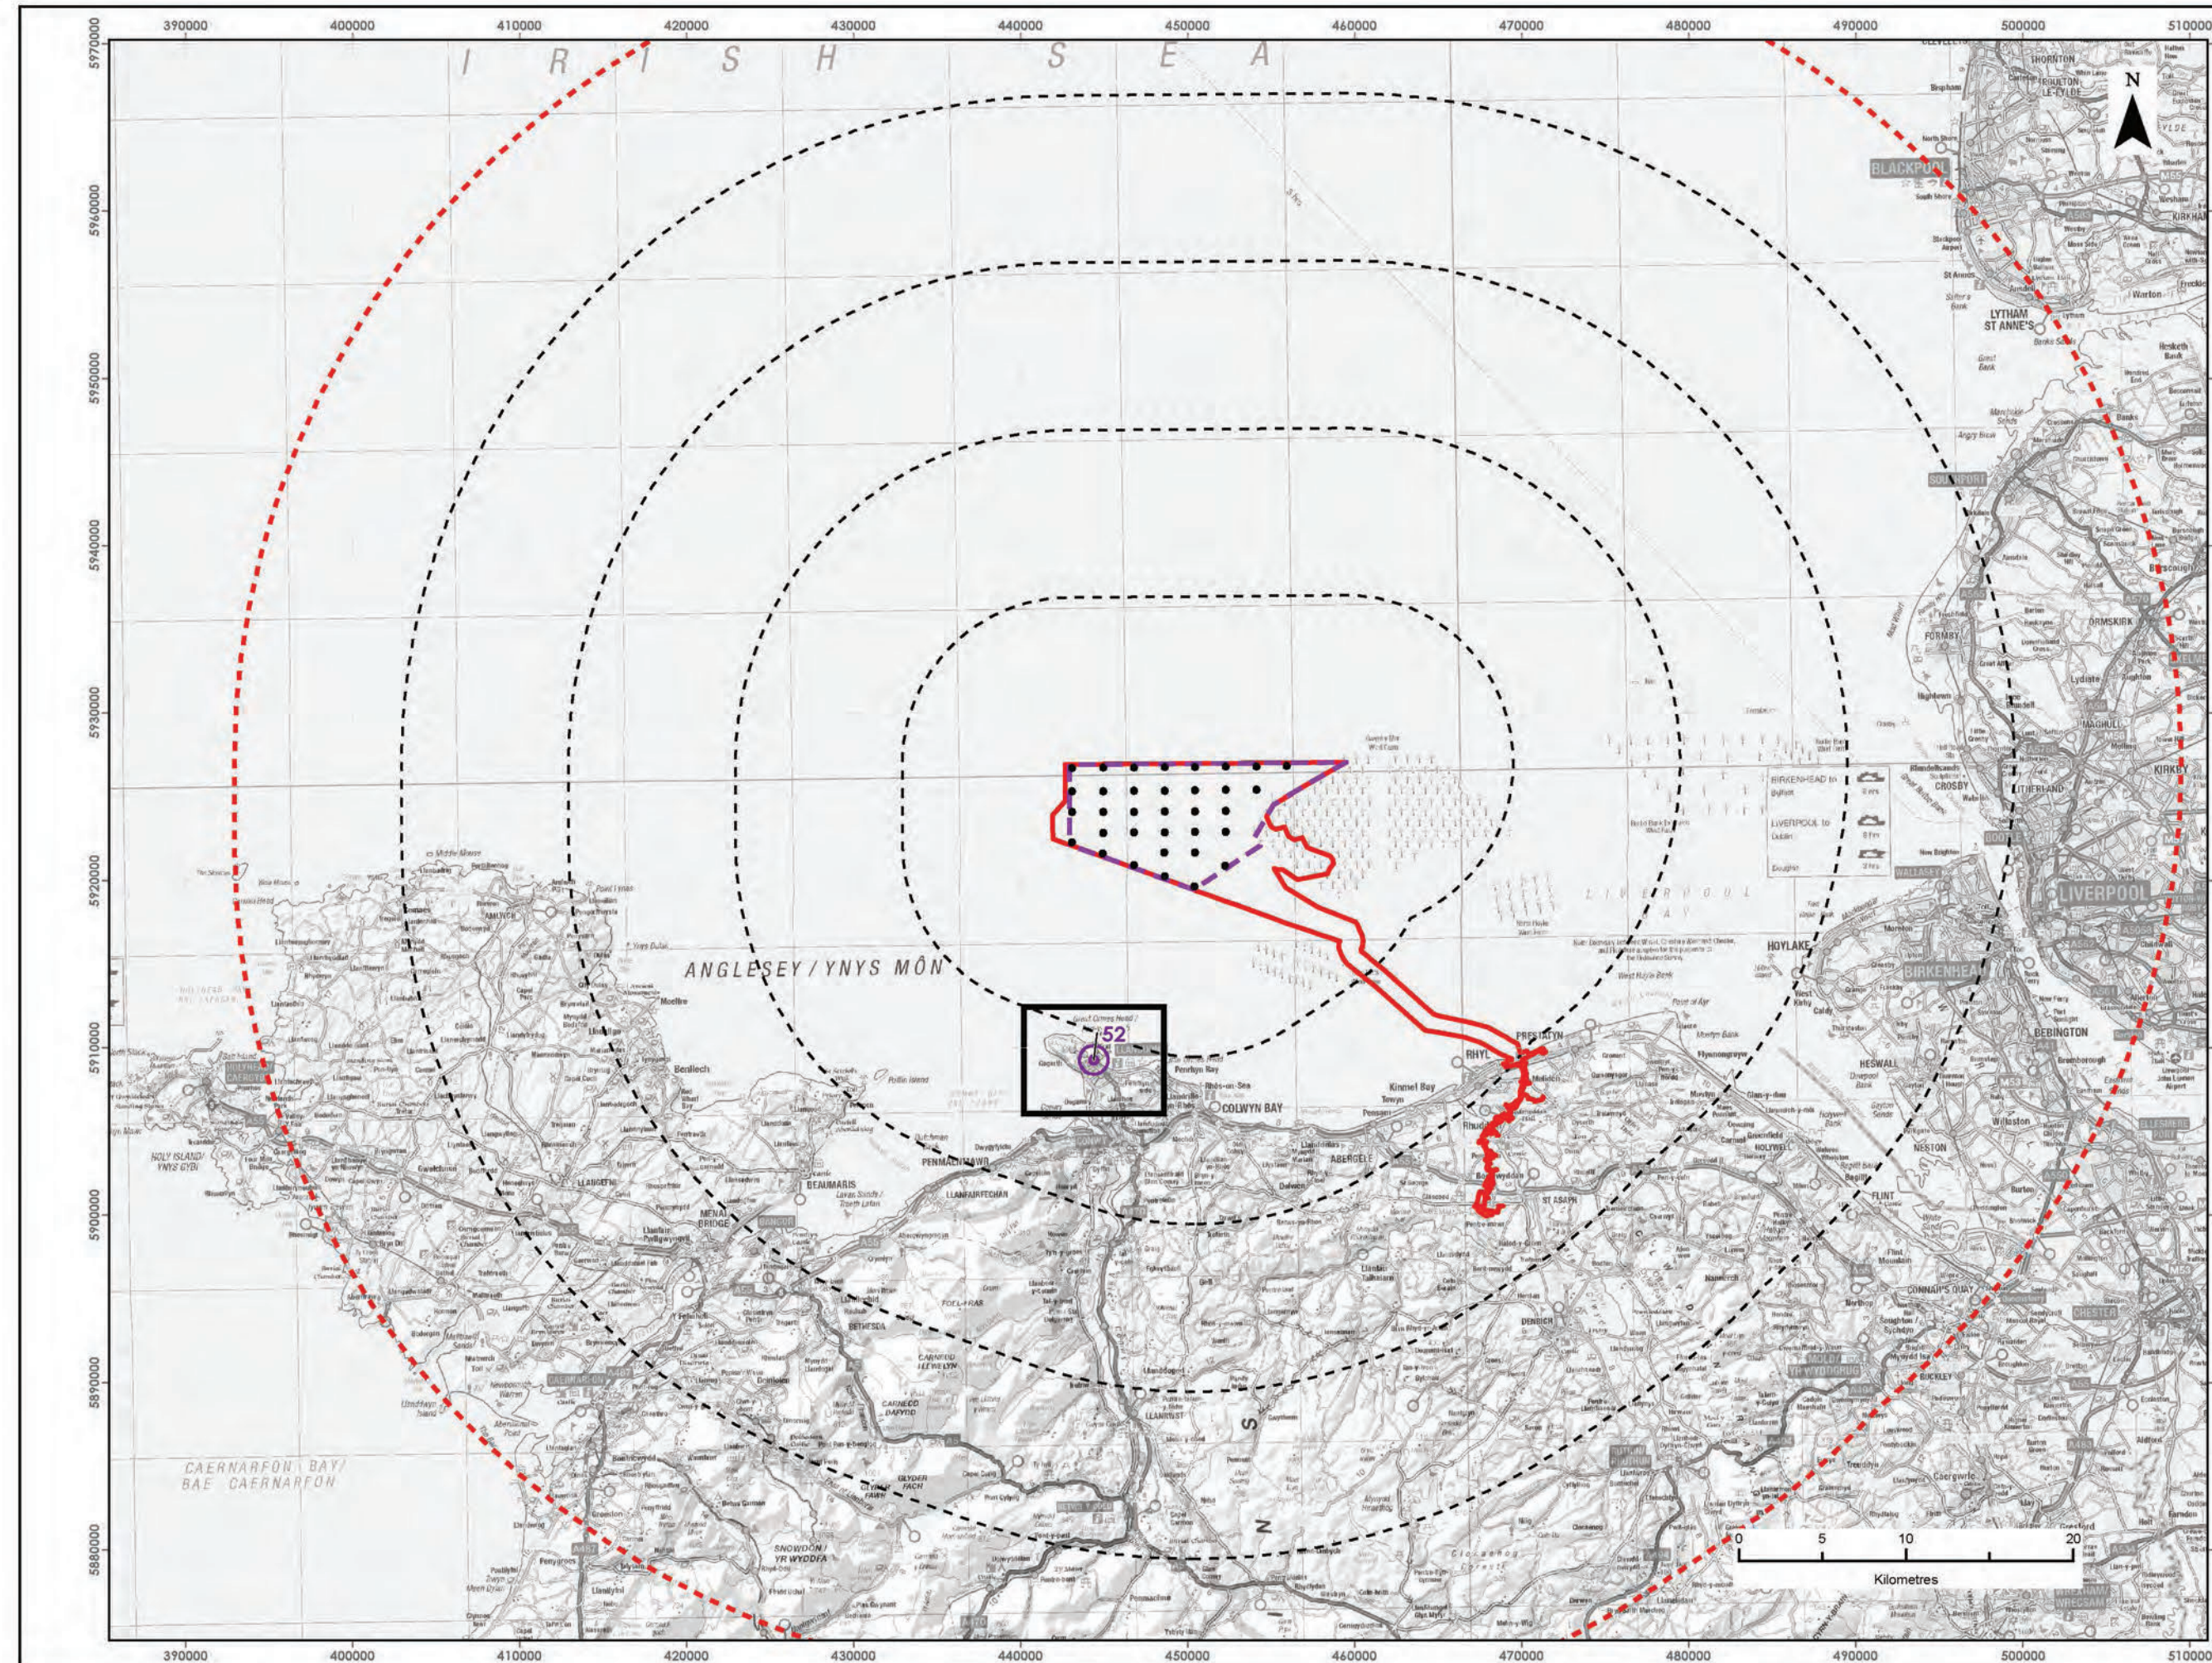

Baseline photograph