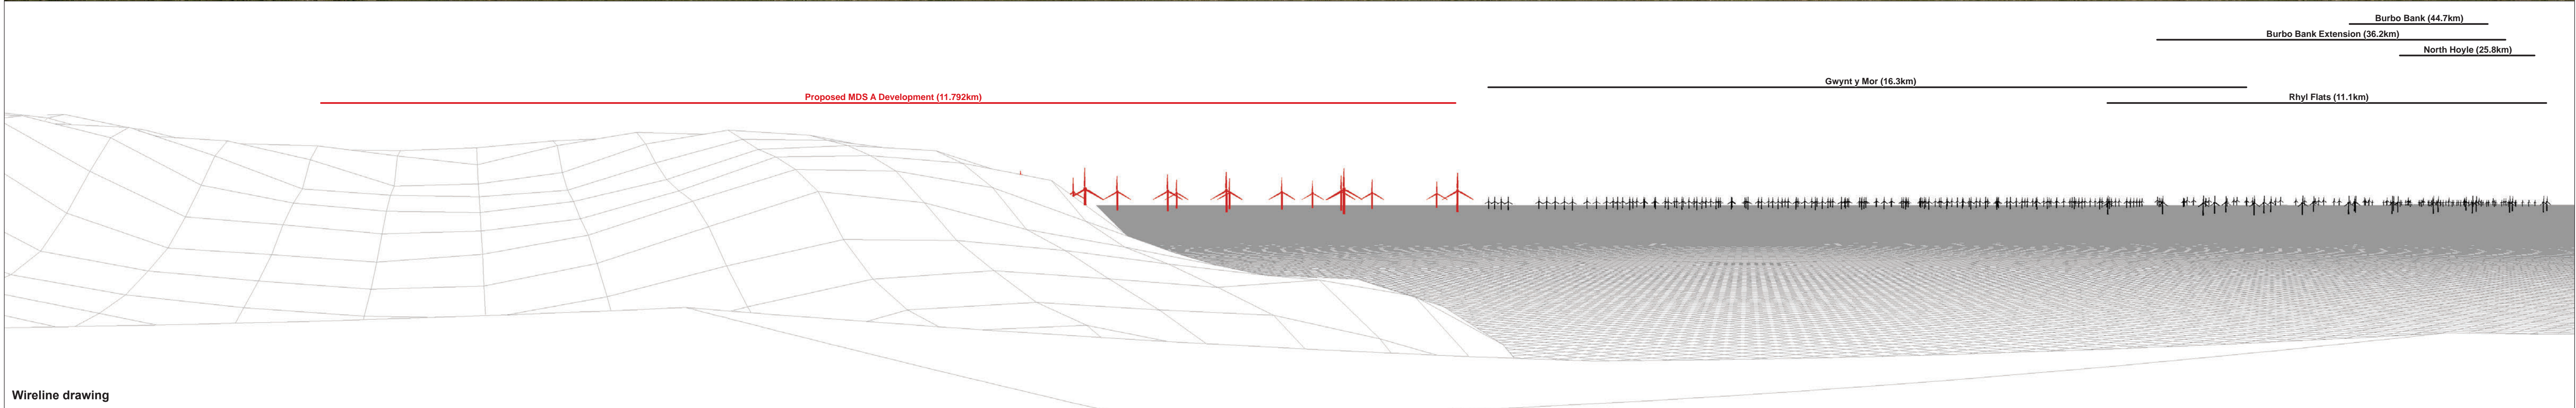

Wireline drawing

OS reference: 277896 E 382971 N	Horizontal field of view: 90° (cylindrical projection)	Camera: Canon EOS 6D
Eye level: 125.5 mAOD	Principal distance: 522 mm	Lens: Canon EF 50mm f/1.4
Direction of view: 29°	Paper size: 841 x 297 mm (half A1)	Camera height: 1.5 m
Nearest turbine: 11.792 km	Correct printed image size: 820 x 130 mm	Date and time: 24.04.2021 13:48

Baseline photograph

This image provides landscape and visual context only

Wireline drawing

<p>OS reference: 277896 E 382971 N Eye level: 125.5 mAOD Direction of view: 119° Nearest turbine: 11.792 km</p>	<p>Horizontal field of view: 90° (cylindrical projection) Principal distance: 522 mm Paper size: 841 x 297 mm (half A1) Correct printed image size: 820 x 130 mm</p>	<p>Camera: Canon EOS 6D Lens: Canon EF 50mm f/1.4 Camera height: 1.5 m Date and time: 24.04.2021 13:48</p>	<p>Figure: 75c Viewpoint 52: Pen-y-Dinas Camp at interpretation sign Awel y Môr Offshore Wind Farm <small>© Crown copyright. All rights reserved (2021). Licence number 0100031673</small></p>
--	---	---	--