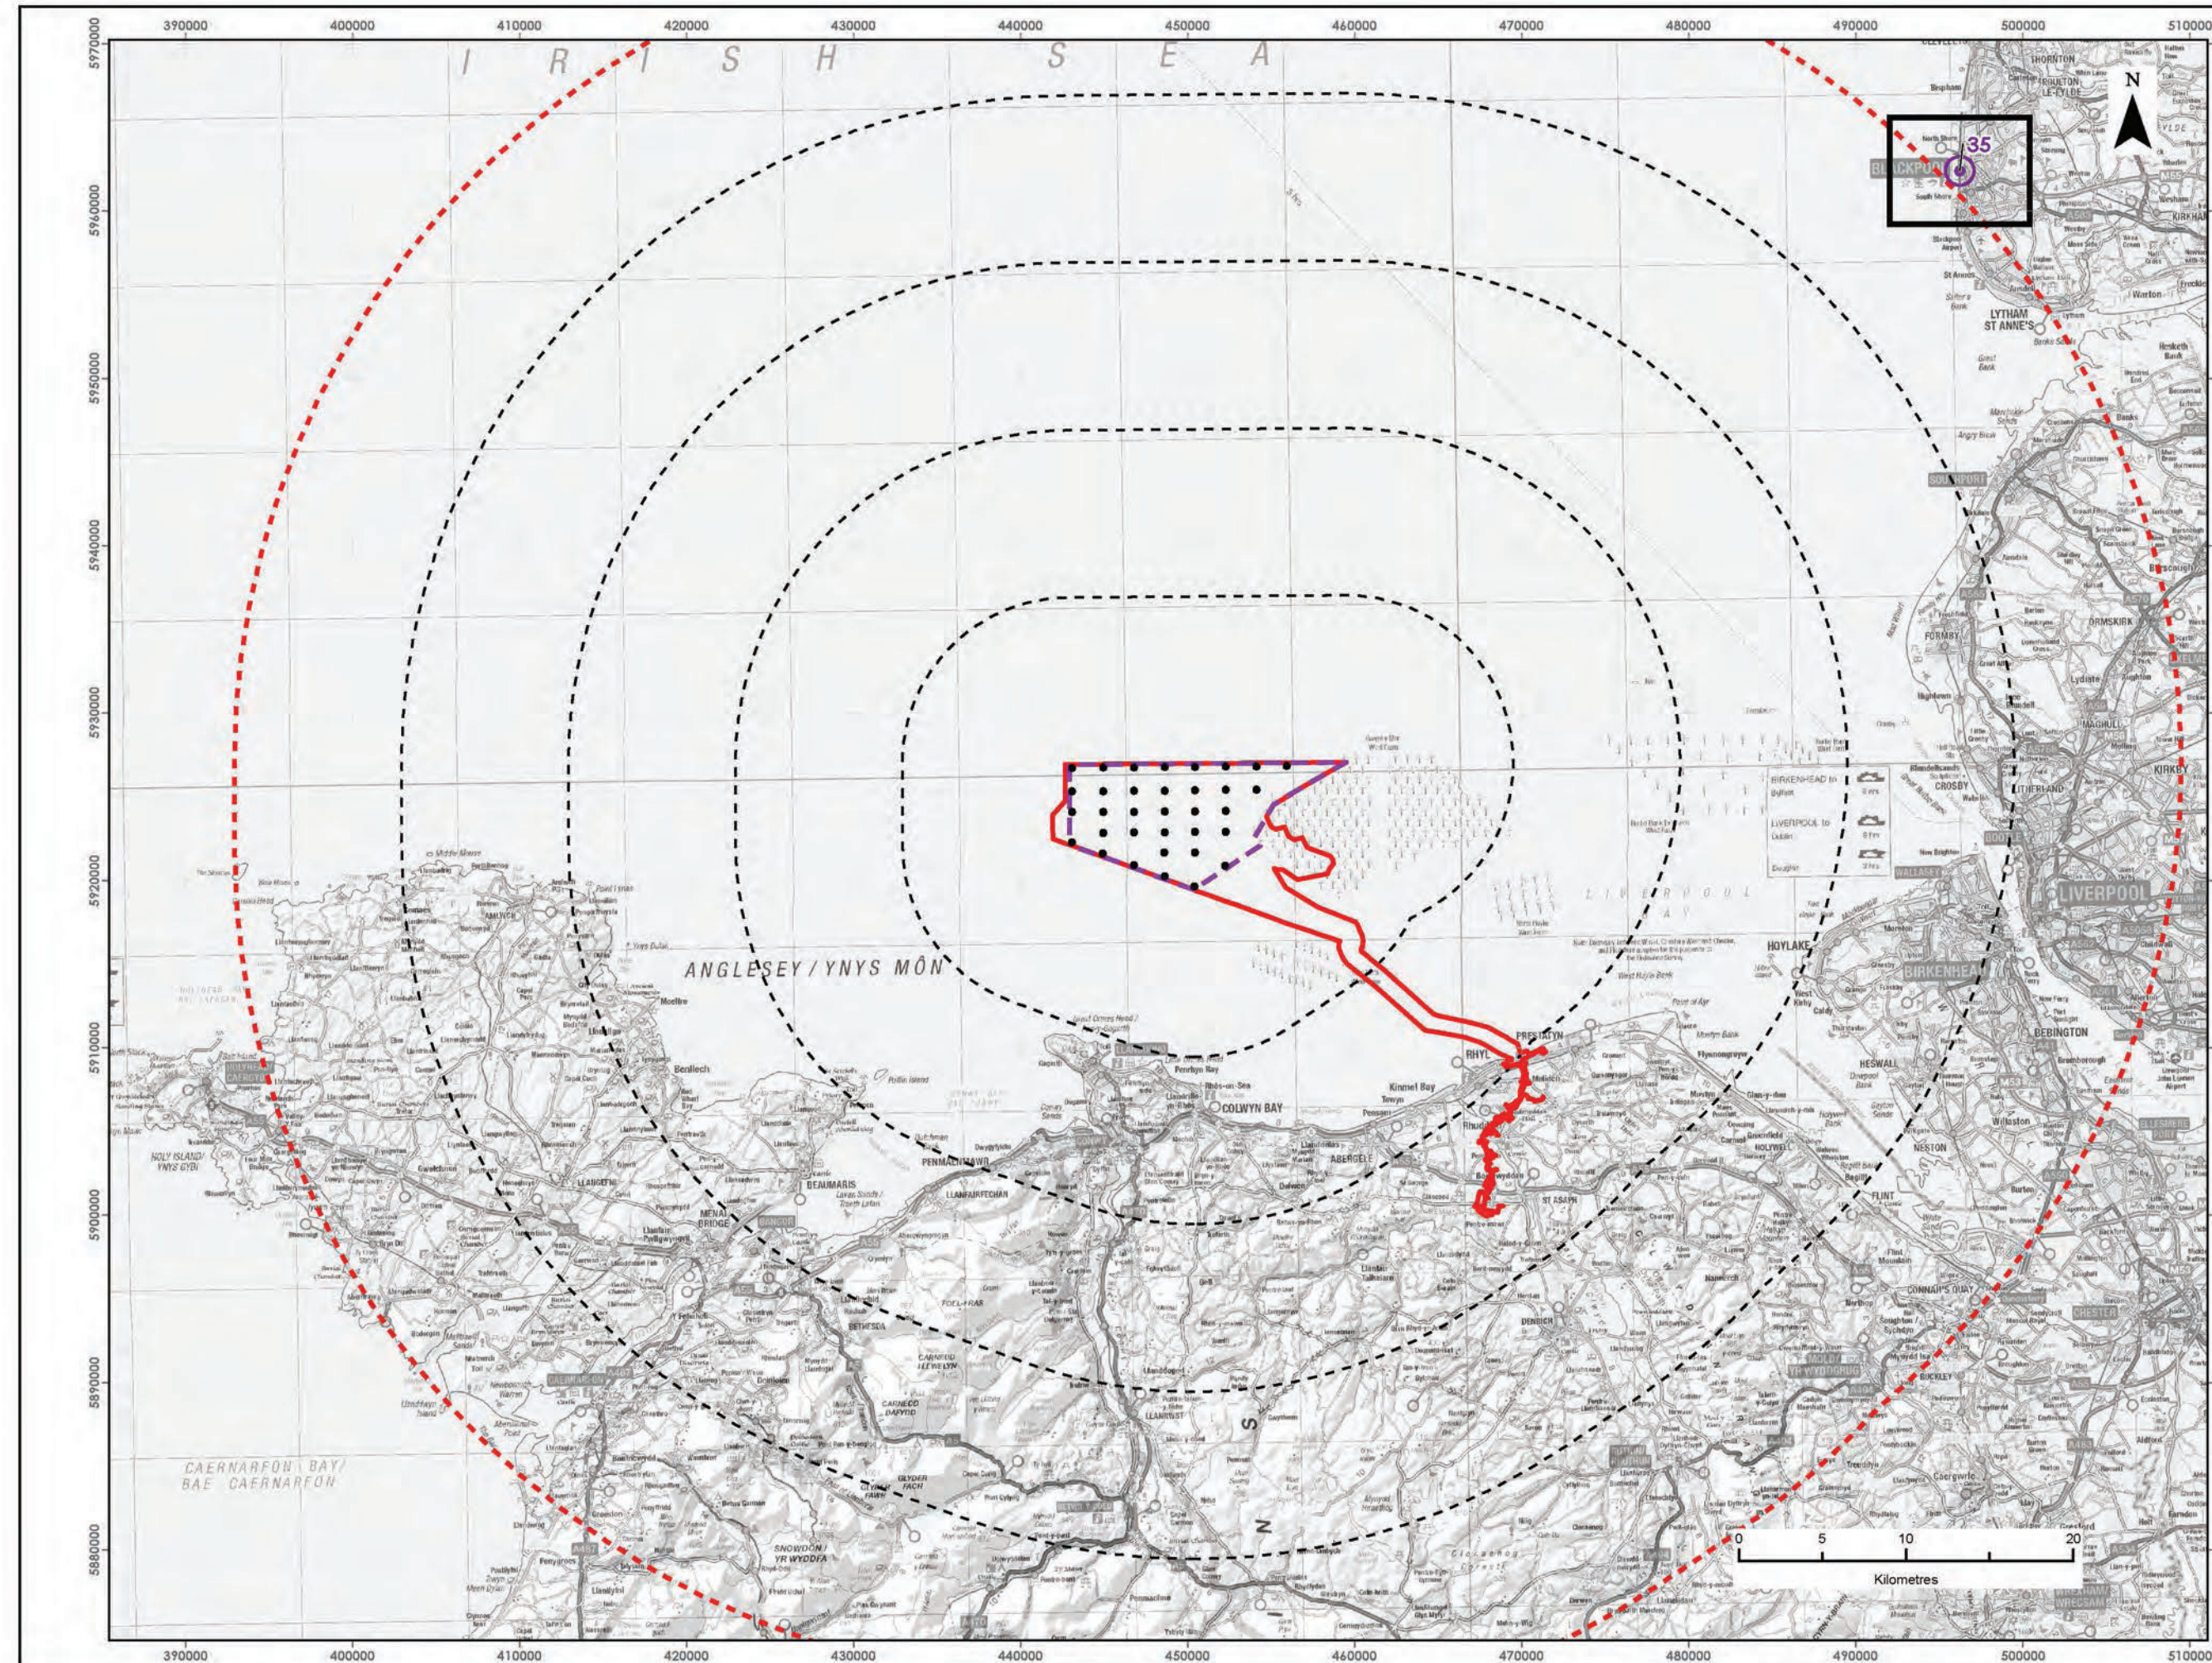

Sea level on the site far was modelled at 4.25 m above Ordnance datum (equivalent of MHWs for Centre of the site at 8.1: based on nearest port - Llandudno)