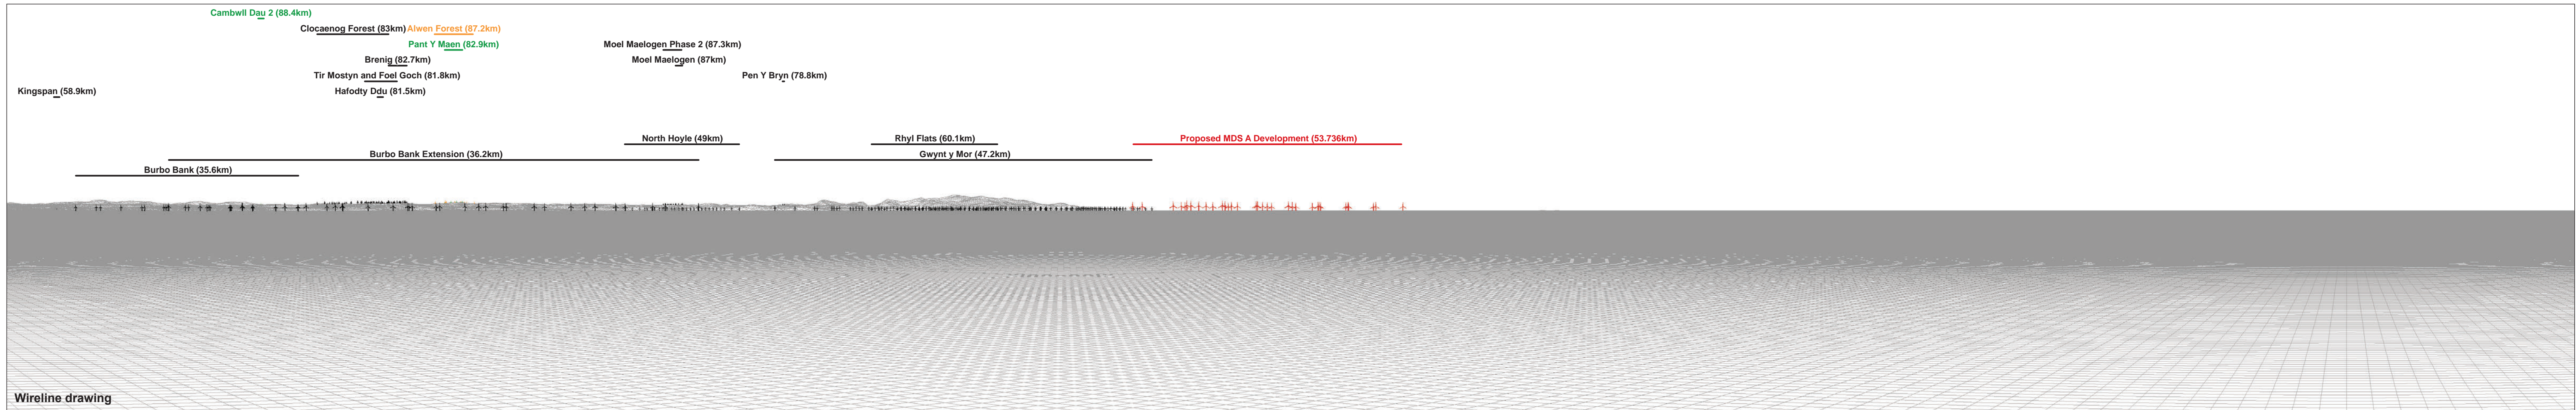

Blade Tip: 132m | Observer height: 2m  
 DIM: OS 15 | Surface features: Excluded  
 DIM resolution: 10m | Earth curvature: Included

Sea level on the site far was modelled at 4.25 m above Ordnance datum (equivalent of MHWs for Centre of the site at 8.1: based on nearest port - Llandudno)

**LEGEND**

- Order Limits
- Array Area
- 10km Radii
- 50km Study Area
- Wind Turbine Generators (indicative locations)
- Viewpoint Location
- Zone of Theoretical Visibility (Blade Tip)

No. of Turbines Theoretically Visible

PROJECT TITLE:  
**AWEL Y MÔR OFFSHORE WINDFARM**

FIGURE TITLE:  
**Viewpoint 35 - Blackpool Tower**

VER	DATE	REMARKS	Drawn	Checked
1	03/03/2022	For Issue	JM	LT

FIGURE NUMBER:  
**Figure 62a**

SCALE: 1:25,000 | PLOT SIZE: A3 | DATUM: WGS84 | PROJECTION: UTM30N

OS reference: 330474 E 435380 N  
 Eye level: 153.6 mAOD  
 Direction of view: 233°  
 Nearest turbine: 53.736 km

Horizontal field of view: 90° (cylindrical projection)  
 Principal distance: 522 mm  
 Paper size: 841 x 297 mm (half A1)  
 Correct printed image size: 820 x 130 mm