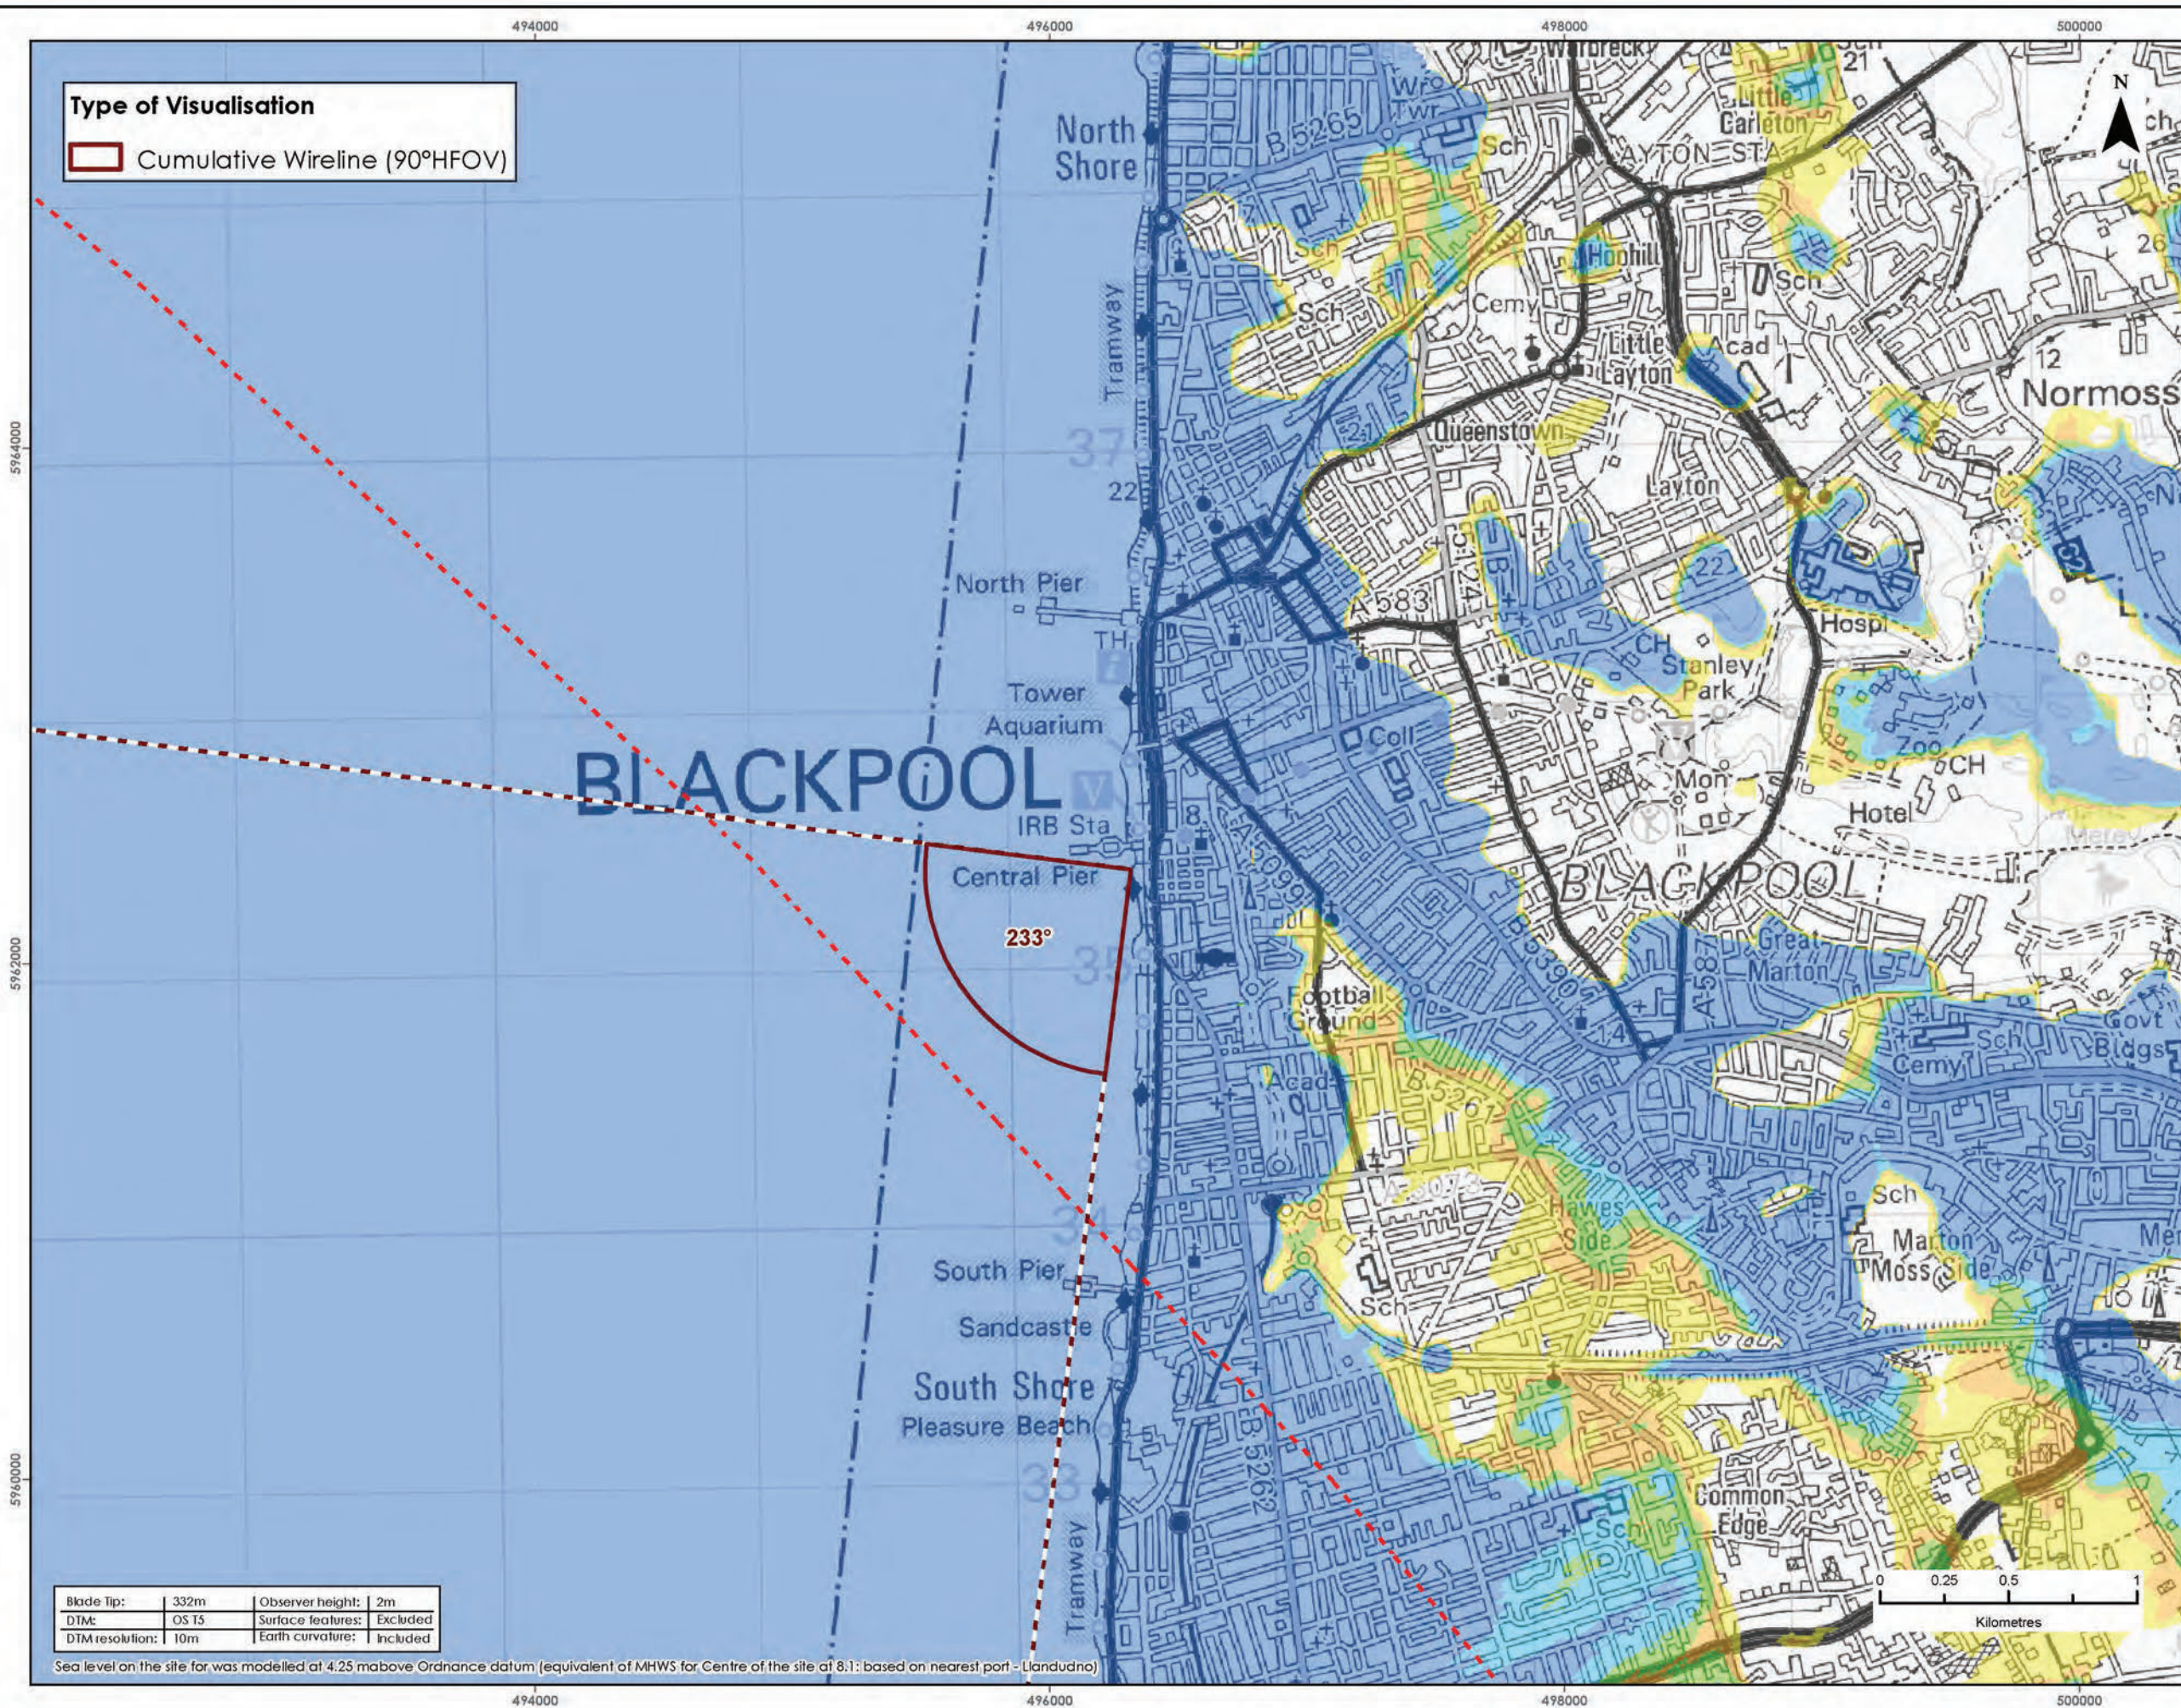

Sea level on the site far was modelled at 4.25 m above Ordnance datum (equivalent of MHWs for Centre of the site at 8.1: based on nearest port - Llandudno)