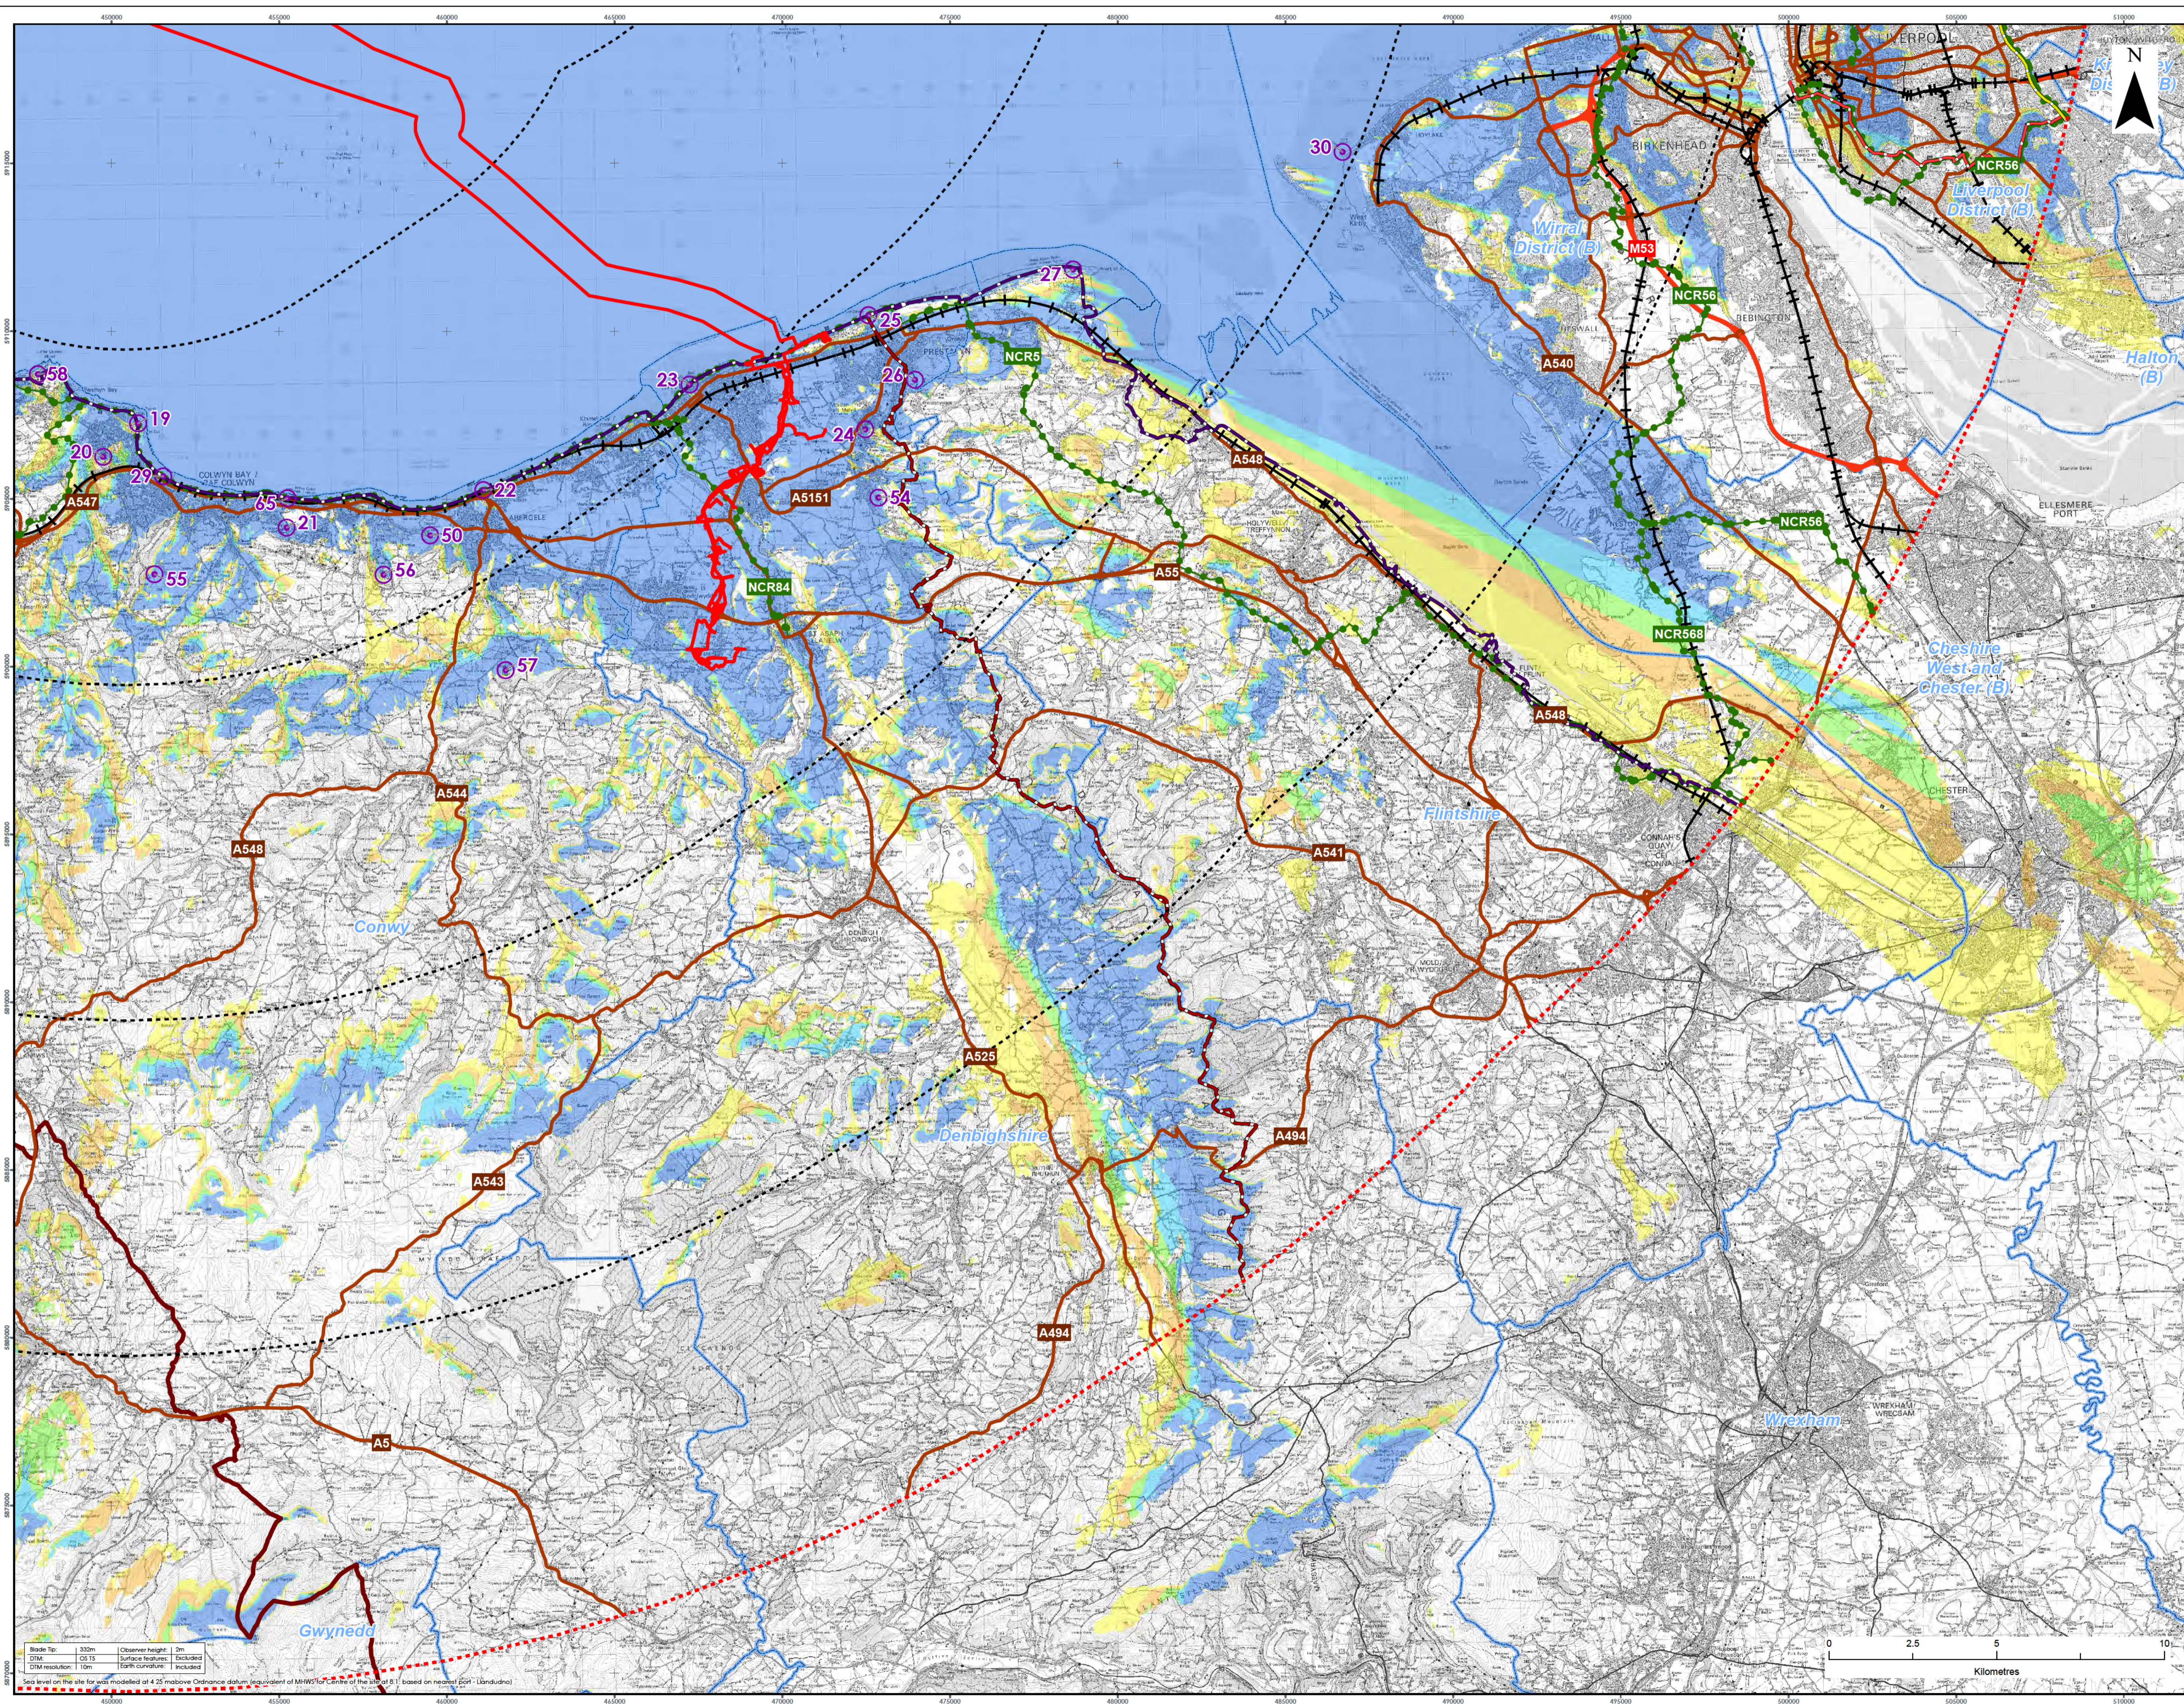

Awel y Môr Offshore Wind Farm

Category 6: Environmental Statement

**Volume 6, Annex 10.4: SLVIA
Figures - Figure 17.1c (Blade Tip
ZTV (MDS A) with Visual Receptors
and Viewpoint Locations)**

Date: April 2022

[Redacted]

[Redacted]

Registered office:
RWE Renewables UK
Swindon Limited
Windmill Hill Business Park
Whitehill Way
Swindon

- LEGEND**
- Order Limits
 - Array Area
 - 10km Radii
 - 50km Study Area
 - Viewpoint Location
 - Snowdonia National Park
 - District Boundary
 - E8
 - Offa's Dyke Path
 - Trans Pennine Trail
 - Wales Coast Path
 - National Cycle Network
 - Railway
 - Motorway
 - Primary and A Road
- Zone of Theoretical Visibility (Blade Tip)**
- No. of Turbines Theoretically Visible**
- 1 - 7
 - 8 - 14
 - 15 - 21
 - 22 - 28
 - 29 - 34

PROJECT TITLE:
AWEL Y MŌR OFFSHORE WINDFARM

FIGURE TITLE:
Blade Tip ZTV with Visual Receptors and Viewpoint Locations - Eastern area

VER	DATE	REMARKS	Drawn	Checked
1	08/03/2022	For Issue	JM	LT

FIGURE NUMBER: Figure 17.1c

Blade Tip: 330m Observer height: 5m
 ZTM: OS 15 Earthrise features: Excluded
 ZTM resolution: 10m EGM curvature: Included
 Sea level on the site for was modelled at 4.25 metres Ordnance datum (equivalent of MHW) for continuity of the site of B1 based on nearest 2001 (Landsud)