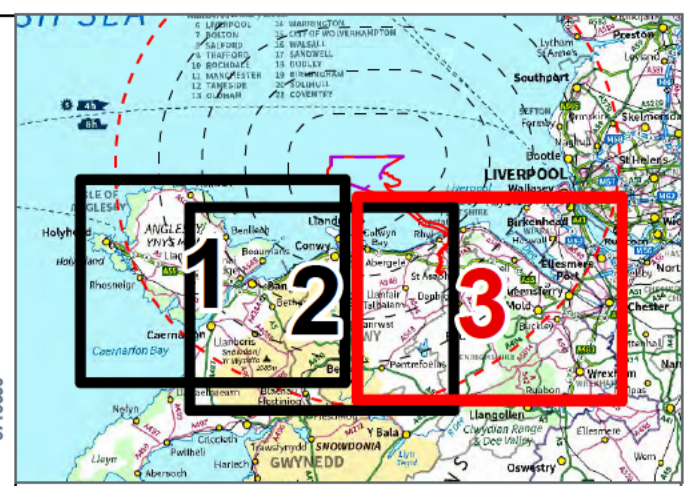

[Redacted]

[Redacted]

Registered office:
RWE Renewables UK
Swindon Limited
Windmill Hill Business Park
Whitehill Way
Swindon

- LEGEND**
- Order Limits
 - Array Area
 - 10km Radii
 - 50km Study Area
 - Viewpoint Location
 - Snowdonia National Park
 - District Boundary
 - E8
 - Offa's Dyke Path
 - Trans Pennine Trail
 - Wales Coast Path
 - National Cycle Network
 - Railway
 - Motorway
 - Primary and A Road
- Zone of Theoretical Visibility (Blade Tip)**
- No. of Turbines Theoretically Visible**
- 1 - 7
 - 8 - 14
 - 15 - 21
 - 22 - 28
 - 29 - 34