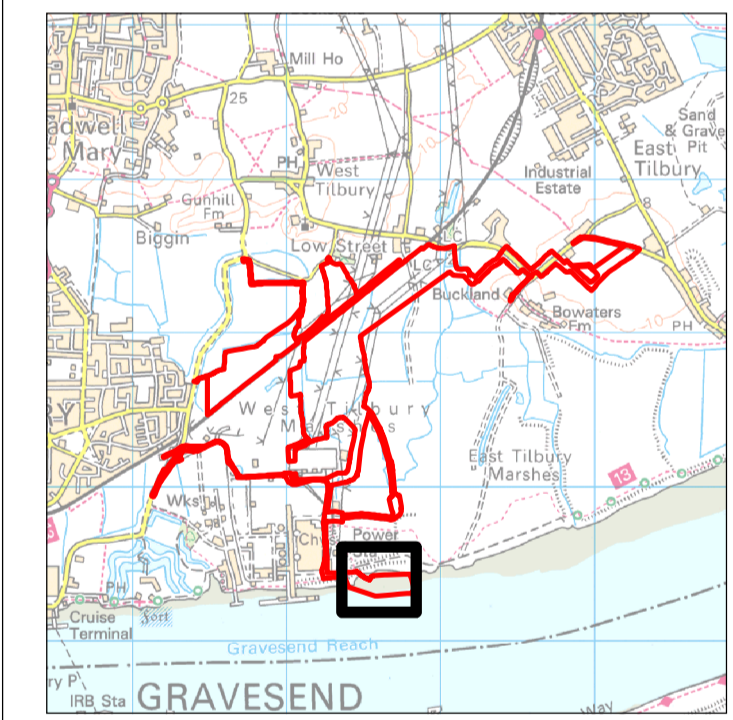

Legend

- Order Limits
- ▲ Deemed marine licence coordinate

Date: 19/04/2021
 Created by: MS
 Checked by: TD
 Doc no: 10872-0229-06
 Scale: A1@ 1:750
 Reference System: OSGB36
 Projection: BNG

Rev	Date	Remark
1	02/11/20	Habitat creation changes
2	29/01/21	Work 10 order limits changes
3	14/04/21	Access change