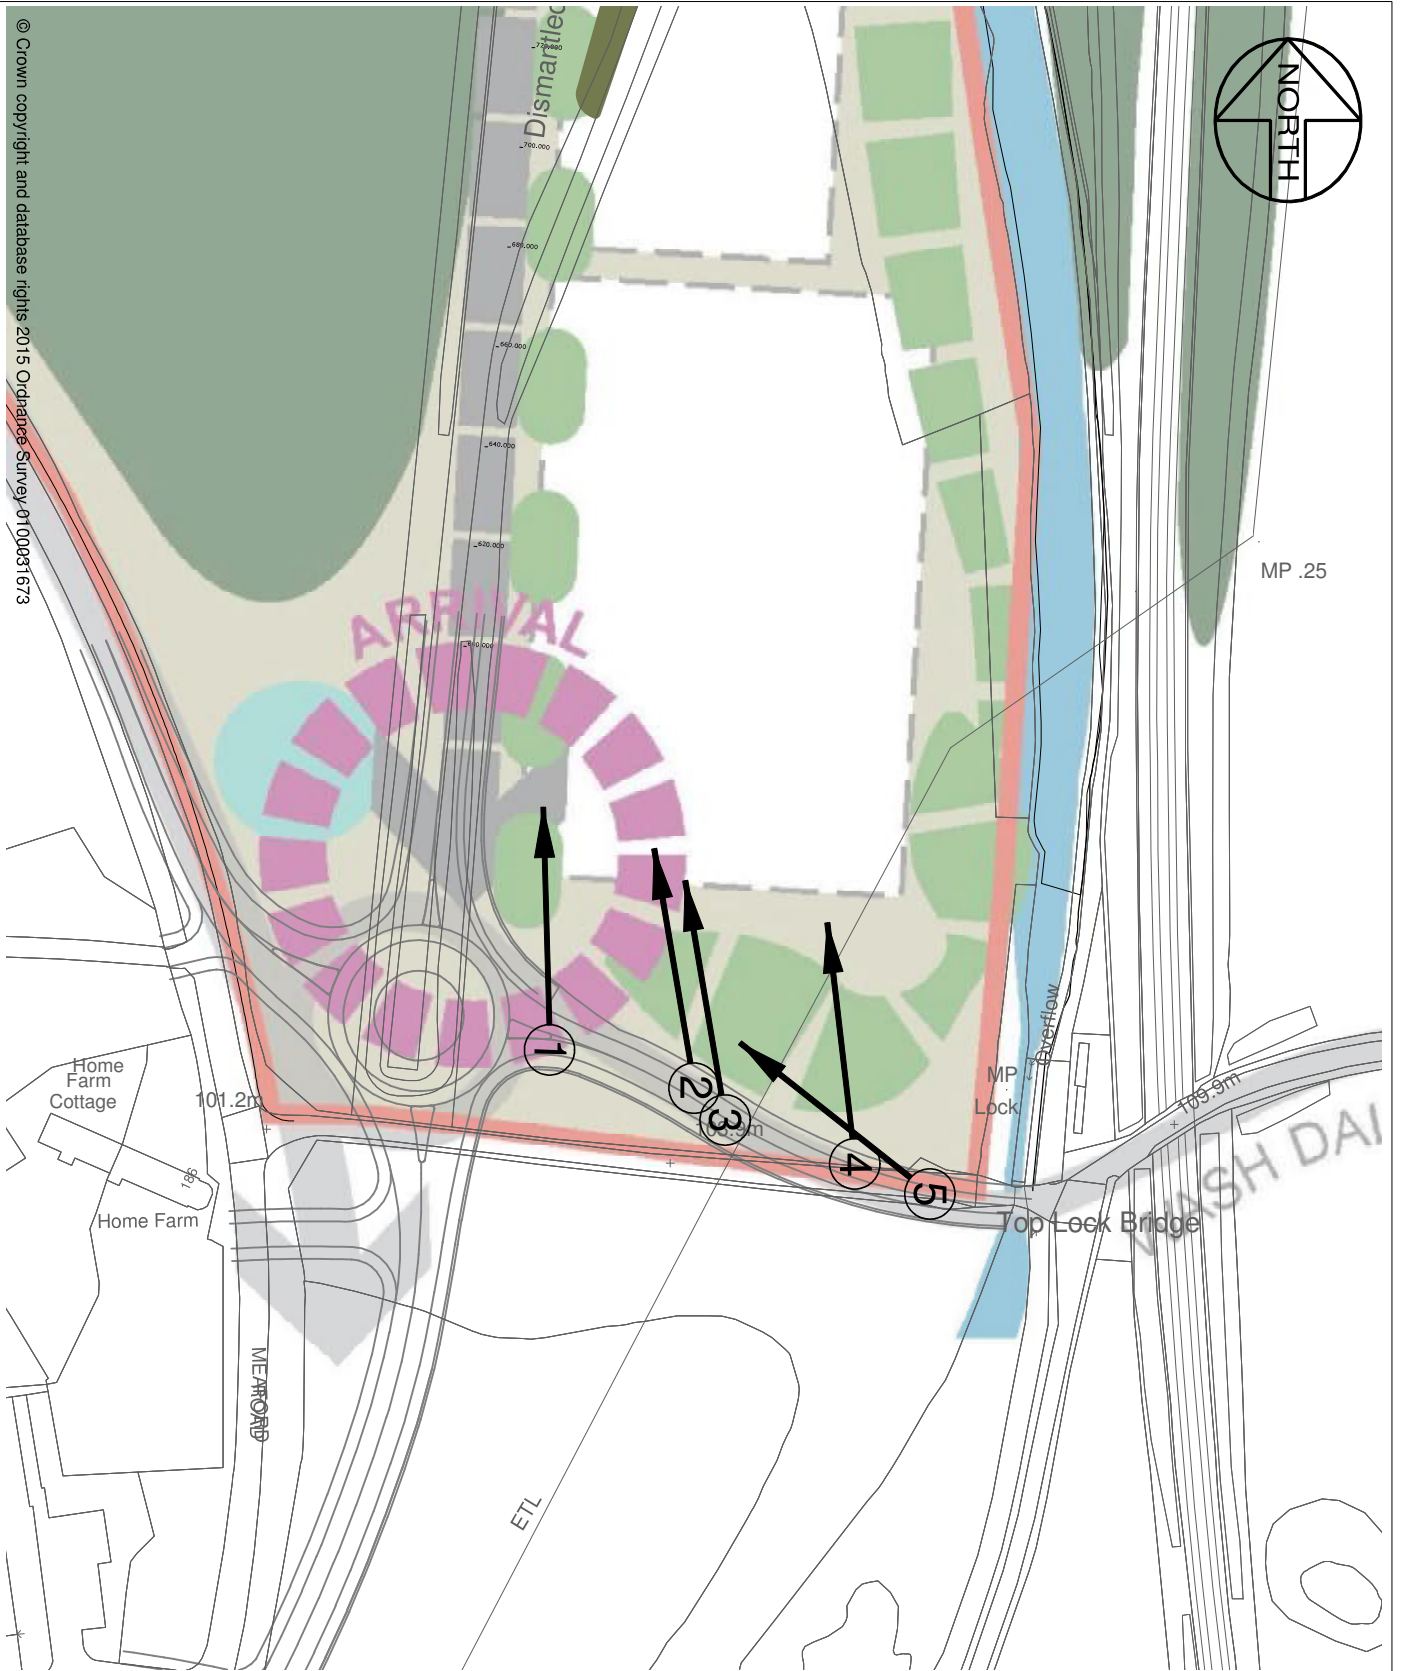

The Meaford Energy

(Gas Fired Power Station) Order

10.15: Meaford Energy Centre Approximate Locations From Which Meaford Road Residents Association Took Deadline 4 Photographs

Planning Act 2008 The Infrastructure Planning (Applications: Prescribed Forms and Procedure) Regulations 2009

December 2015

Submitted Version

MP .25

© Crown copyright and database rights 2015 Ordnance Survey 0100031673

PHOTOGRAPH 1

PHOTOGRAPH 2

PHOTOGRAPH 3

PHOTOGRAPH 4

PHOTOGRAPH 5

Revisions

Description	Date

Drawn: **Meadford Energy Limited** Date: **21/12/15**

Document Reference: **ARRP 10/10/15**

Drawn by: **MEARFORD ENERGY LIMITED**

Meadford Energy Centre

APPROXIMATE LOCATIONS FROM WHICH MEARFORD ROAD RESIDENTS ASSOCIATION TOOL DEMOULING PHOTOGRAPHS

Scale 1:1,000 @ A3