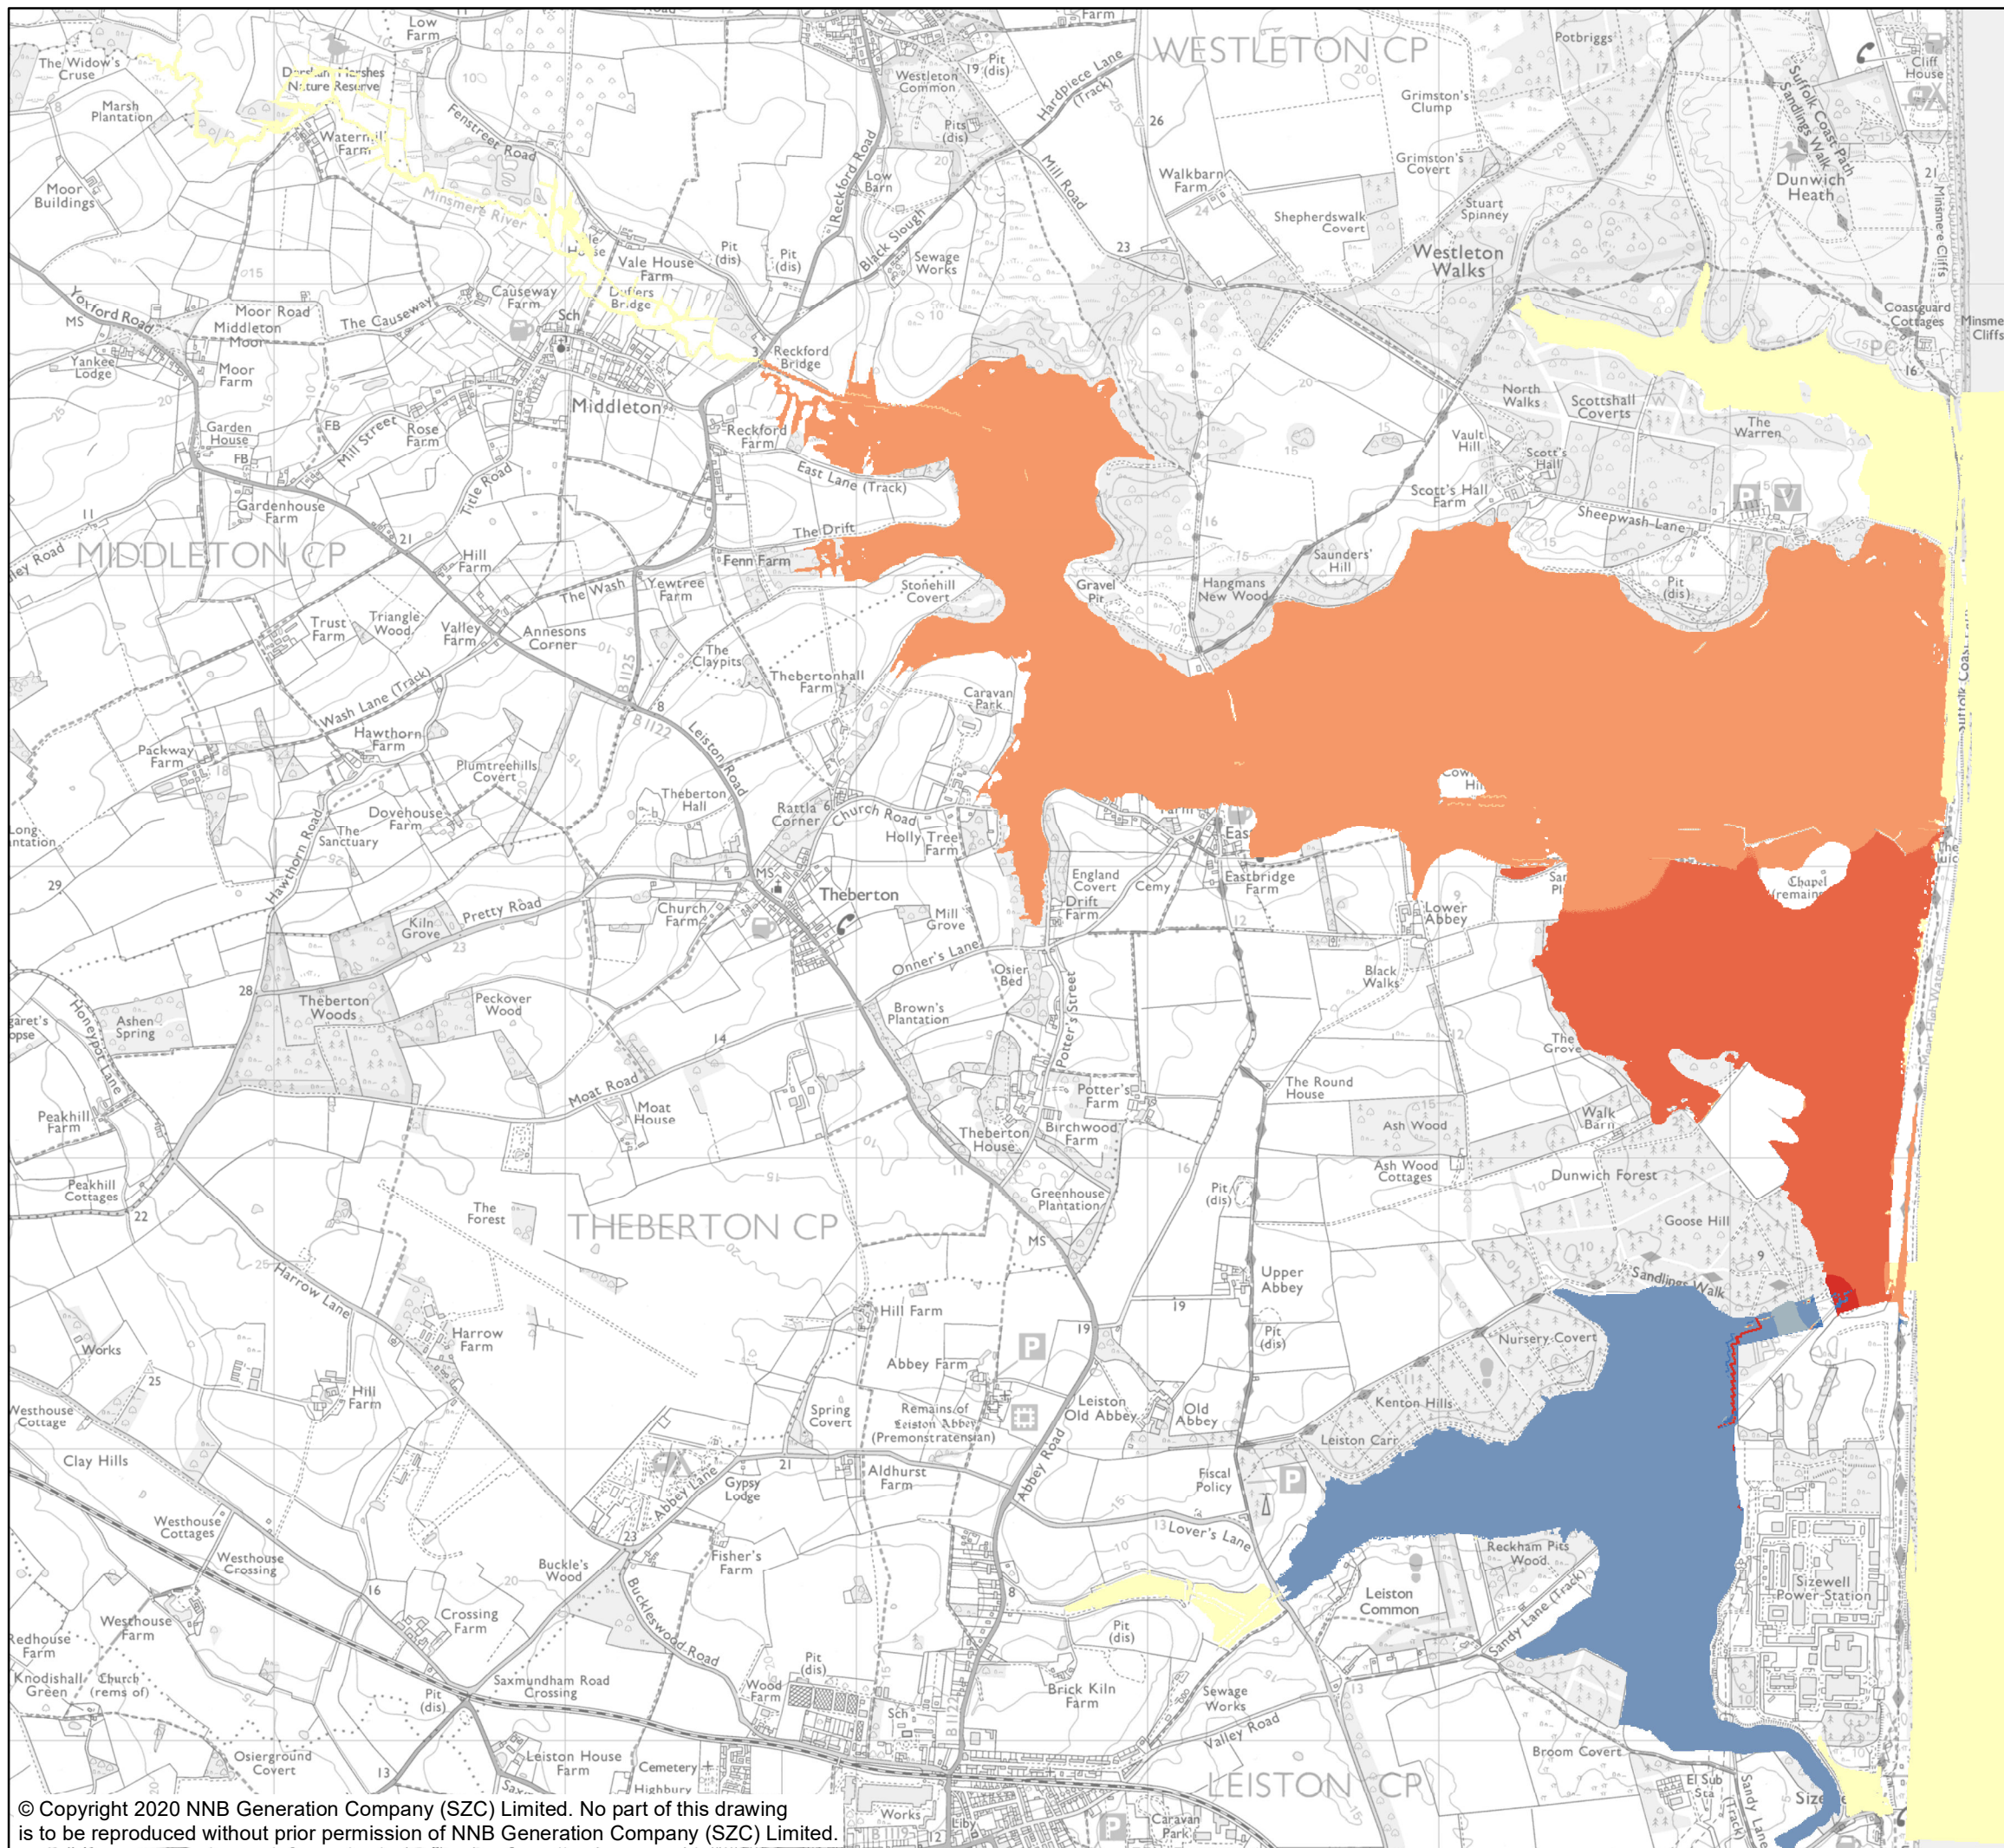

NOTES

KEY

1000 YEAR BREACH EVENT 2030

FLOOD DEPTH DIFFERENCE (m)

- 0.3 - 2
- 0.1 - 0.3
- 0.03 - 0.1
- 0.01 - 0.03
- 0
- -0.03 - -0.01
- -0.1 - -0.03
- -0.3 - -0.1
- -2.5 - -0.3

NOT PROTECTIVELY MARKED

COPYRIGHT
Reproduced from Ordnance Survey map with the permission of Ordnance Survey on behalf of the controller of Her Majesty's Stationery Office © Crown Copyright (2019). All Rights reserved. NNB GenCo 0100060408.

DOCUMENT:
SIZEWELL C
FLOOD RISK ASSESSMENT
BREACH MODEL RESULTS

DRAWING TITLE:
DIFFERENCE IN FLOOD DEPTH
1000 YEAR BREACH EVENT 2030

DRAWING NO:
FIGURE C.2

DATE: FEB 2020   **DRAWN:** J.T.   **SCALE:** 1:22,500 @A3