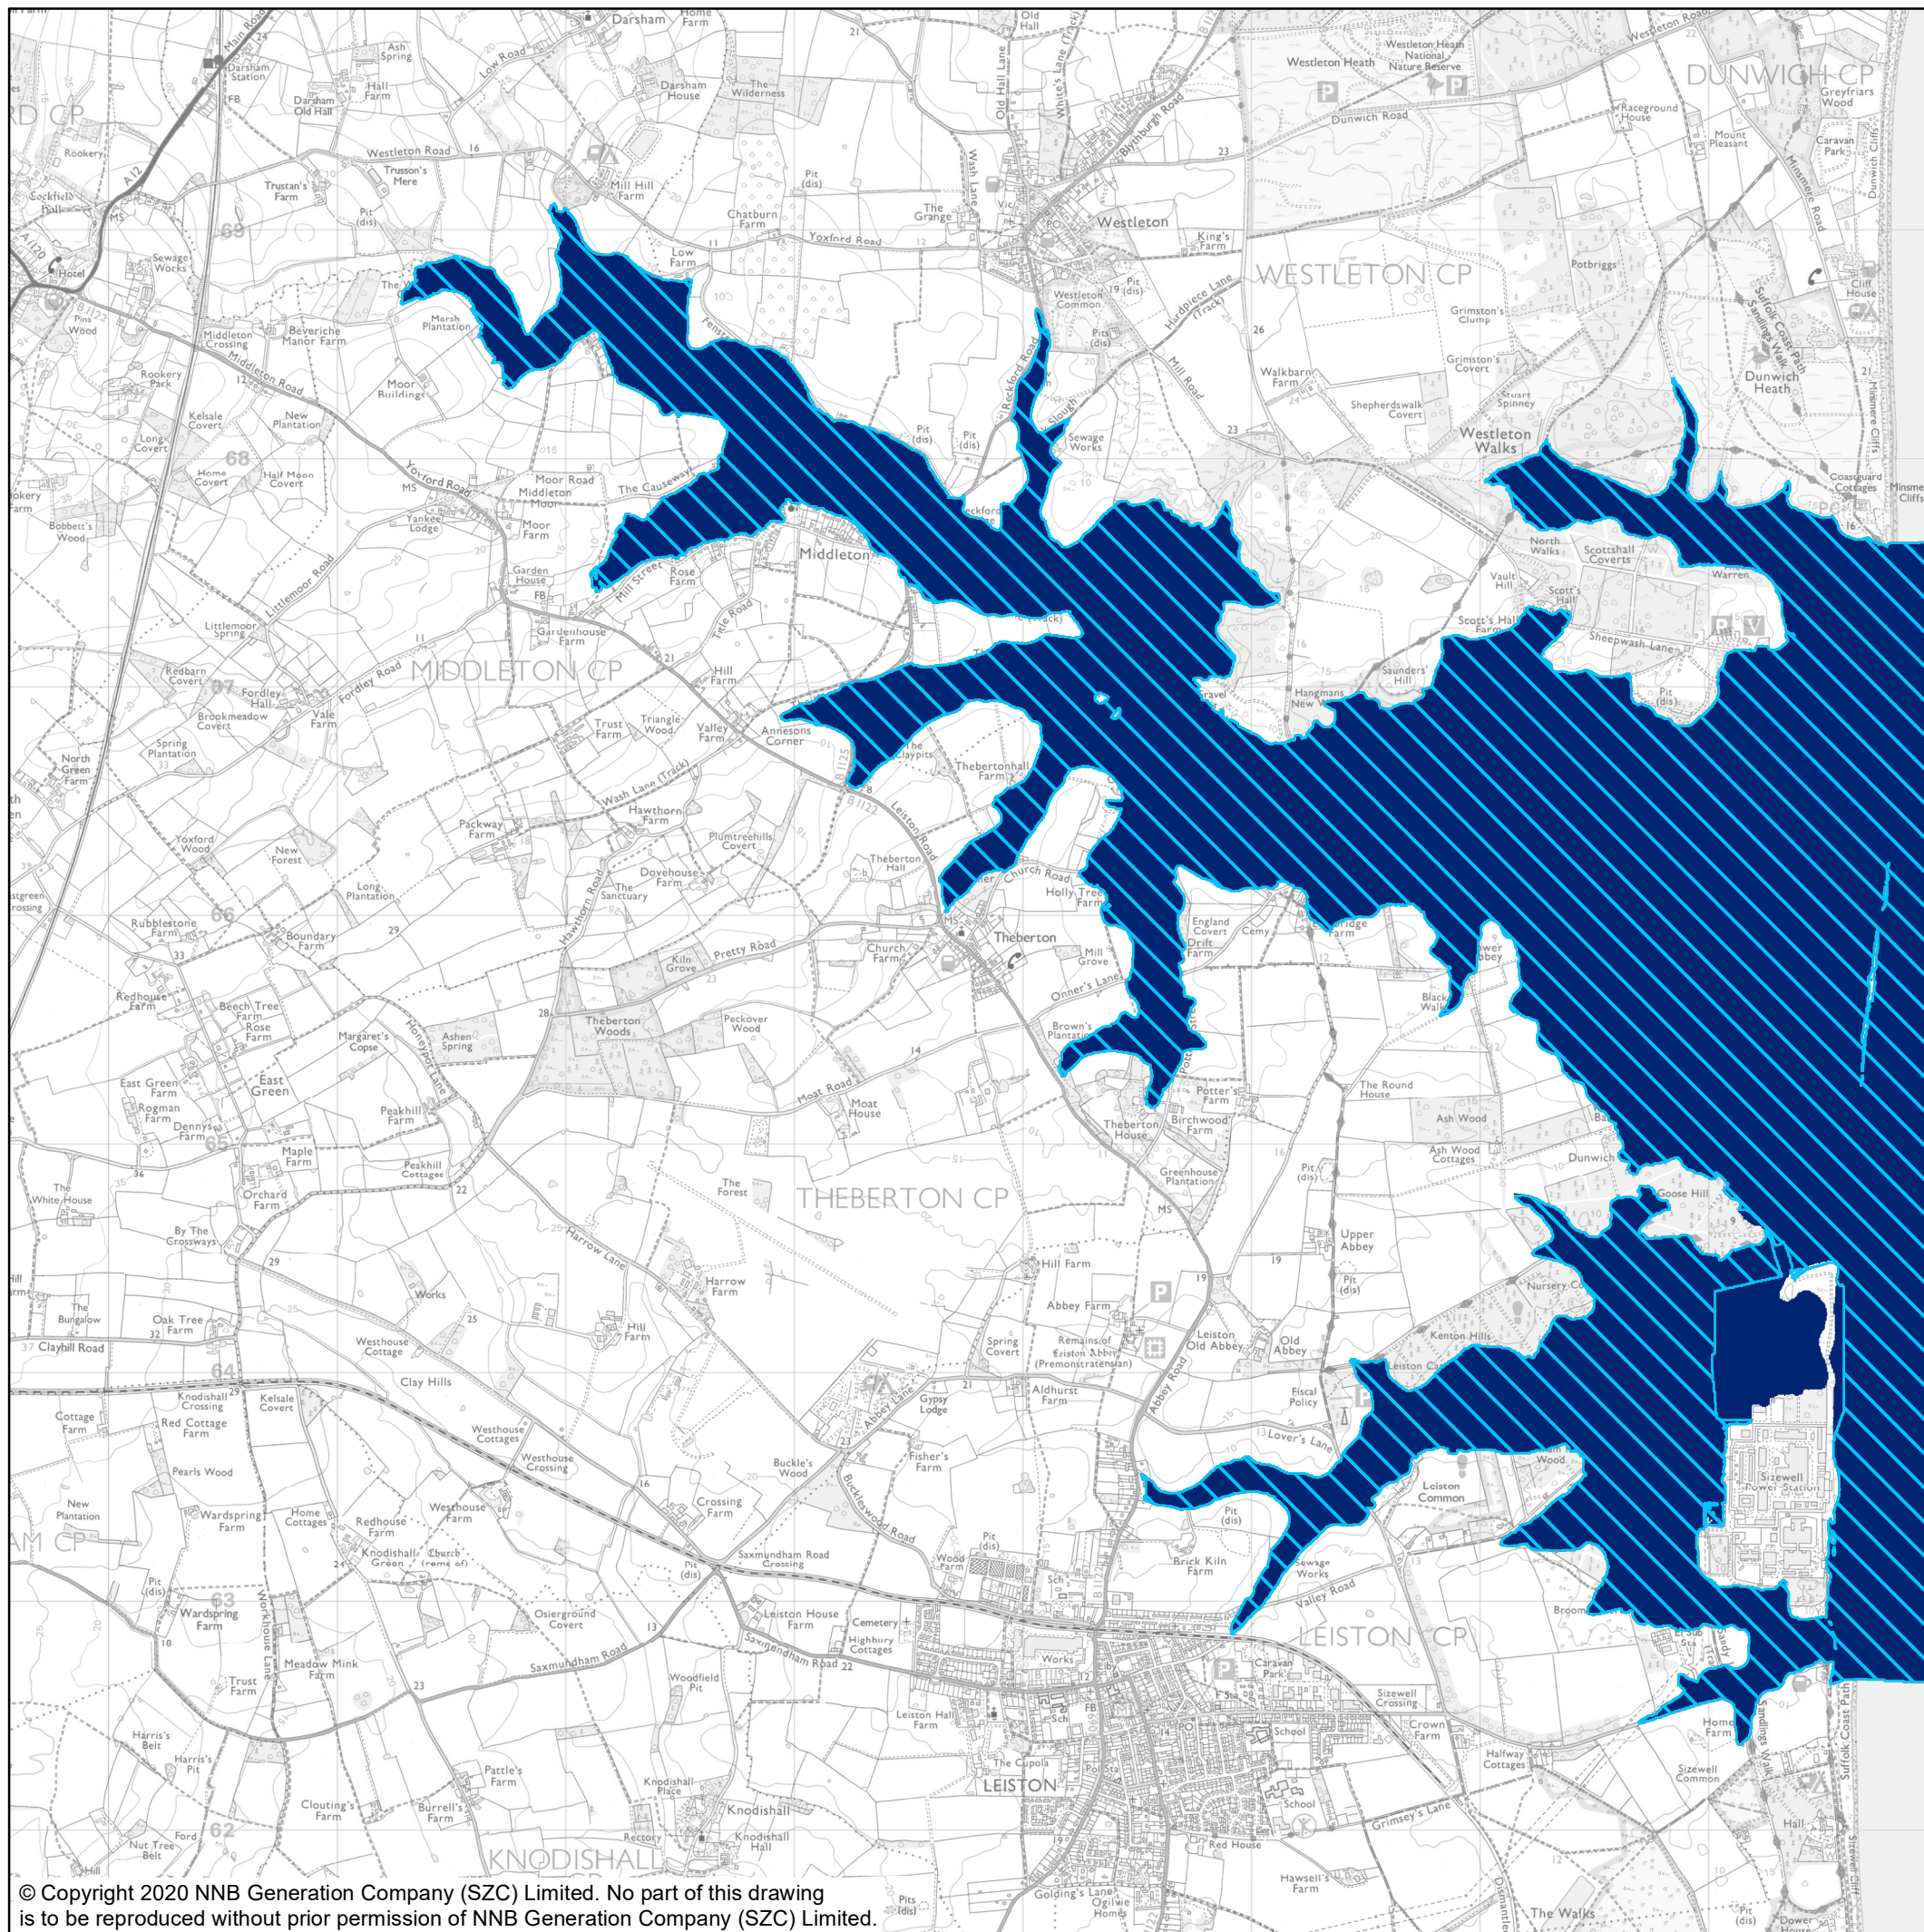

NOTES

KEY

- WITH SCHEME 1000 YEAR BREACH EVENT 2190 FLOOD EXTENT
- BASELINE 1000 YEAR BREACH EVENT 2190 FLOOD EXTENT

NOT PROTECTIVELY MARKED

COPYRIGHT
Reproduced from Ordnance Survey map with the permission of Ordnance Survey on behalf of the controller of Her Majesty's Stationary Office © Crown Copyright (2019). All Rights reserved. NNB GenCo 0100060408.

DOCUMENT:
SIZEWELL C
FLOOD RISK ASSESSMENT
BREACH MODEL RESULTS

DRAWING TITLE:
DIFFERENCE IN FLOOD EXTENT
1000 YEAR BREACH EVENT 2190

DRAWING NO:
FIGURE C.12

DATE: FEB 2020   **DRAWN:** J.T.   **SCALE:** 1:30,000 @A3