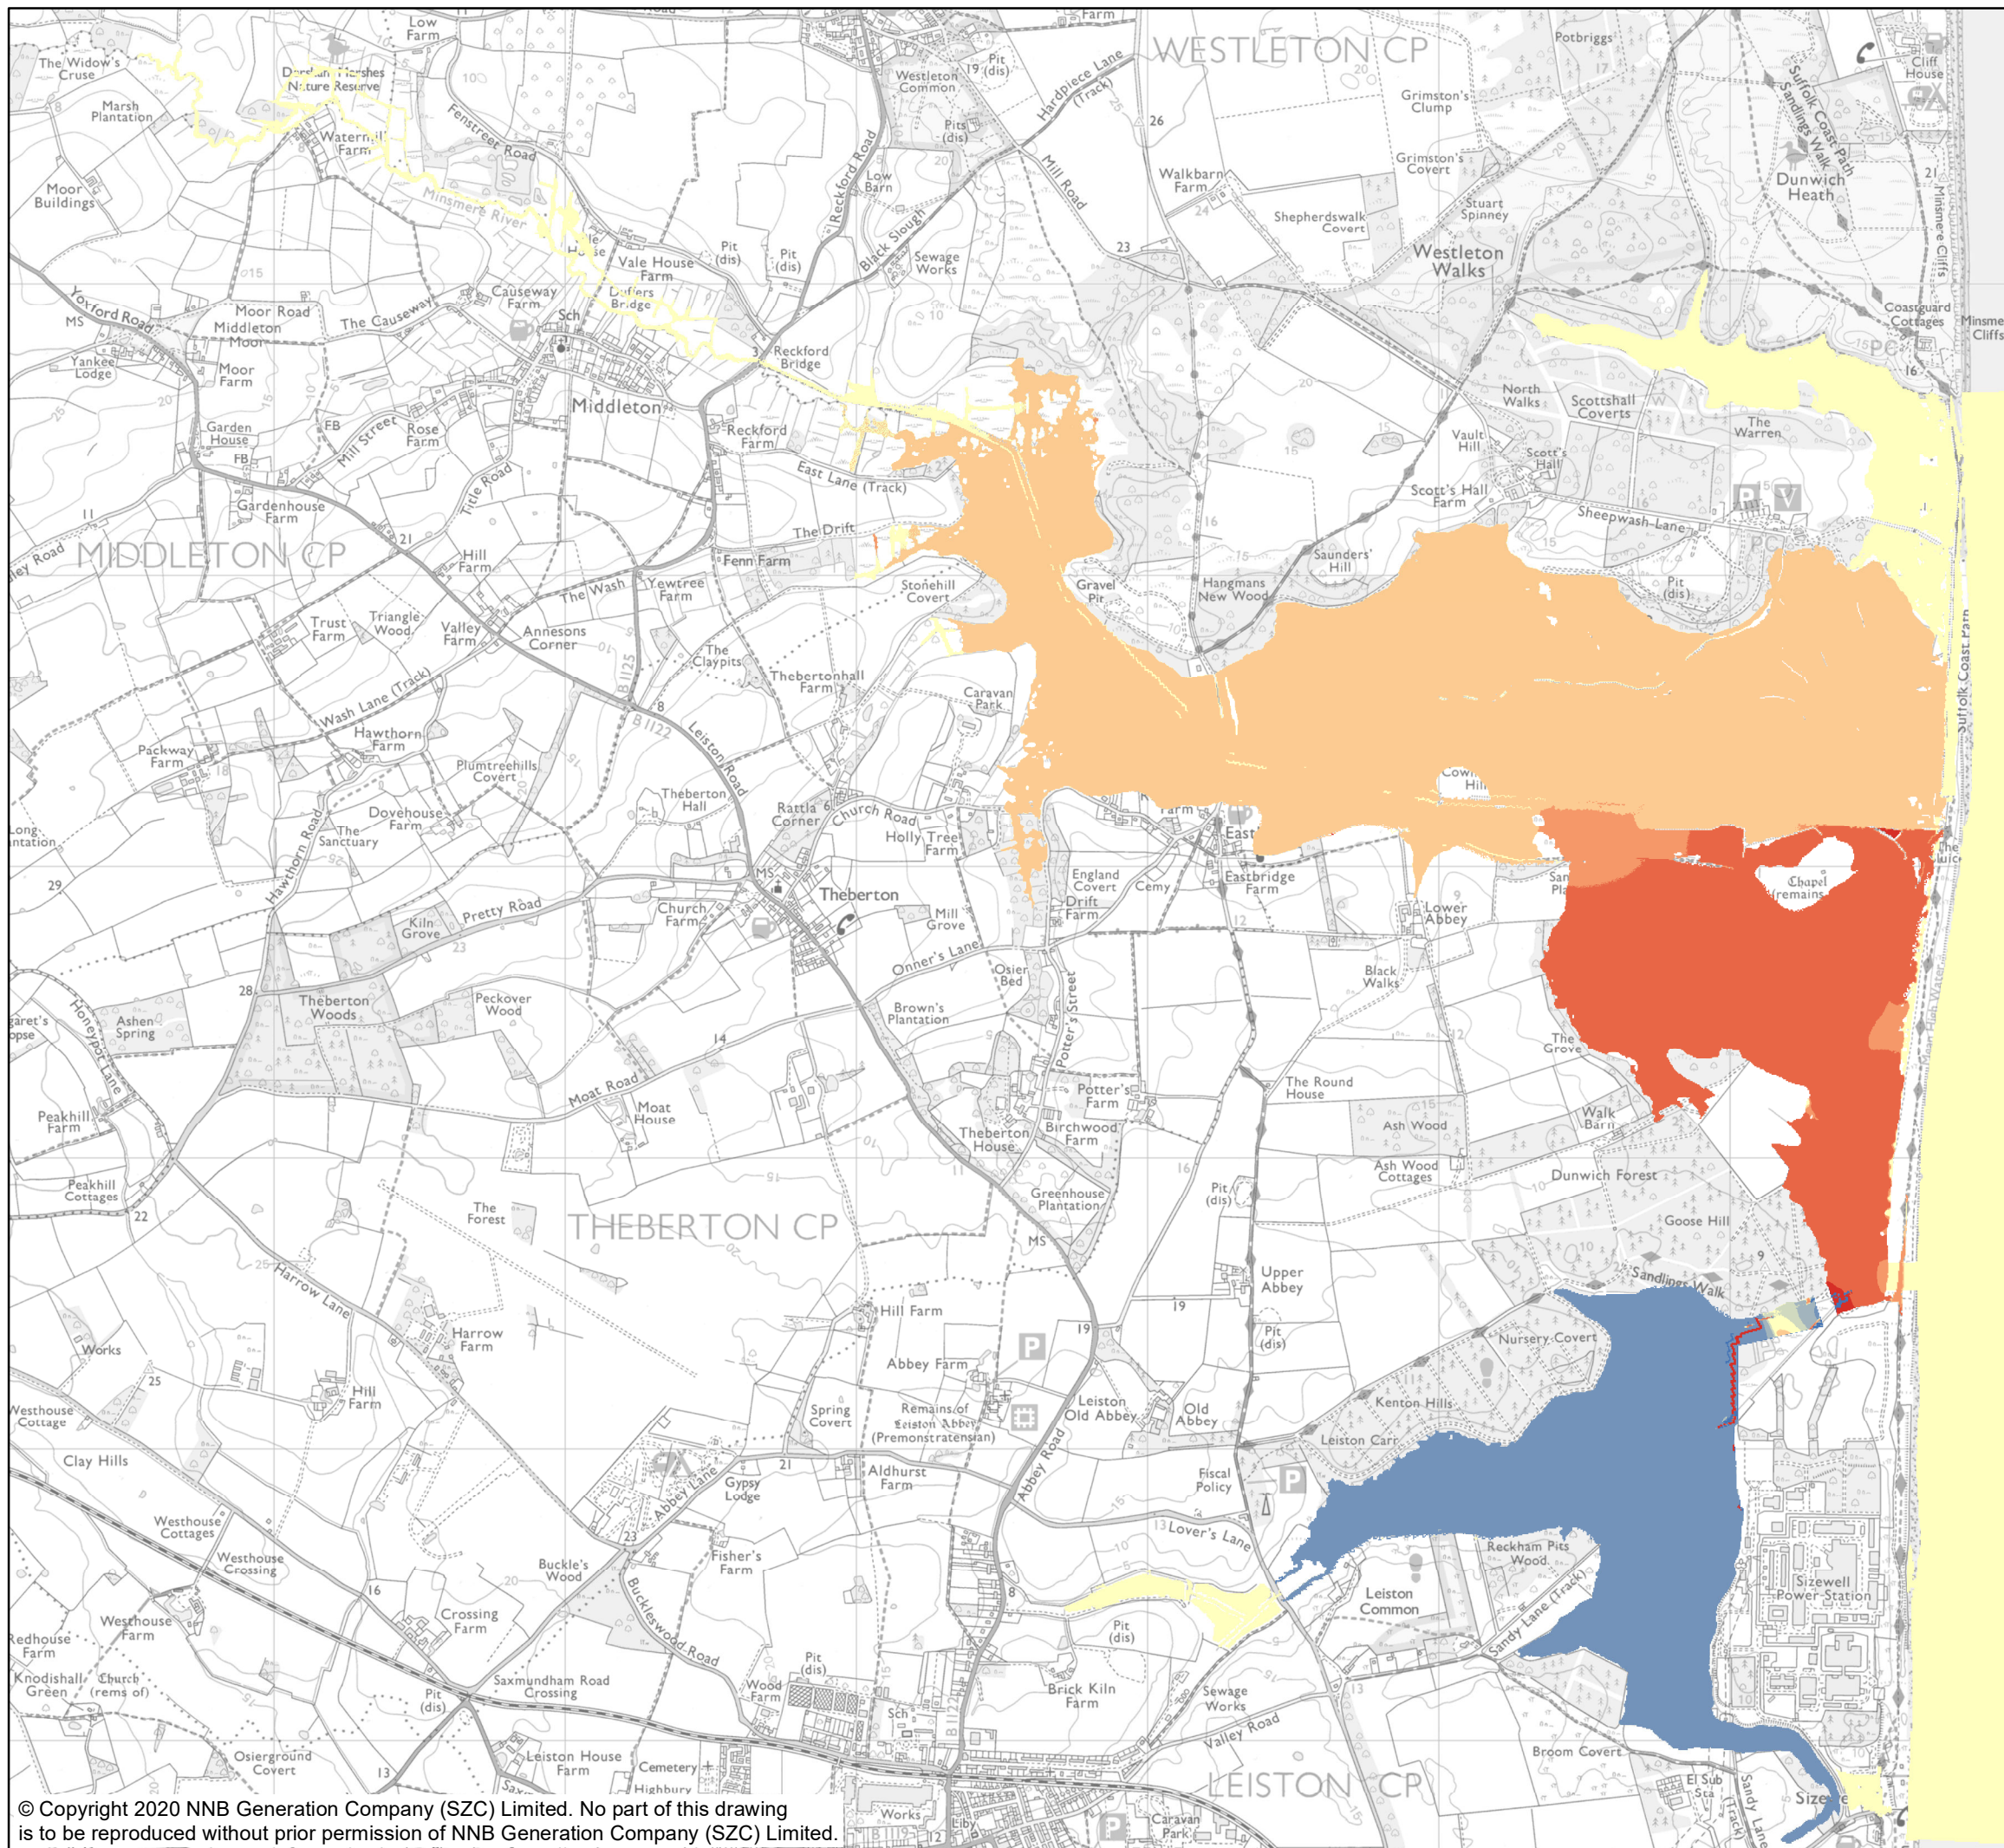

NOTES

KEY

200 YEAR BREACH EVENT 2030

FLOOD DEPTH DIFFERENCE (m)

- 0.3 - 2
- 0.1 - 0.3
- 0.03 - 0.1
- 0.01 - 0.03
- 0
- -0.03 - -0.01
- -0.1 - -0.03
- -0.3 - -0.1
- -2.5 - -0.3

NOT PROTECTIVELY MARKED

COPYRIGHT
Reproduced from Ordnance Survey map with the permission of Ordnance Survey on behalf of the controller of Her Majesty's Stationery Office © Crown Copyright (2019). All Rights reserved. NNB GenCo 0100060408.

DOCUMENT:
SIZEWELL C
FLOOD RISK ASSESSMENT
BREACH MODEL RESULTS

DRAWING TITLE:
DIFFERENCE IN FLOOD DEPTH
200 YEAR BREACH EVENT 2030

DRAWING NO:
FIGURE C.1

DATE: FEB 2020   **DRAWN:** J.T.   **SCALE:** 1:22,500 @A3