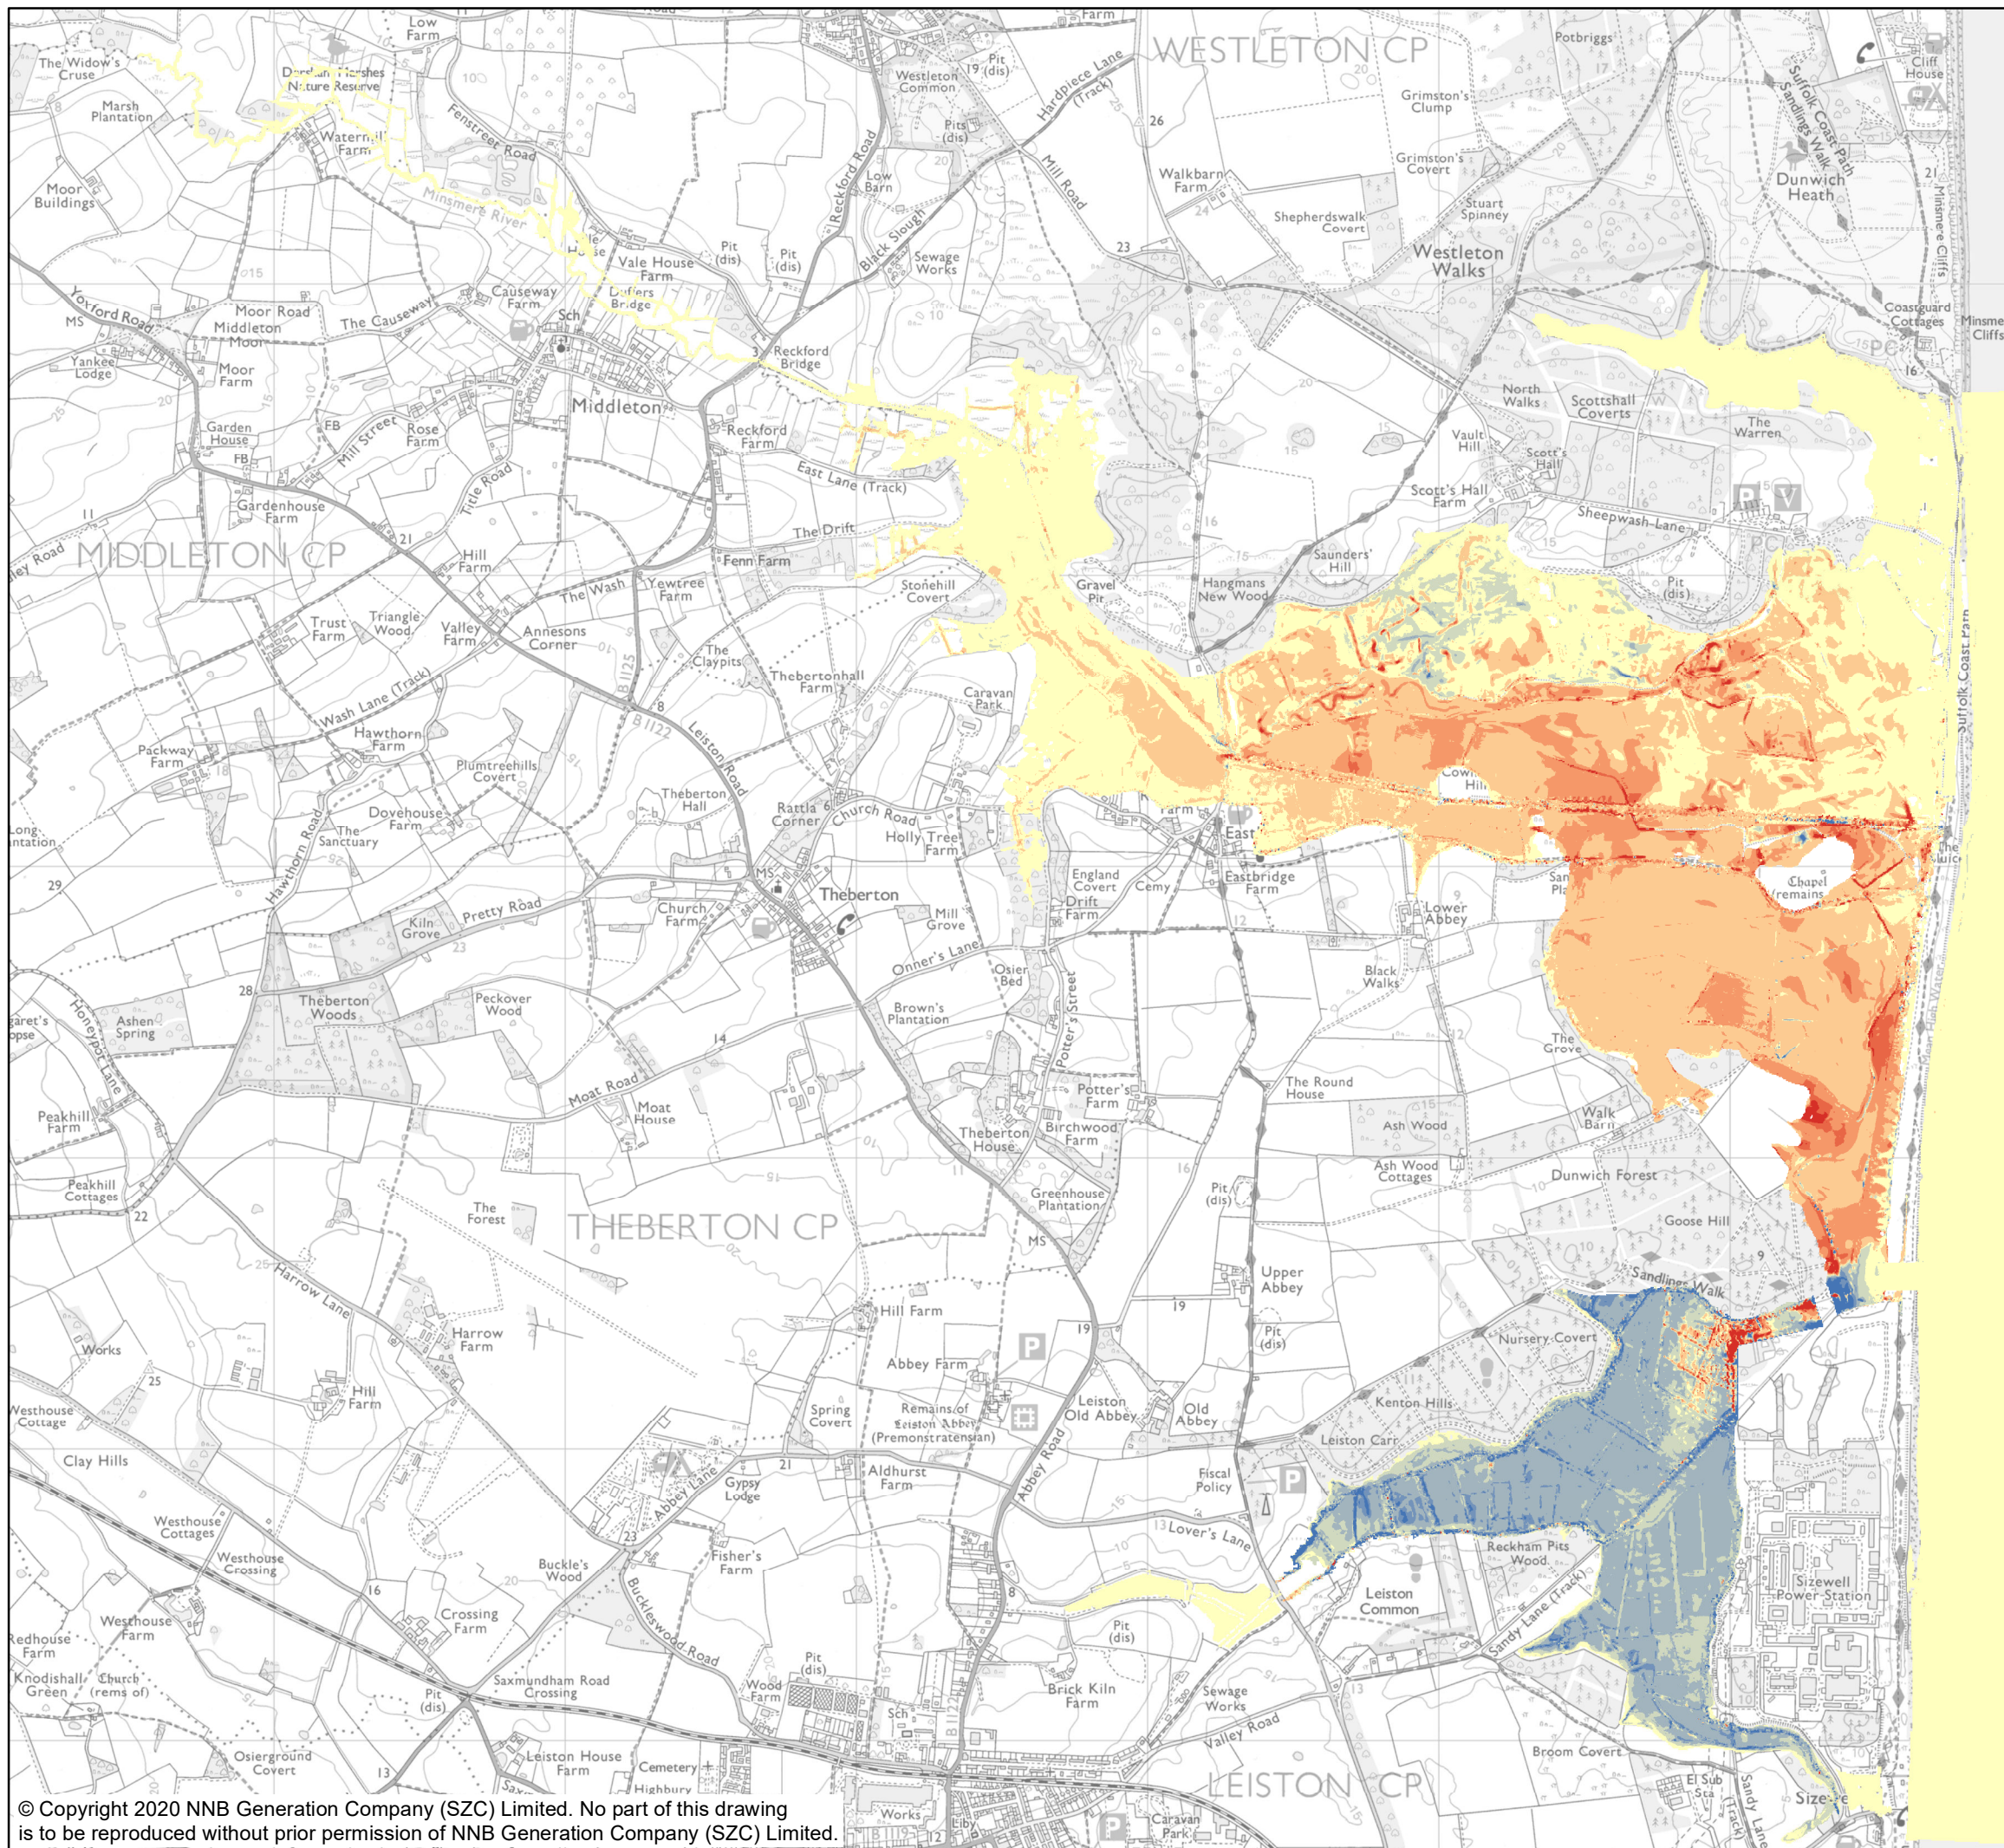

NOTES

KEY

200 YEAR BREACH EVENT 2030

FLOOD VELOCITY DIFFERENCE (M/S)

- 0.15 - 2
- 0.1 - 0.15
- 0.05 - 0.1
- 0.01 - 0.05
- 0
- -0.05 - -0.01
- -0.01 - -0.05
- -0.15 - -0.1
- -2.5 - -0.15

NOT PROTECTIVELY MARKED

COPYRIGHT
Reproduced from Ordnance Survey map with the permission of Ordnance Survey on behalf of the controller of Her Majesty's Stationery Office © Crown Copyright (2019). All Rights reserved. NNB GenCo 0100060408.

DOCUMENT:
SIZEWELL C
FLOOD RISK ASSESSMENT
BREACH MODEL RESULTS

DRAWING TITLE:
DIFFERENCE IN FLOOD VELOCITY
200 YEAR BREACH EVENT 2030

DRAWING NO:
FIGURE C.5

DATE: FEB 2020   **DRAWN:** J.T.   **SCALE:** 1:22,500 @A3