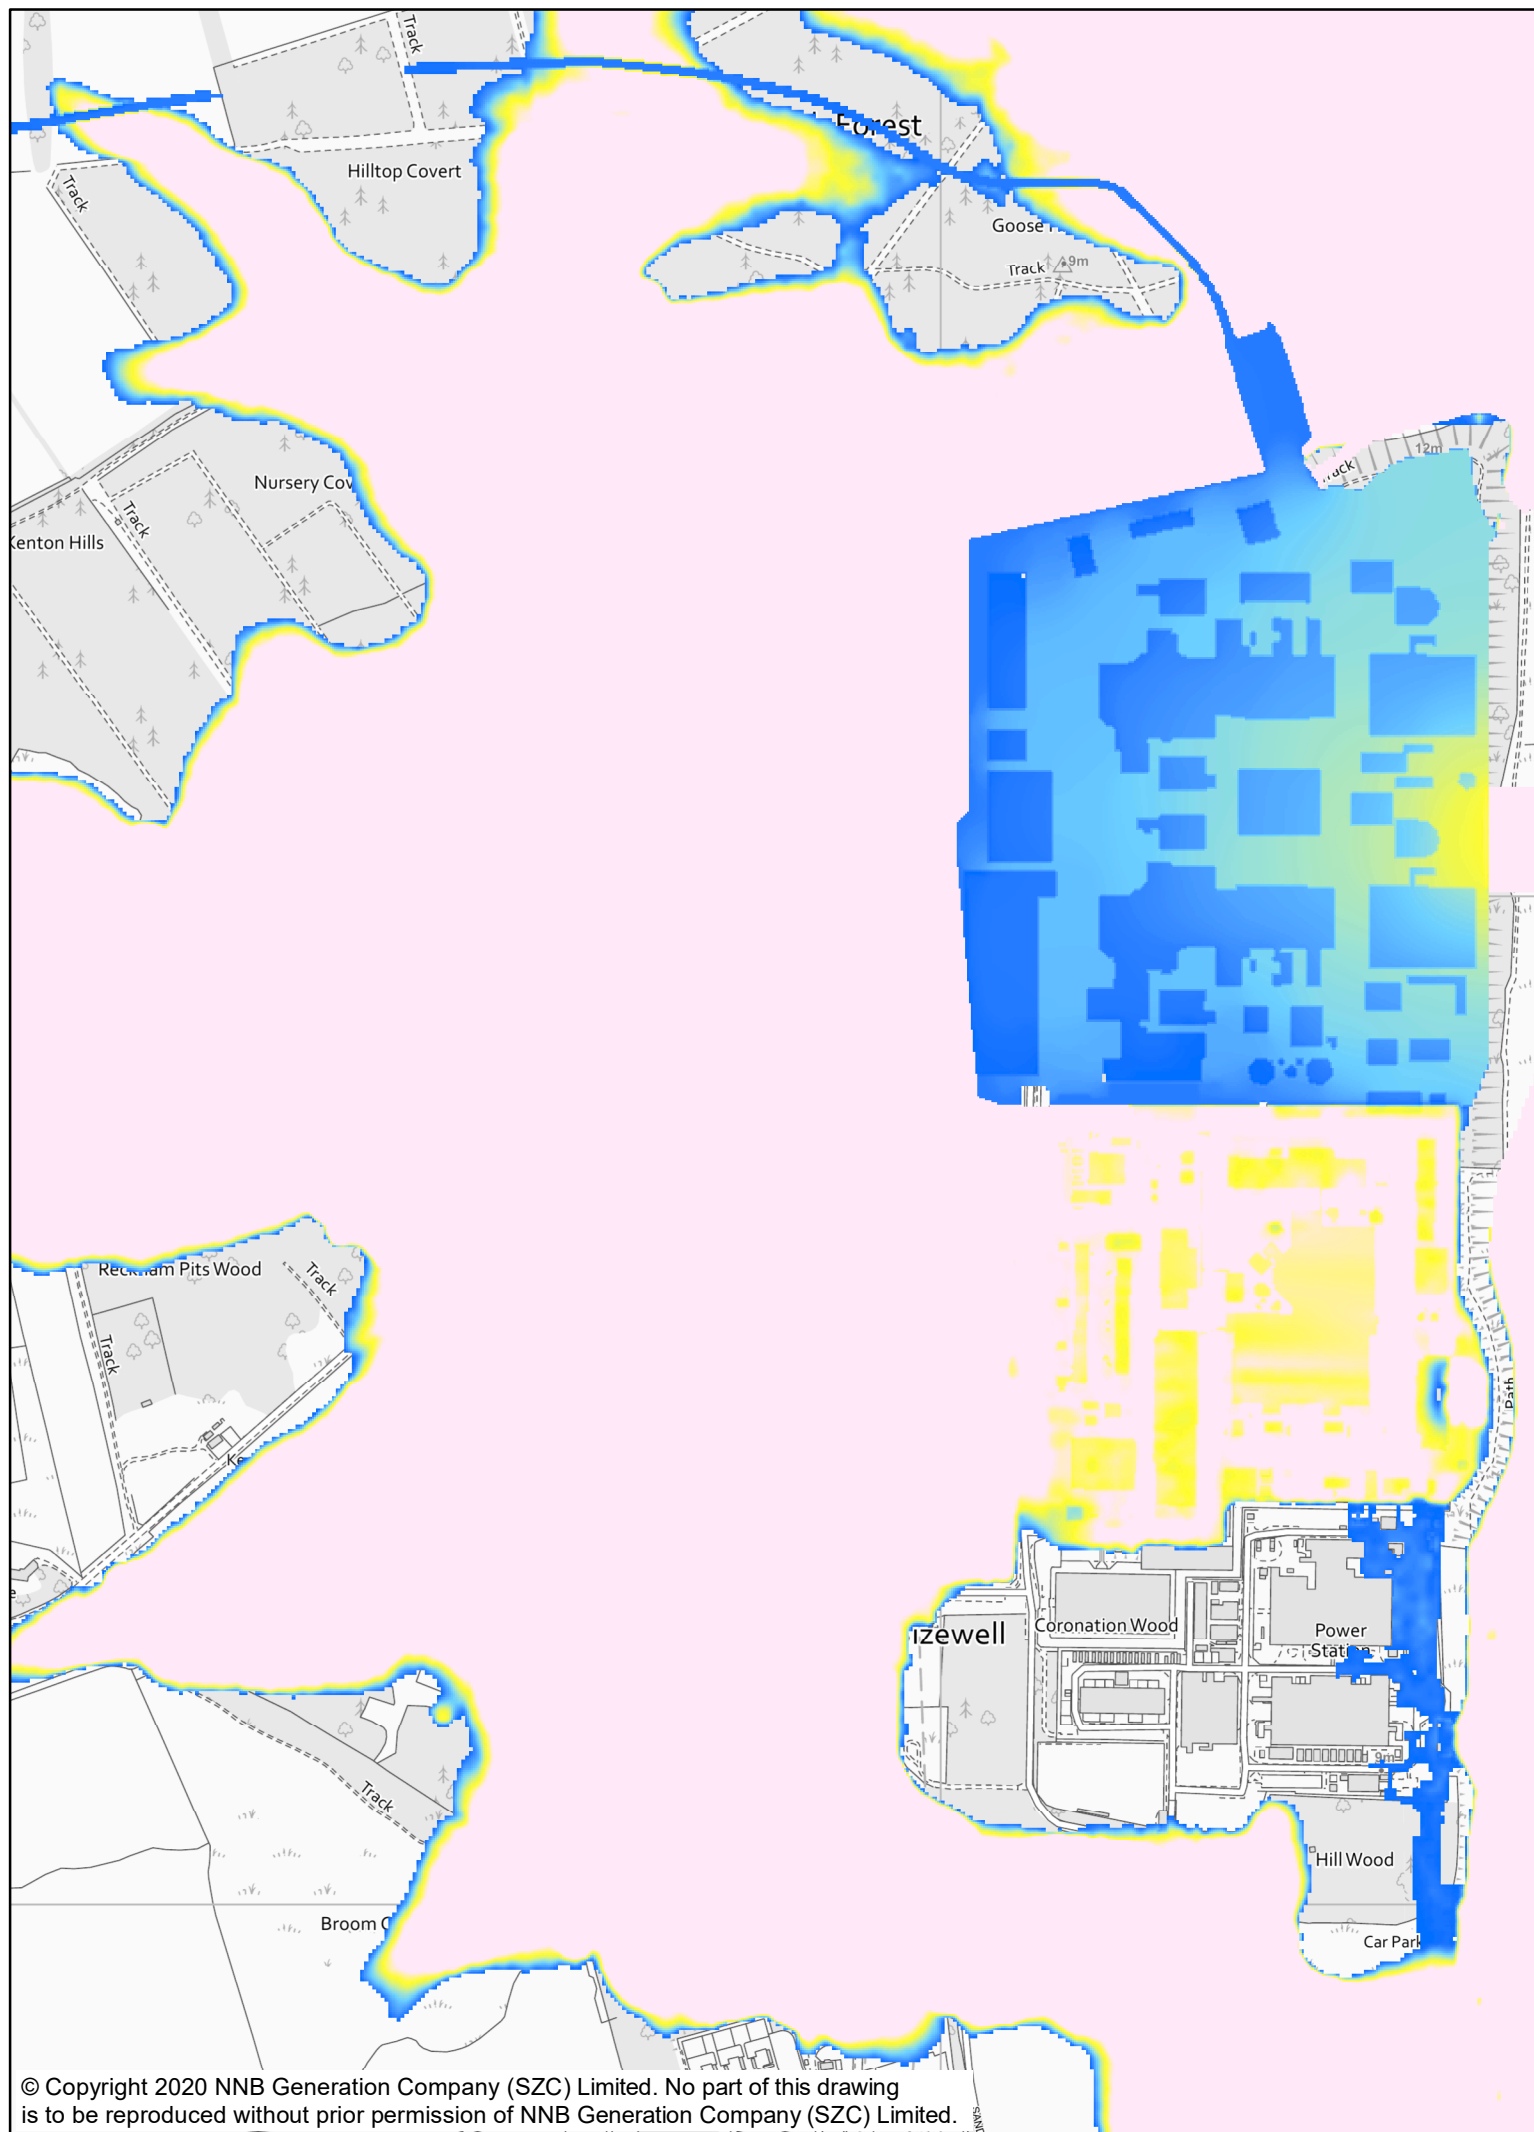

NOTES

KEY

WITH SCHEME 1000 YEAR BREACH EVENT 2140

FLOOD DEPTH (M)

NOT PROTECTIVELY MARKED

COPYRIGHT
 Reproduced from Ordnance Survey map with the permission of Ordnance Survey on behalf of the controller of Her Majesty's Stationery Office © Crown Copyright (2019). All Rights reserved. NNB GenCo 0100060408.