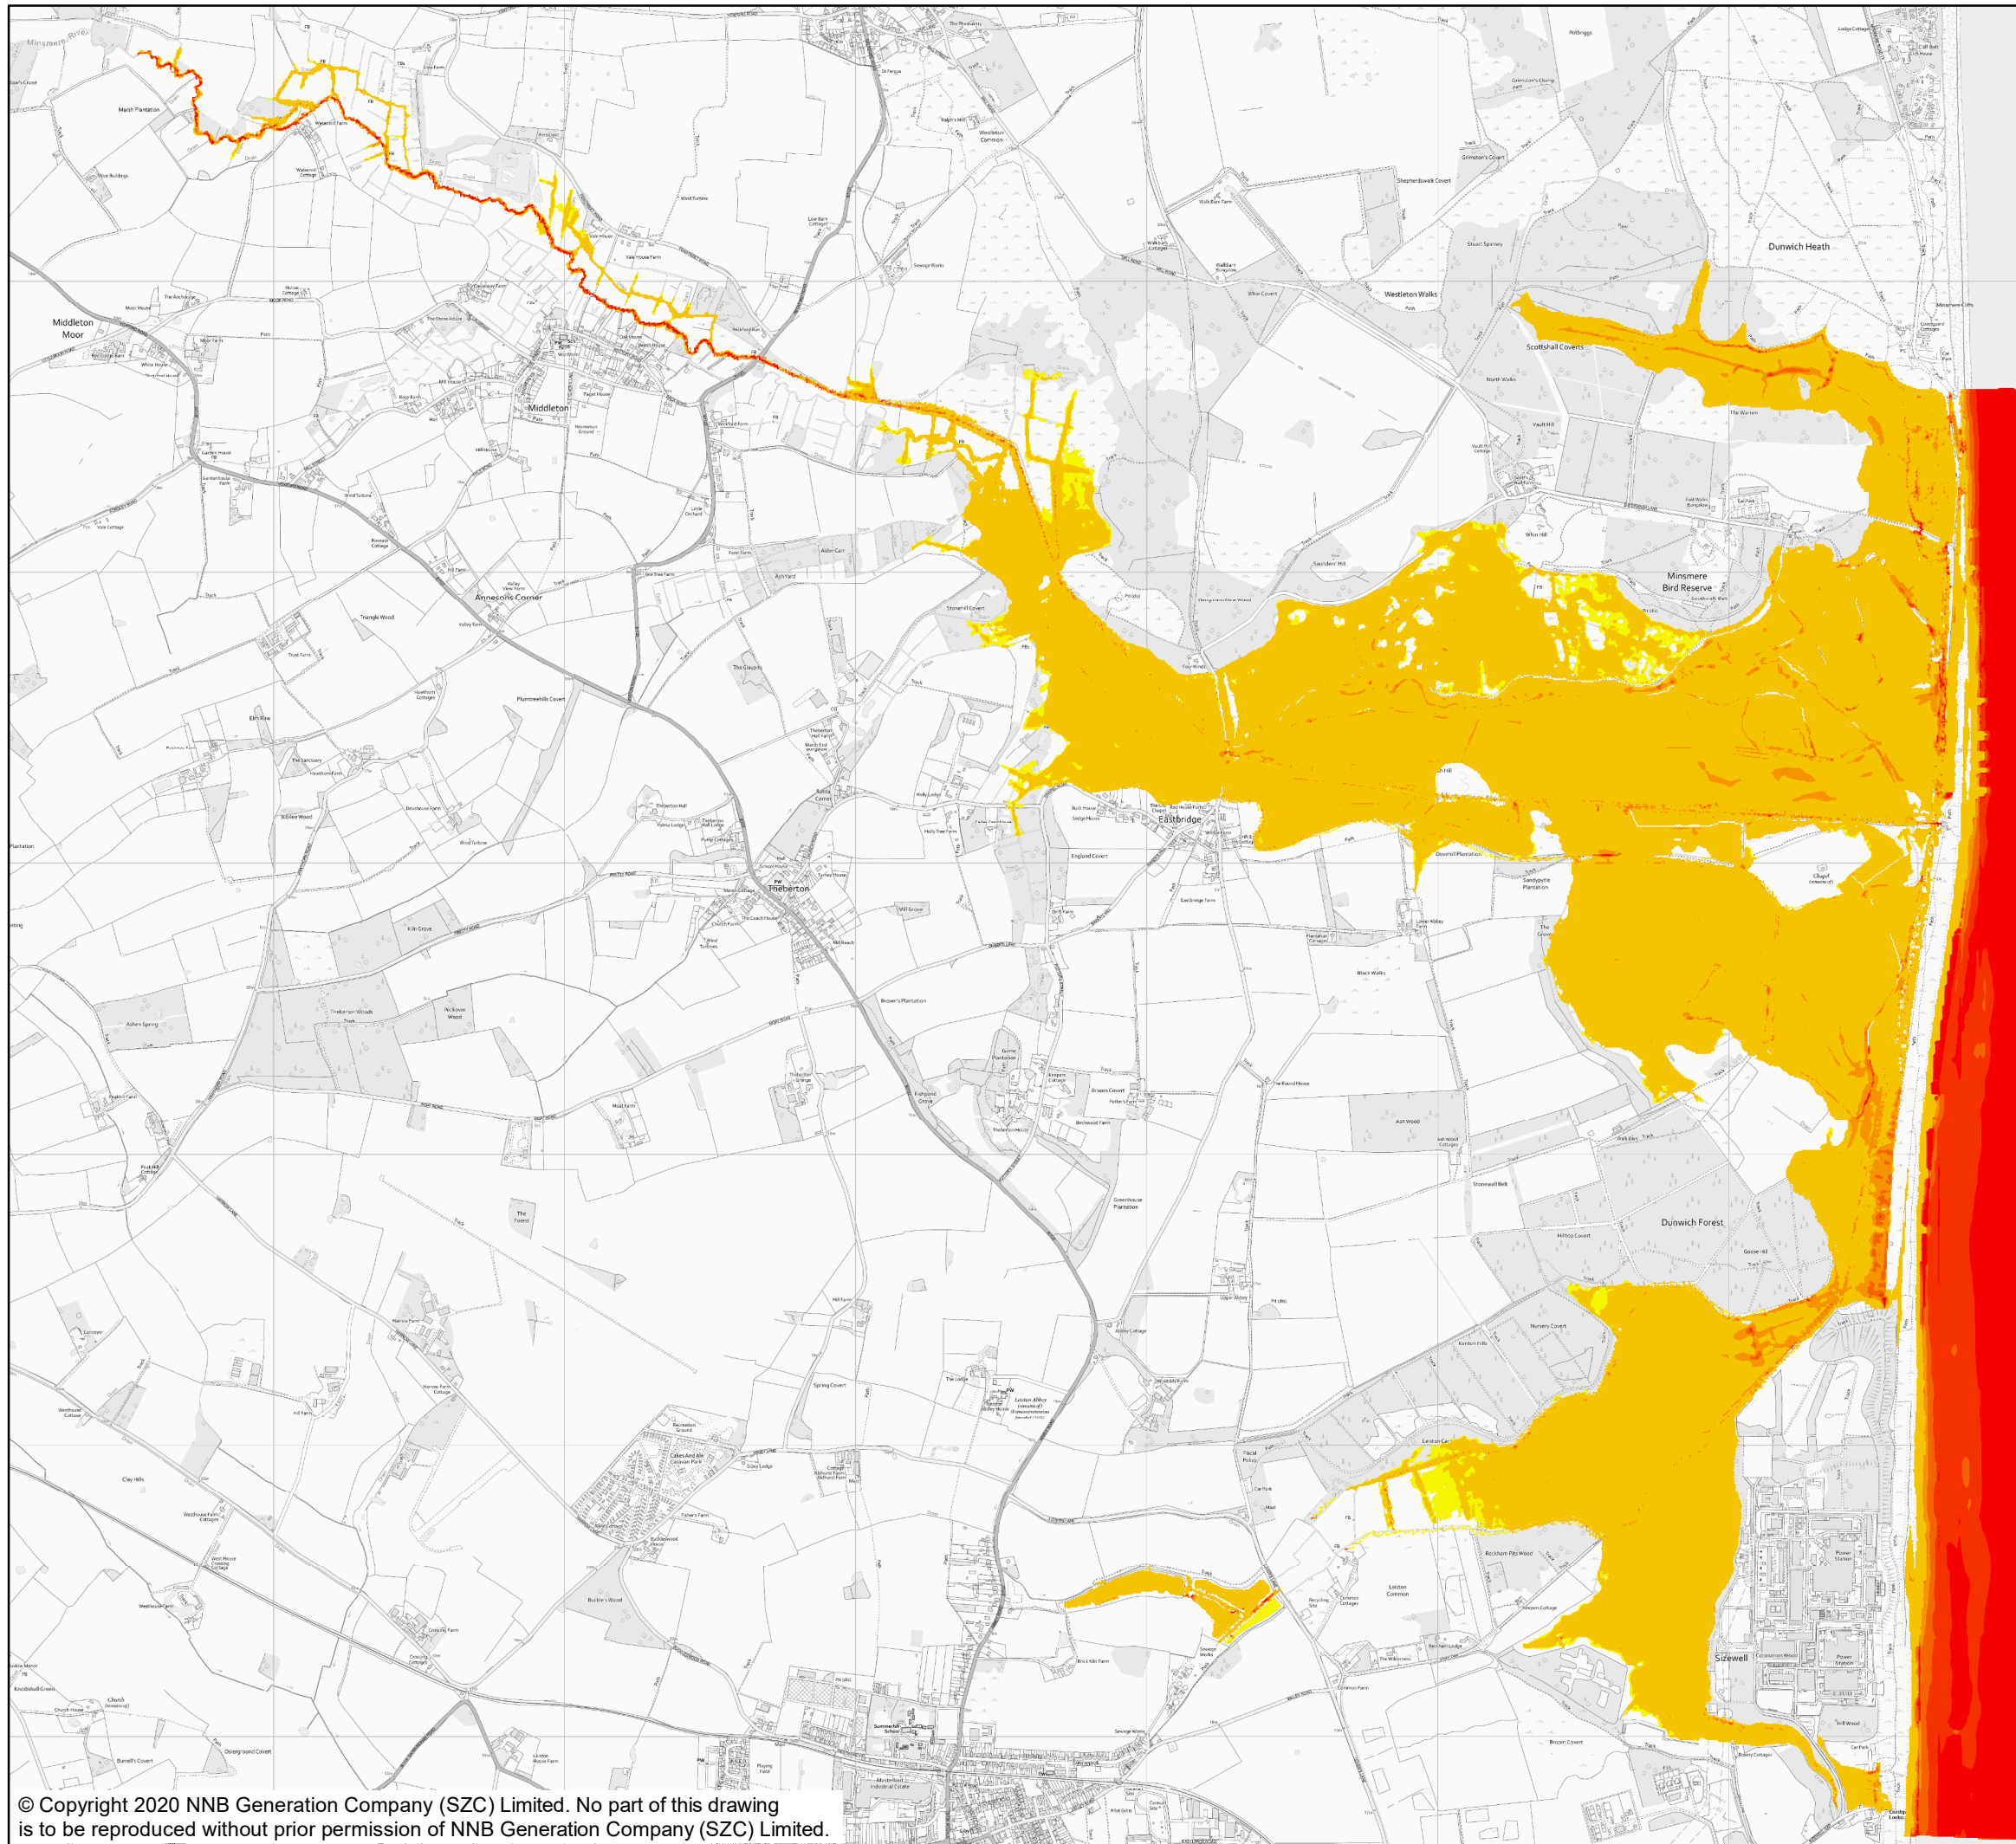

NOTES

KEY

BASELINE 1000 YEAR COASTAL INUNDATION EVENT 2030

MAX VELOCITY (M/S)

- 0.00
- 0.00 - 0.25
- 0.25 - 0.50
- 0.50 - 0.75
- 0.75 - 1.00
- 1.00 - 1.50

Minsmere Haven

Minsmere Haven

NOT PROTECTIVELY MARKED

COPYRIGHT
Reproduced from Ordnance Survey map with the permission of Ordnance Survey on behalf of the controller of Her Majesty's Stationery Office © Crown Copyright (2019). All Rights reserved. NNB GenCo 0100060408.

DOCUMENT:
SIZEWELL C
FLOOD RISK ASSESSMENT
BREACH / COASTAL INUNDATION
MODEL RESULTS

DRAWING TITLE:
BASELINE FLOOD VELOCITY
1000 YEAR COASTAL INUNDATION EVENT 2030

DRAWING NO:
FIGURE A.18

DATE: JAN 2020   **DRAWN:** P.S.   **SCALE:** 1:22,500 @A3