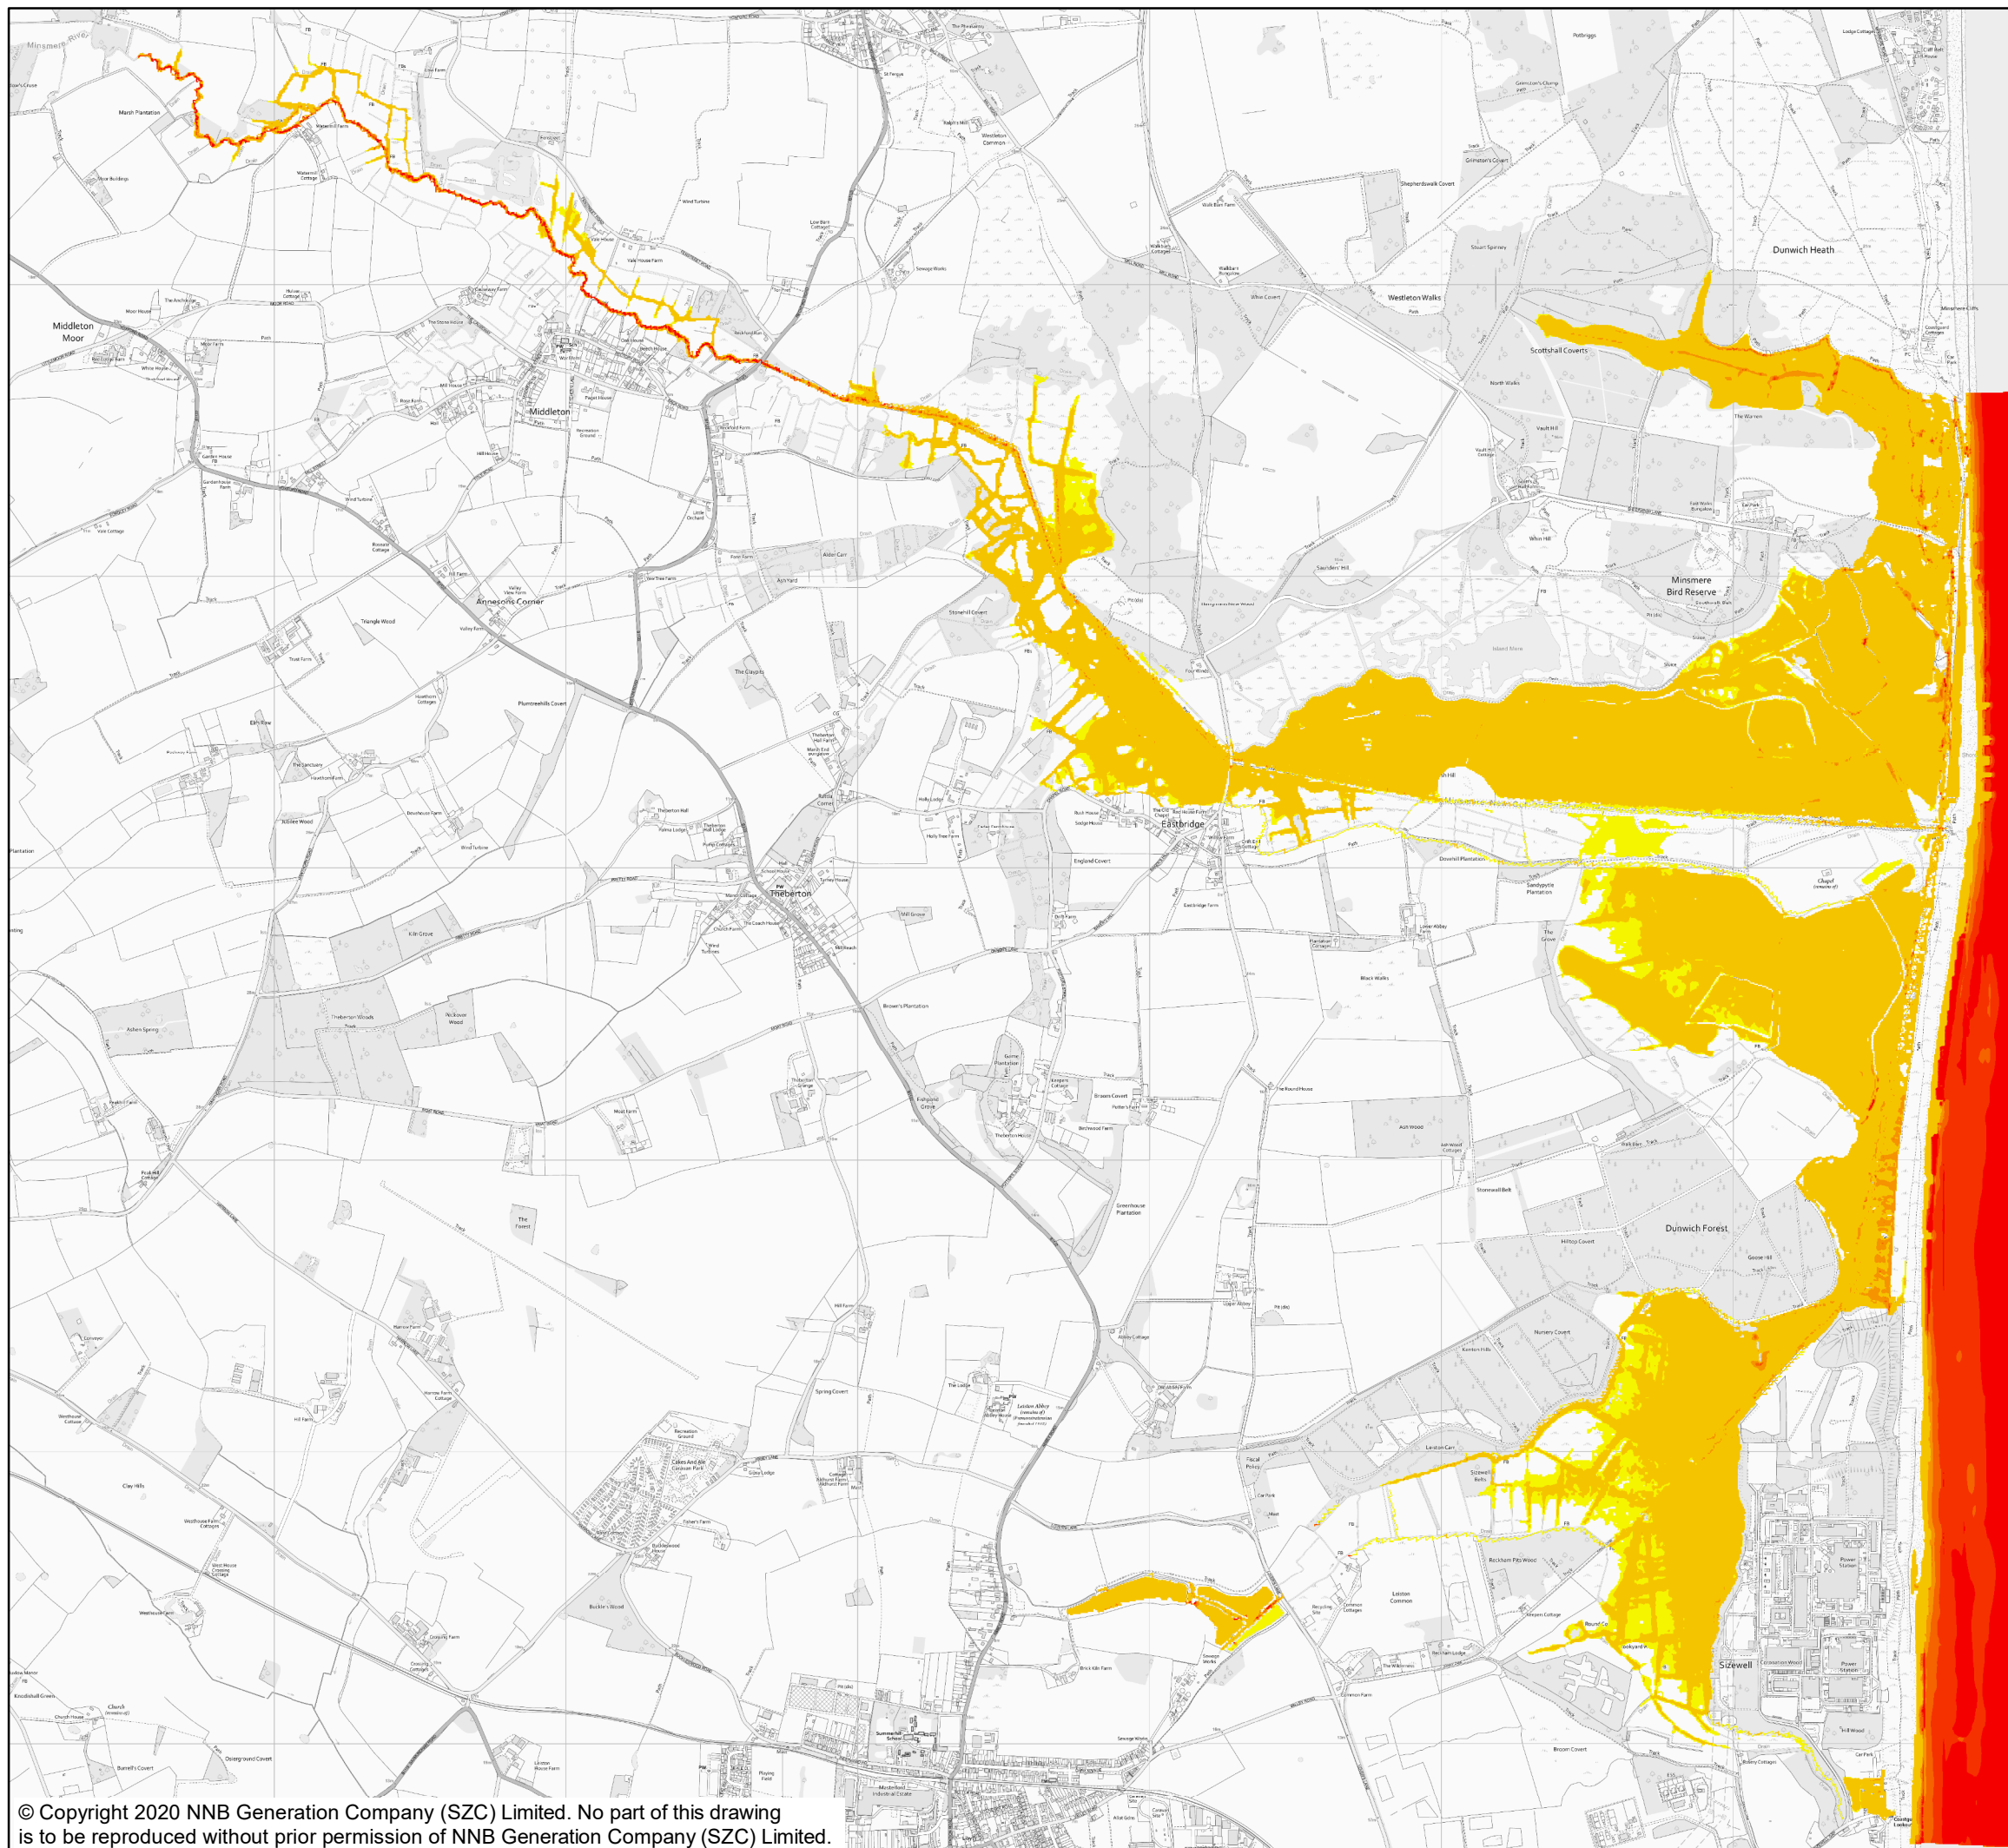

NOTES

KEY

BASELINE 200 YEAR COASTAL INUNDATION EVENT 2030

MAX VELOCITY (M/S)

- 0.00
- 0.00 - 0.25
- 0.25 - 0.50
- 0.50 - 0.75
- 0.75 - 1.00
- 1.00 - 1.50

NOT PROTECTIVELY MARKED

COPYRIGHT
Reproduced from Ordnance Survey map with the permission of Ordnance Survey on behalf of the controller of Her Majesty's Stationery Office © Crown Copyright (2019). All Rights reserved. NNB GenCo 0100060408.

DOCUMENT:
SIZEWELL C
FLOOD RISK ASSESSMENT
BREACH / COASTAL INUNDATION
MODEL RESULTS

DRAWING TITLE:
BASELINE FLOOD VELOCITY
200 YEAR COASTAL INUNDATION EVENT 2030

DRAWING NO:
FIGURE A.17

DATE: JAN 2020   **DRAWN:** P.S.   **SCALE:** 1:22,500 @A3