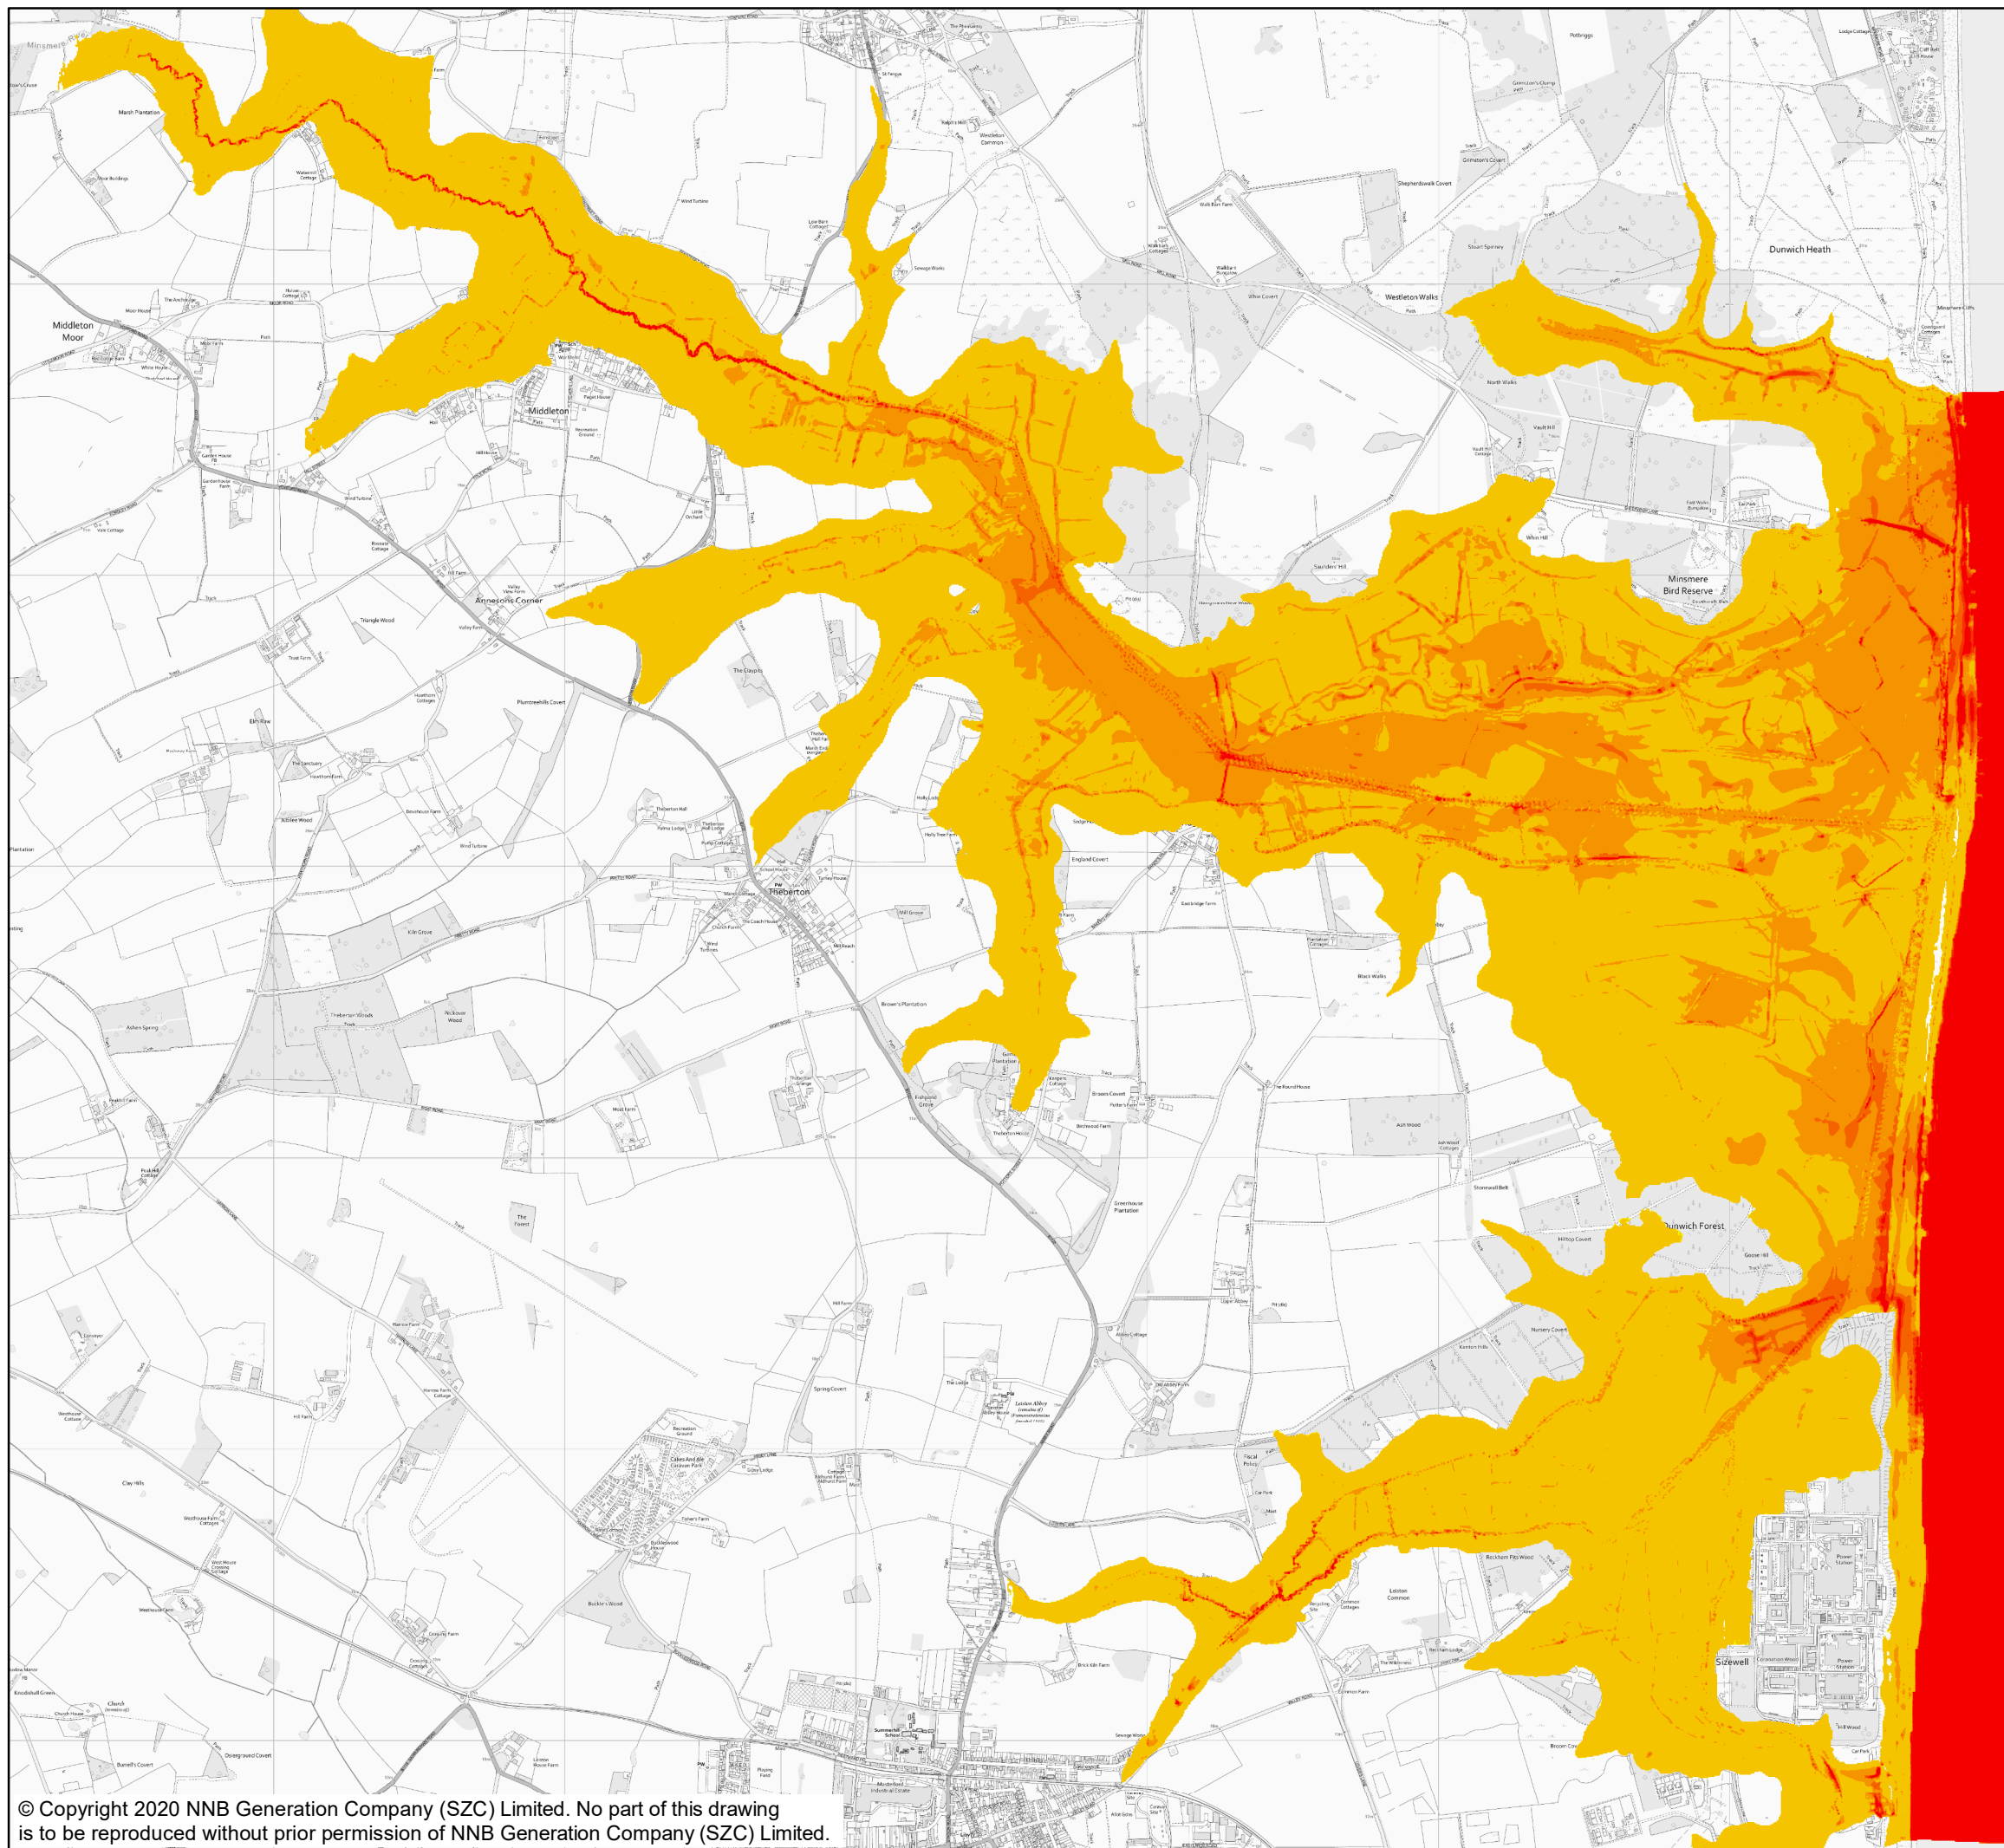

NOTES

KEY

BASELINE 1000 YEAR COASTAL INUNDATION EVENT 2190

MAX VELOCITY (M/S)

- 0.00
- 0.00 - 0.25
- 0.25 - 0.50
- 0.50 - 0.75
- 0.75 - 1.00
- 1.00 - 1.50

Minsmere Haven

Minsmere Haven

NOT PROTECTIVELY MARKED

COPYRIGHT
Reproduced from Ordnance Survey map with the permission of Ordnance Survey on behalf of the controller of Her Majesty's Stationery Office © Crown Copyright (2019). All Rights reserved. NNB GenCo 0100060408.

DOCUMENT:
SIZEWELL C
FLOOD RISK ASSESSMENT
BREACH / COASTAL INUNDATION
MODEL RESULTS

DRAWING TITLE:
BASELINE FLOOD VELOCITY
1000 YEAR COASTAL INUNDATION EVENT 2190

DRAWING NO:
FIGURE A.20

DATE: JAN 2020   **DRAWN:** P.S.   **SCALE:** 1:22,500 @A3