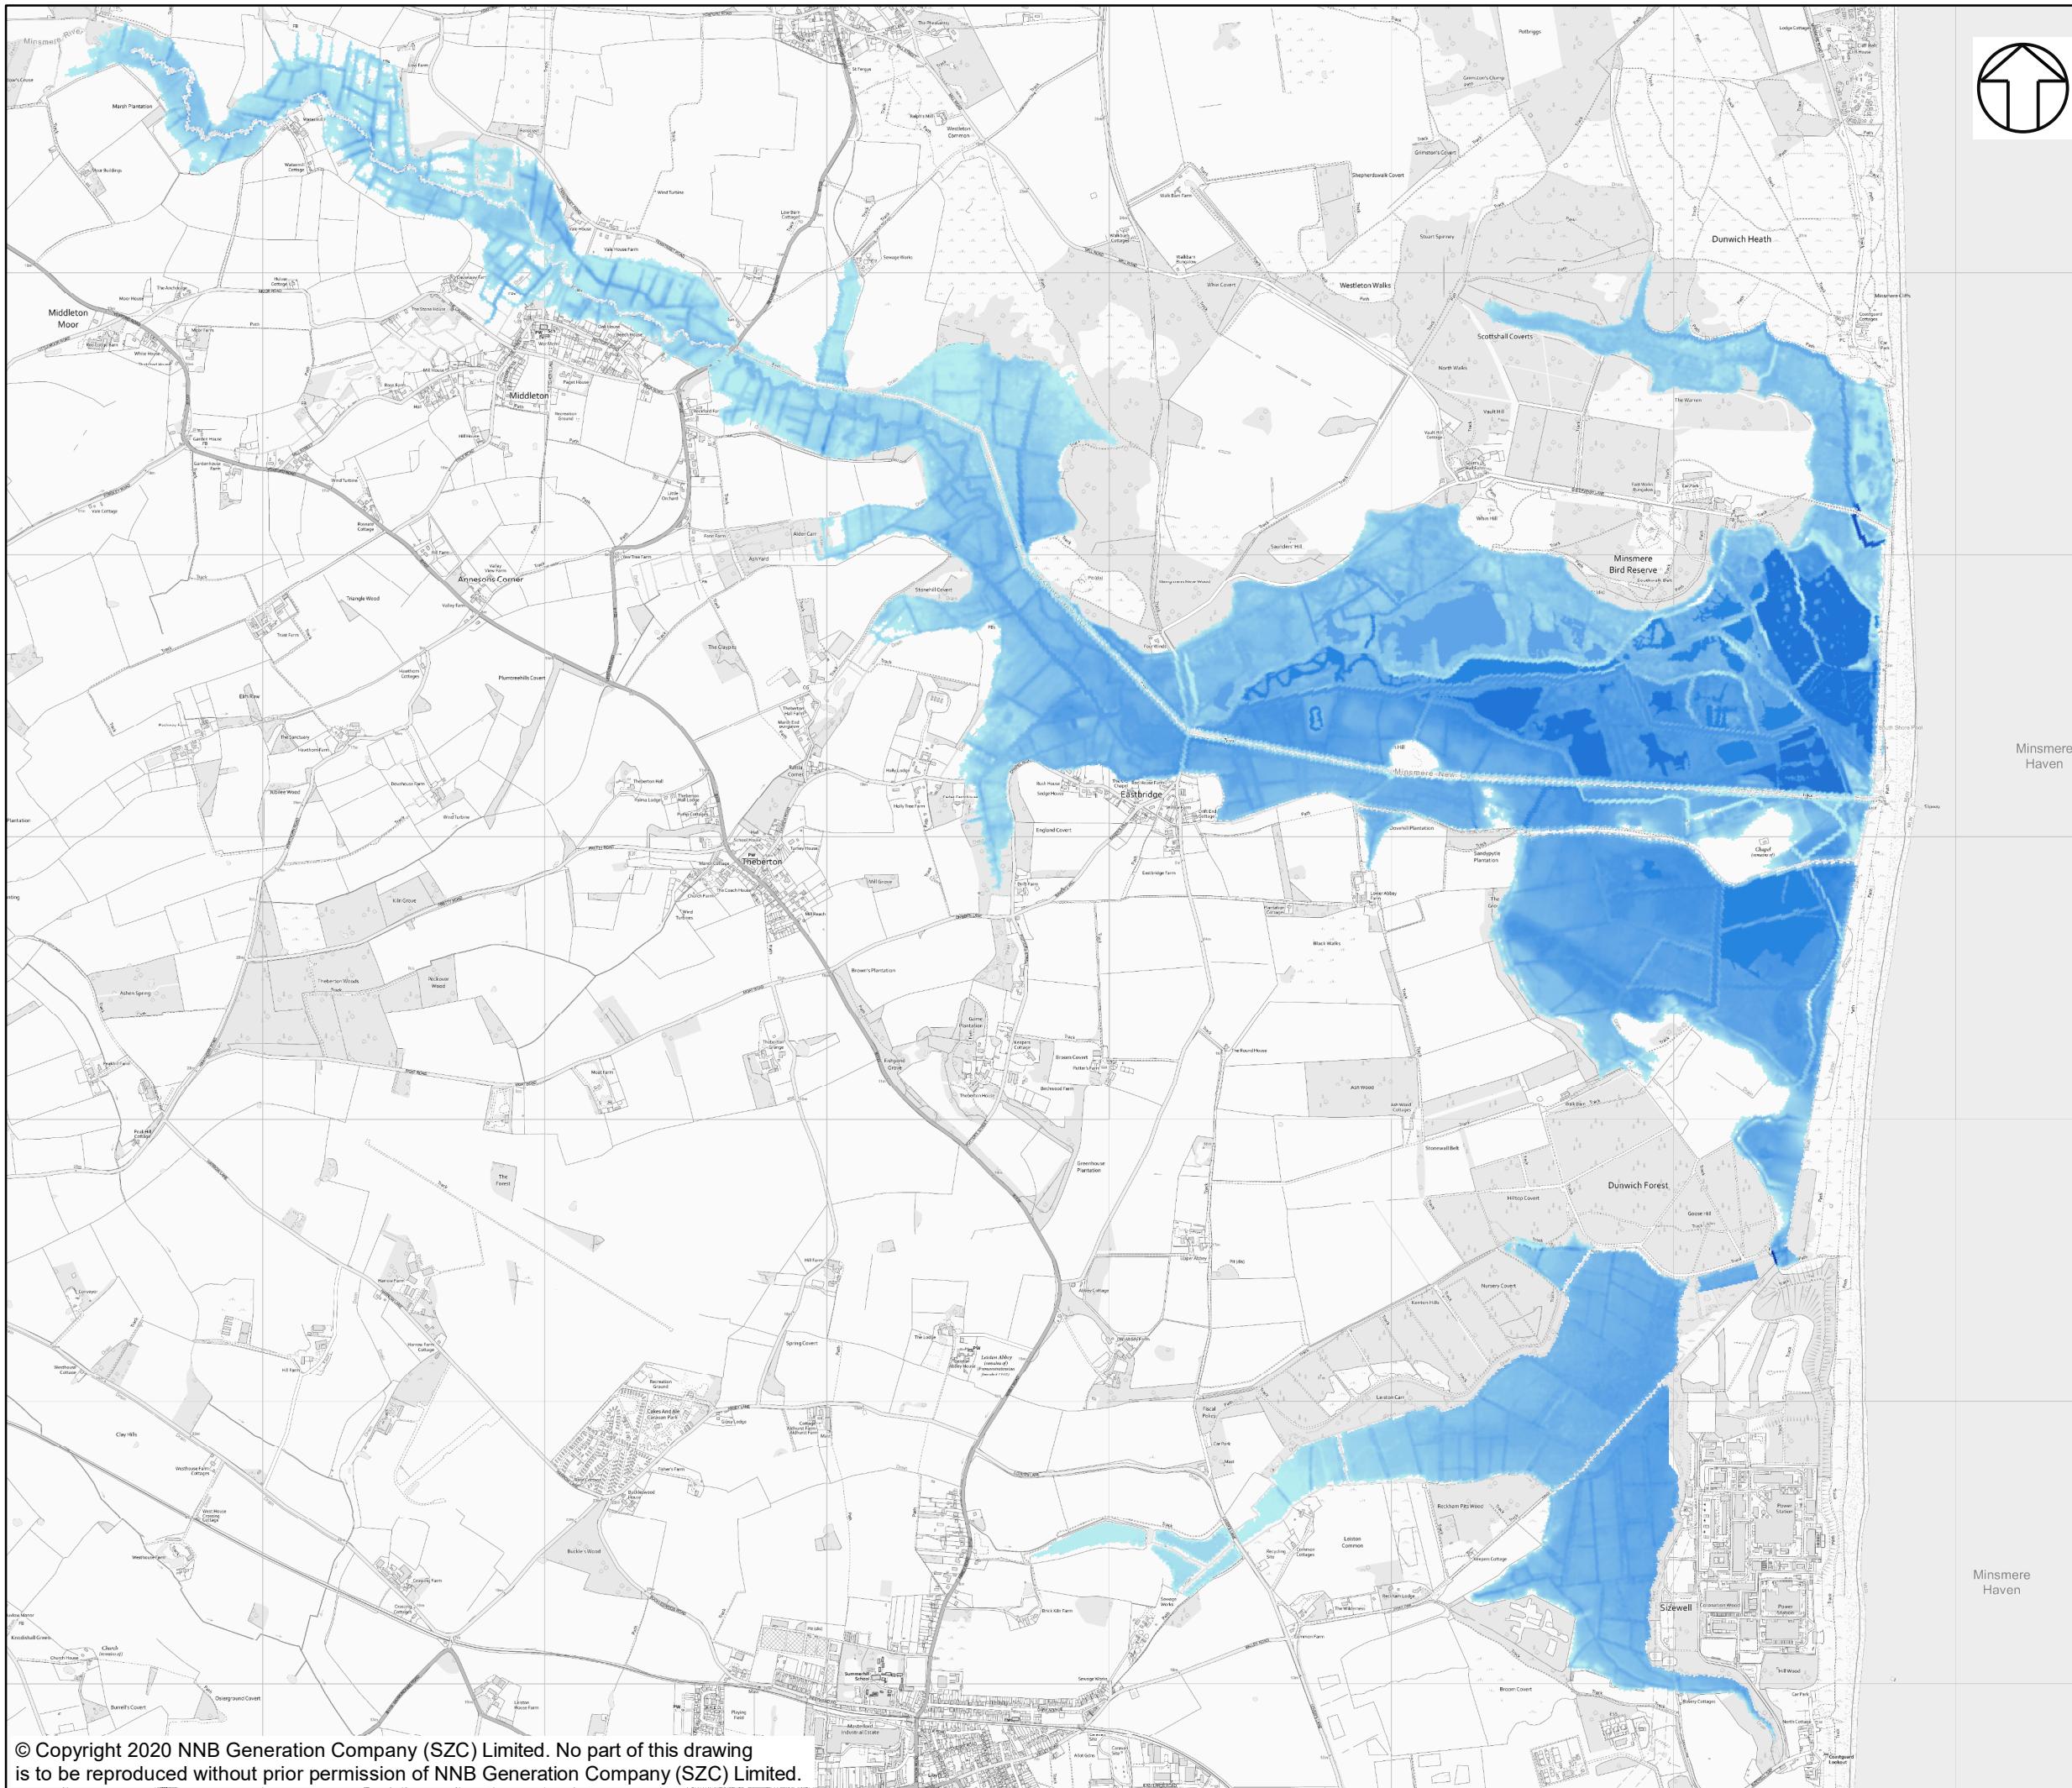

NOTES

KEY

WITH SCHEME 5 YEAR +35%CC

FLOOD DEPTH (M)

NOT PROTECTIVELY MARKED

COPYRIGHT

Reproduced from Ordnance Survey map with the permission of Ordnance Survey on behalf of the controller of Her Majesty's Stationary Office © Crown Copyright (2019). All Rights reserved. NNB GenCo 0100060408.

DOCUMENT:
**SIZEWELL C
FLOOD RISK ASSESSMENT
FLUVIAL MODEL RESULTS**

DRAWING TITLE:
**WITH SCHEME FLOOD DEPTH
5 YEAR +35%CC**

DRAWING NO:
FIGURE D.1

DATE: **JAN 2020**   DRAWN: **P.S.**   SCALE: **1:22,500 @A3**