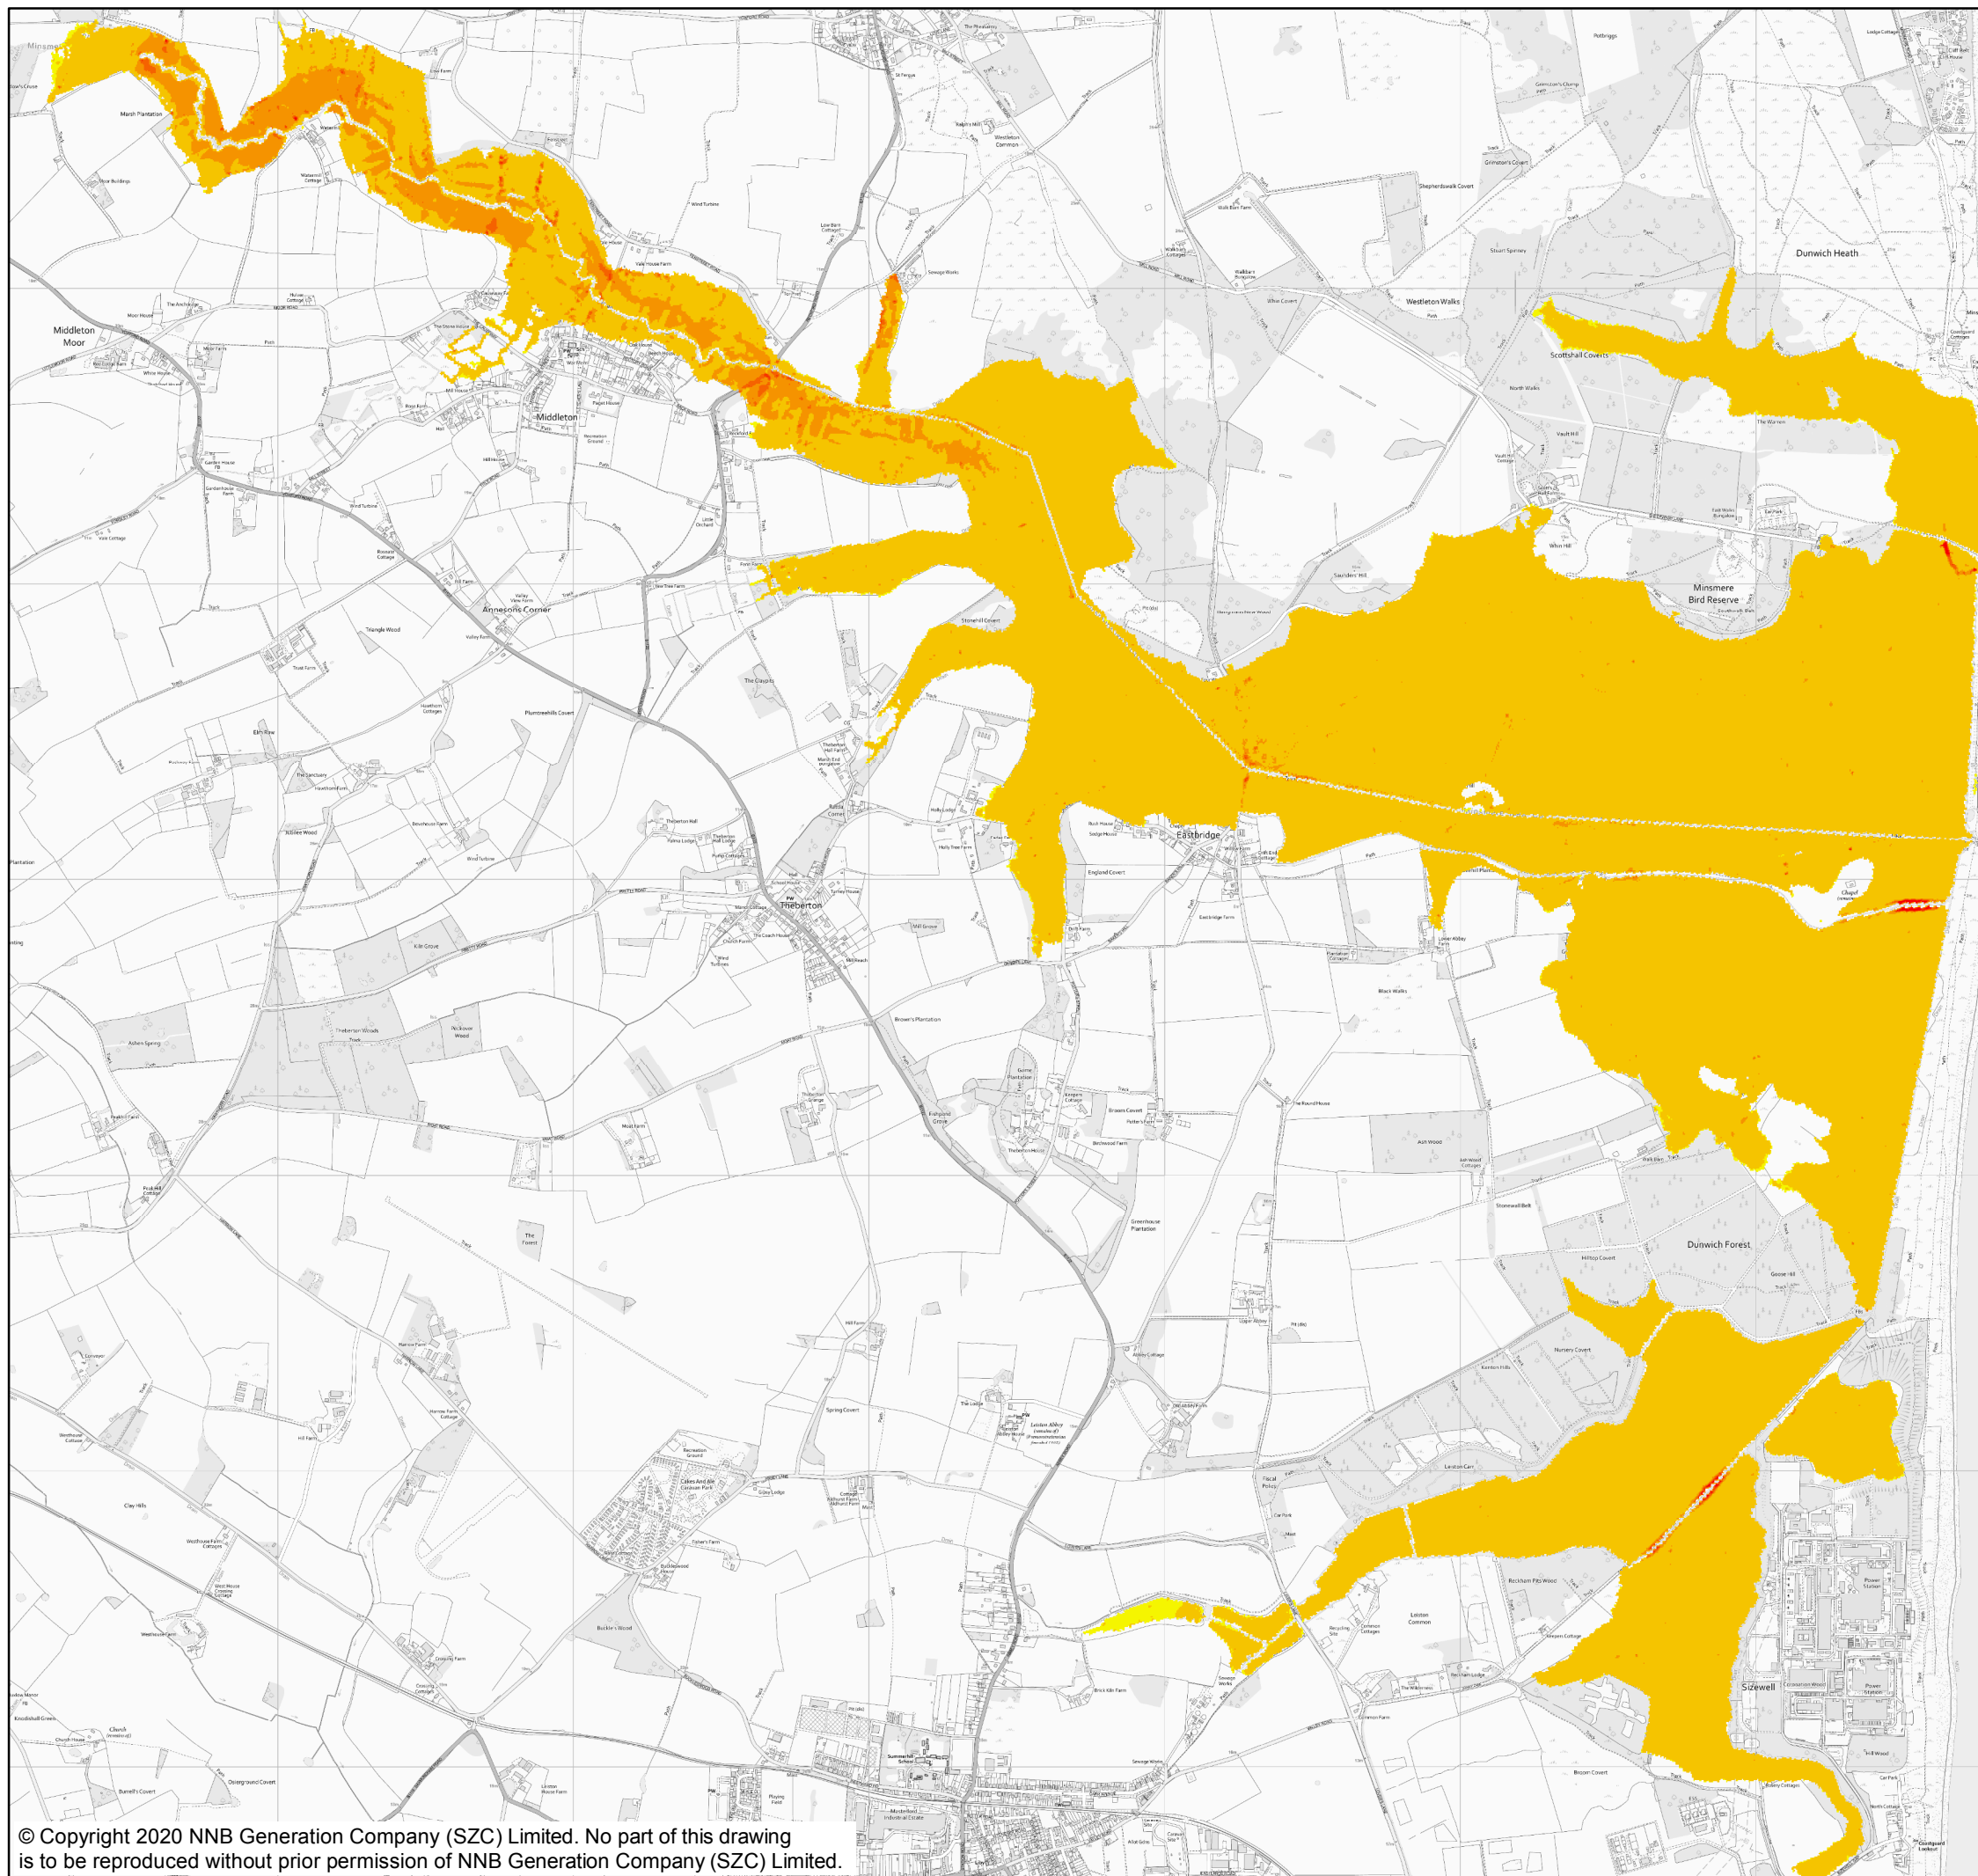

NOTES

KEY

BASELINE 1000 YEAR +35%CC

MAX VELOCITY (M/S)

- 0.00
- 0.00 - 0.25
- 0.25 - 0.50
- 0.50 - 0.75
- 0.75 - 1.00
- 1.00 - 1.50

NOT PROTECTIVELY MARKED

COPYRIGHT
Reproduced from Ordnance Survey map with the permission of Ordnance Survey on behalf of the controller of Her Majesty's Stationery Office © Crown Copyright (2019). All Rights reserved. NNB GenCo 0100060408.

DOCUMENT:
SIZEWELL C
FLOOD RISK ASSESSMENT
FLUVIAL MODEL RESULTS

DRAWING TITLE:
BASELINE VELOCITY MAP
1000 YEAR +35%CC

DRAWING NO:
FIGURE C.23

DATE: JAN 2020   **DRAWN:** P.S.   **SCALE:** 1:22,500 @A3