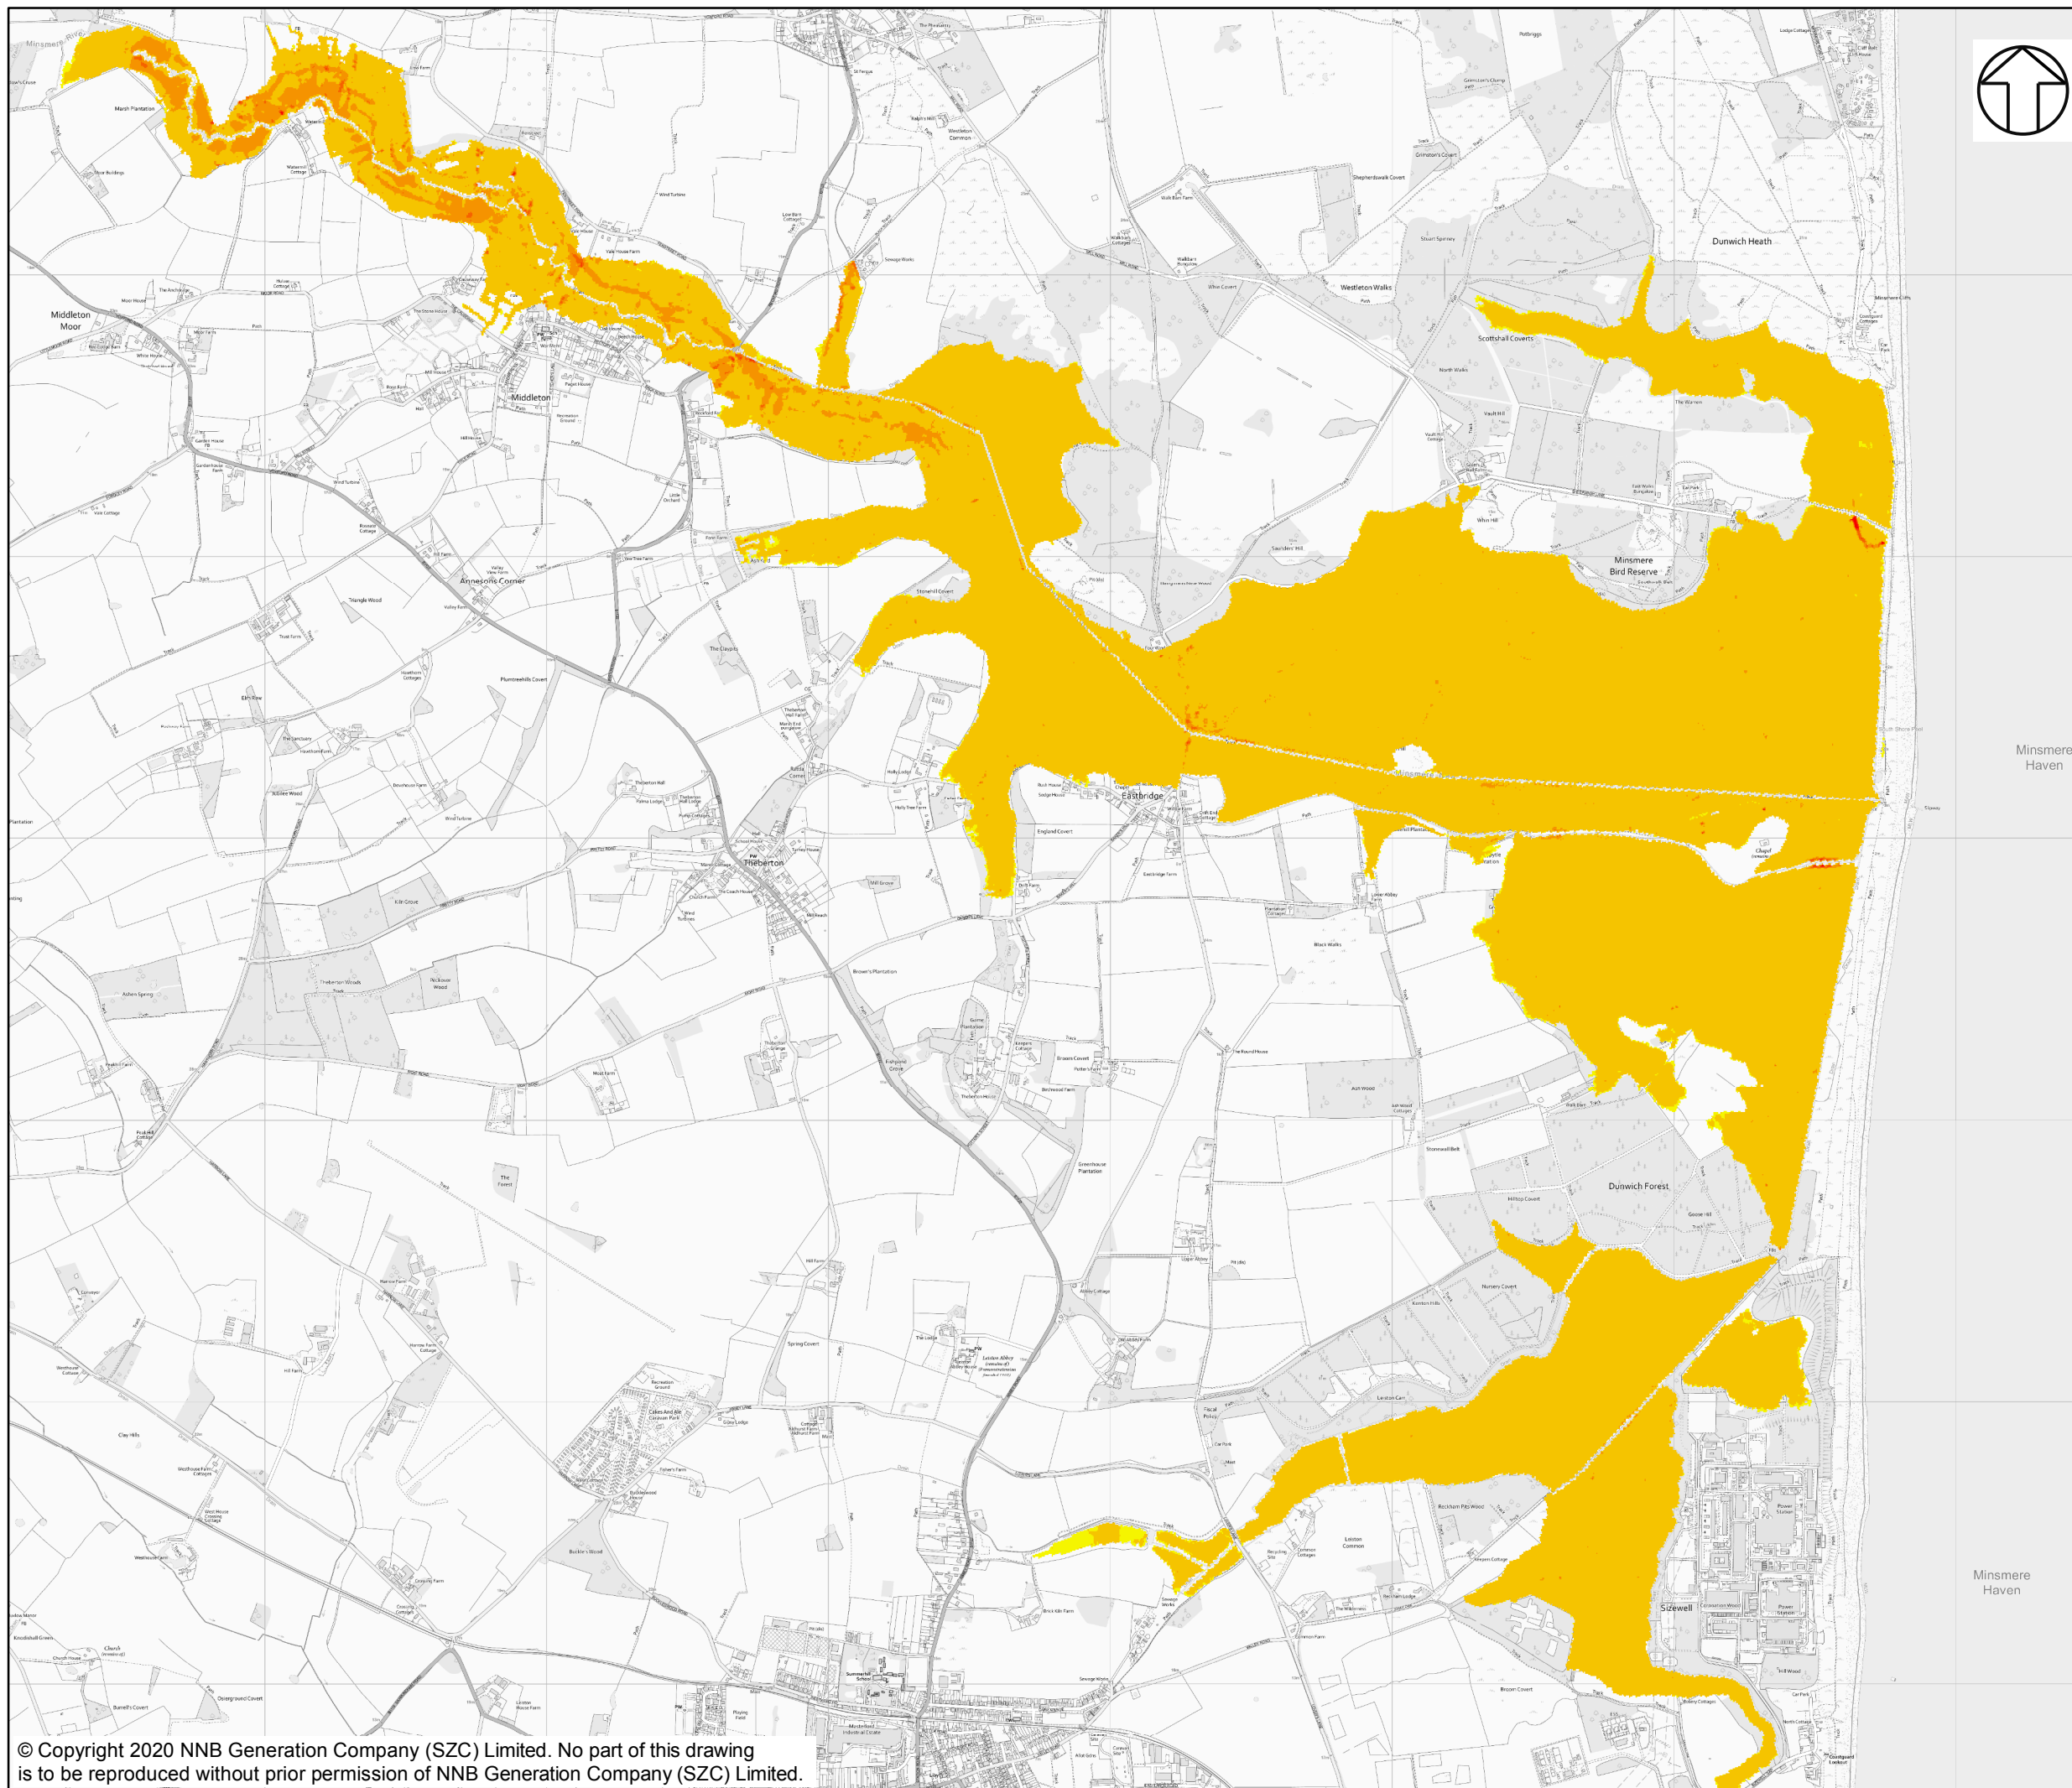

NOTES

KEY

BASELINE 100 YEAR +35%CC

MAX VELOCITY (M/S)

- 0.00
- 0.00 - 0.25
- 0.25 - 0.50
- 0.50 - 0.75
- 0.75 - 1.00
- 1.00 - 1.50

NOT PROTECTIVELY MARKED

COPYRIGHT

Reproduced from Ordnance Survey map with the permission of Ordnance Survey on behalf of the controller of Her Majesty's Stationery Office © Crown Copyright (2019). All Rights reserved. NNB GenCo 0100060408.

DOCUMENT:
SIZEWELL C
FLOOD RISK ASSESSMENT
FLUVIAL MODEL RESULTS

DRAWING TITLE:
BASELINE VELOCITY MAP
100 YEAR +35%CC

DRAWING NO:
FIGURE C.21

DATE: JAN 2020   **DRAWN:** P.S.   **SCALE:** 1:22,500 @A3