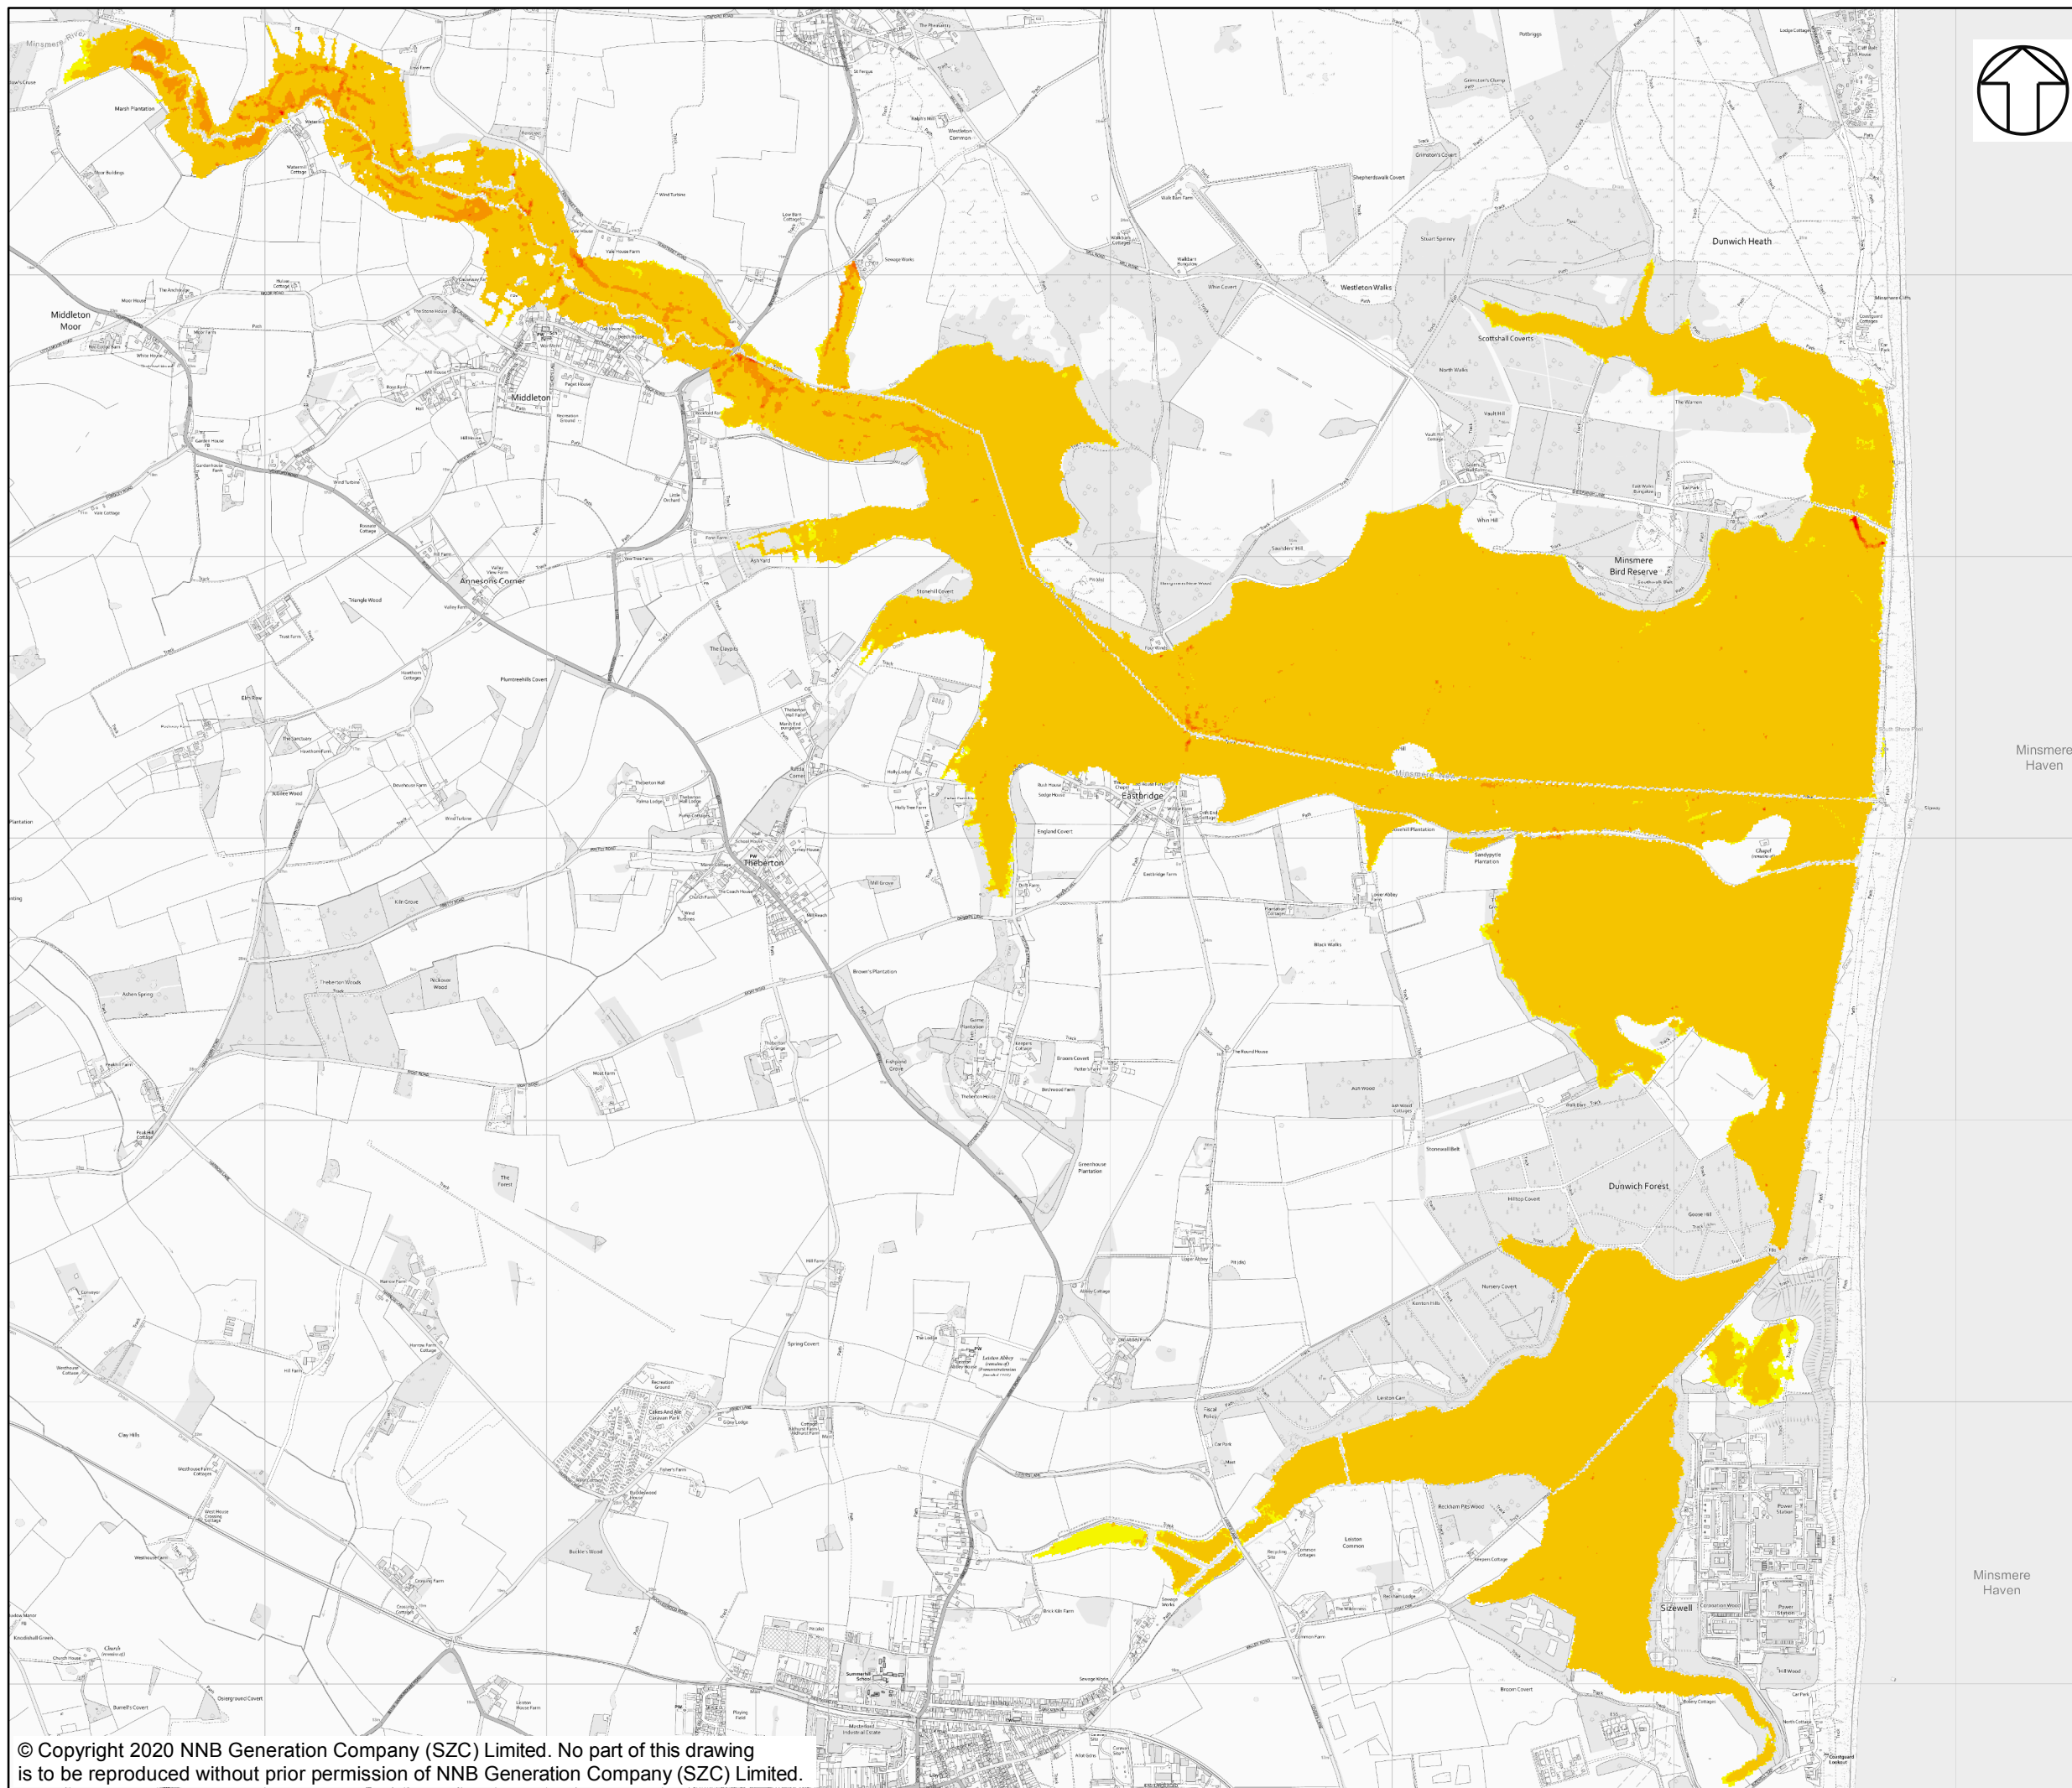

NOTES

KEY

BASELINE 20 YEAR +35%CC

MAX VELOCITY (M/S)

- 0.00
- 0.00 - 0.25
- 0.25 - 0.50
- 0.50 - 0.75
- 0.75 - 1.00
- 1.00 - 1.50

NOT PROTECTIVELY MARKED

COPYRIGHT
Reproduced from Ordnance Survey map with the permission of Ordnance Survey on behalf of the controller of Her Majesty's Stationery Office © Crown Copyright (2019). All Rights reserved. NNB GenCo 0100060408.

DOCUMENT:
SIZEWELL C
FLOOD RISK ASSESSMENT
FLUVIAL MODEL RESULTS

DRAWING TITLE:
BASELINE VELOCITY MAP
20 YEAR +35%CC

DRAWING NO:
FIGURE C.19

DATE: JAN 2020   **DRAWN:** P.S.   **SCALE:** 1:22,500 @A3