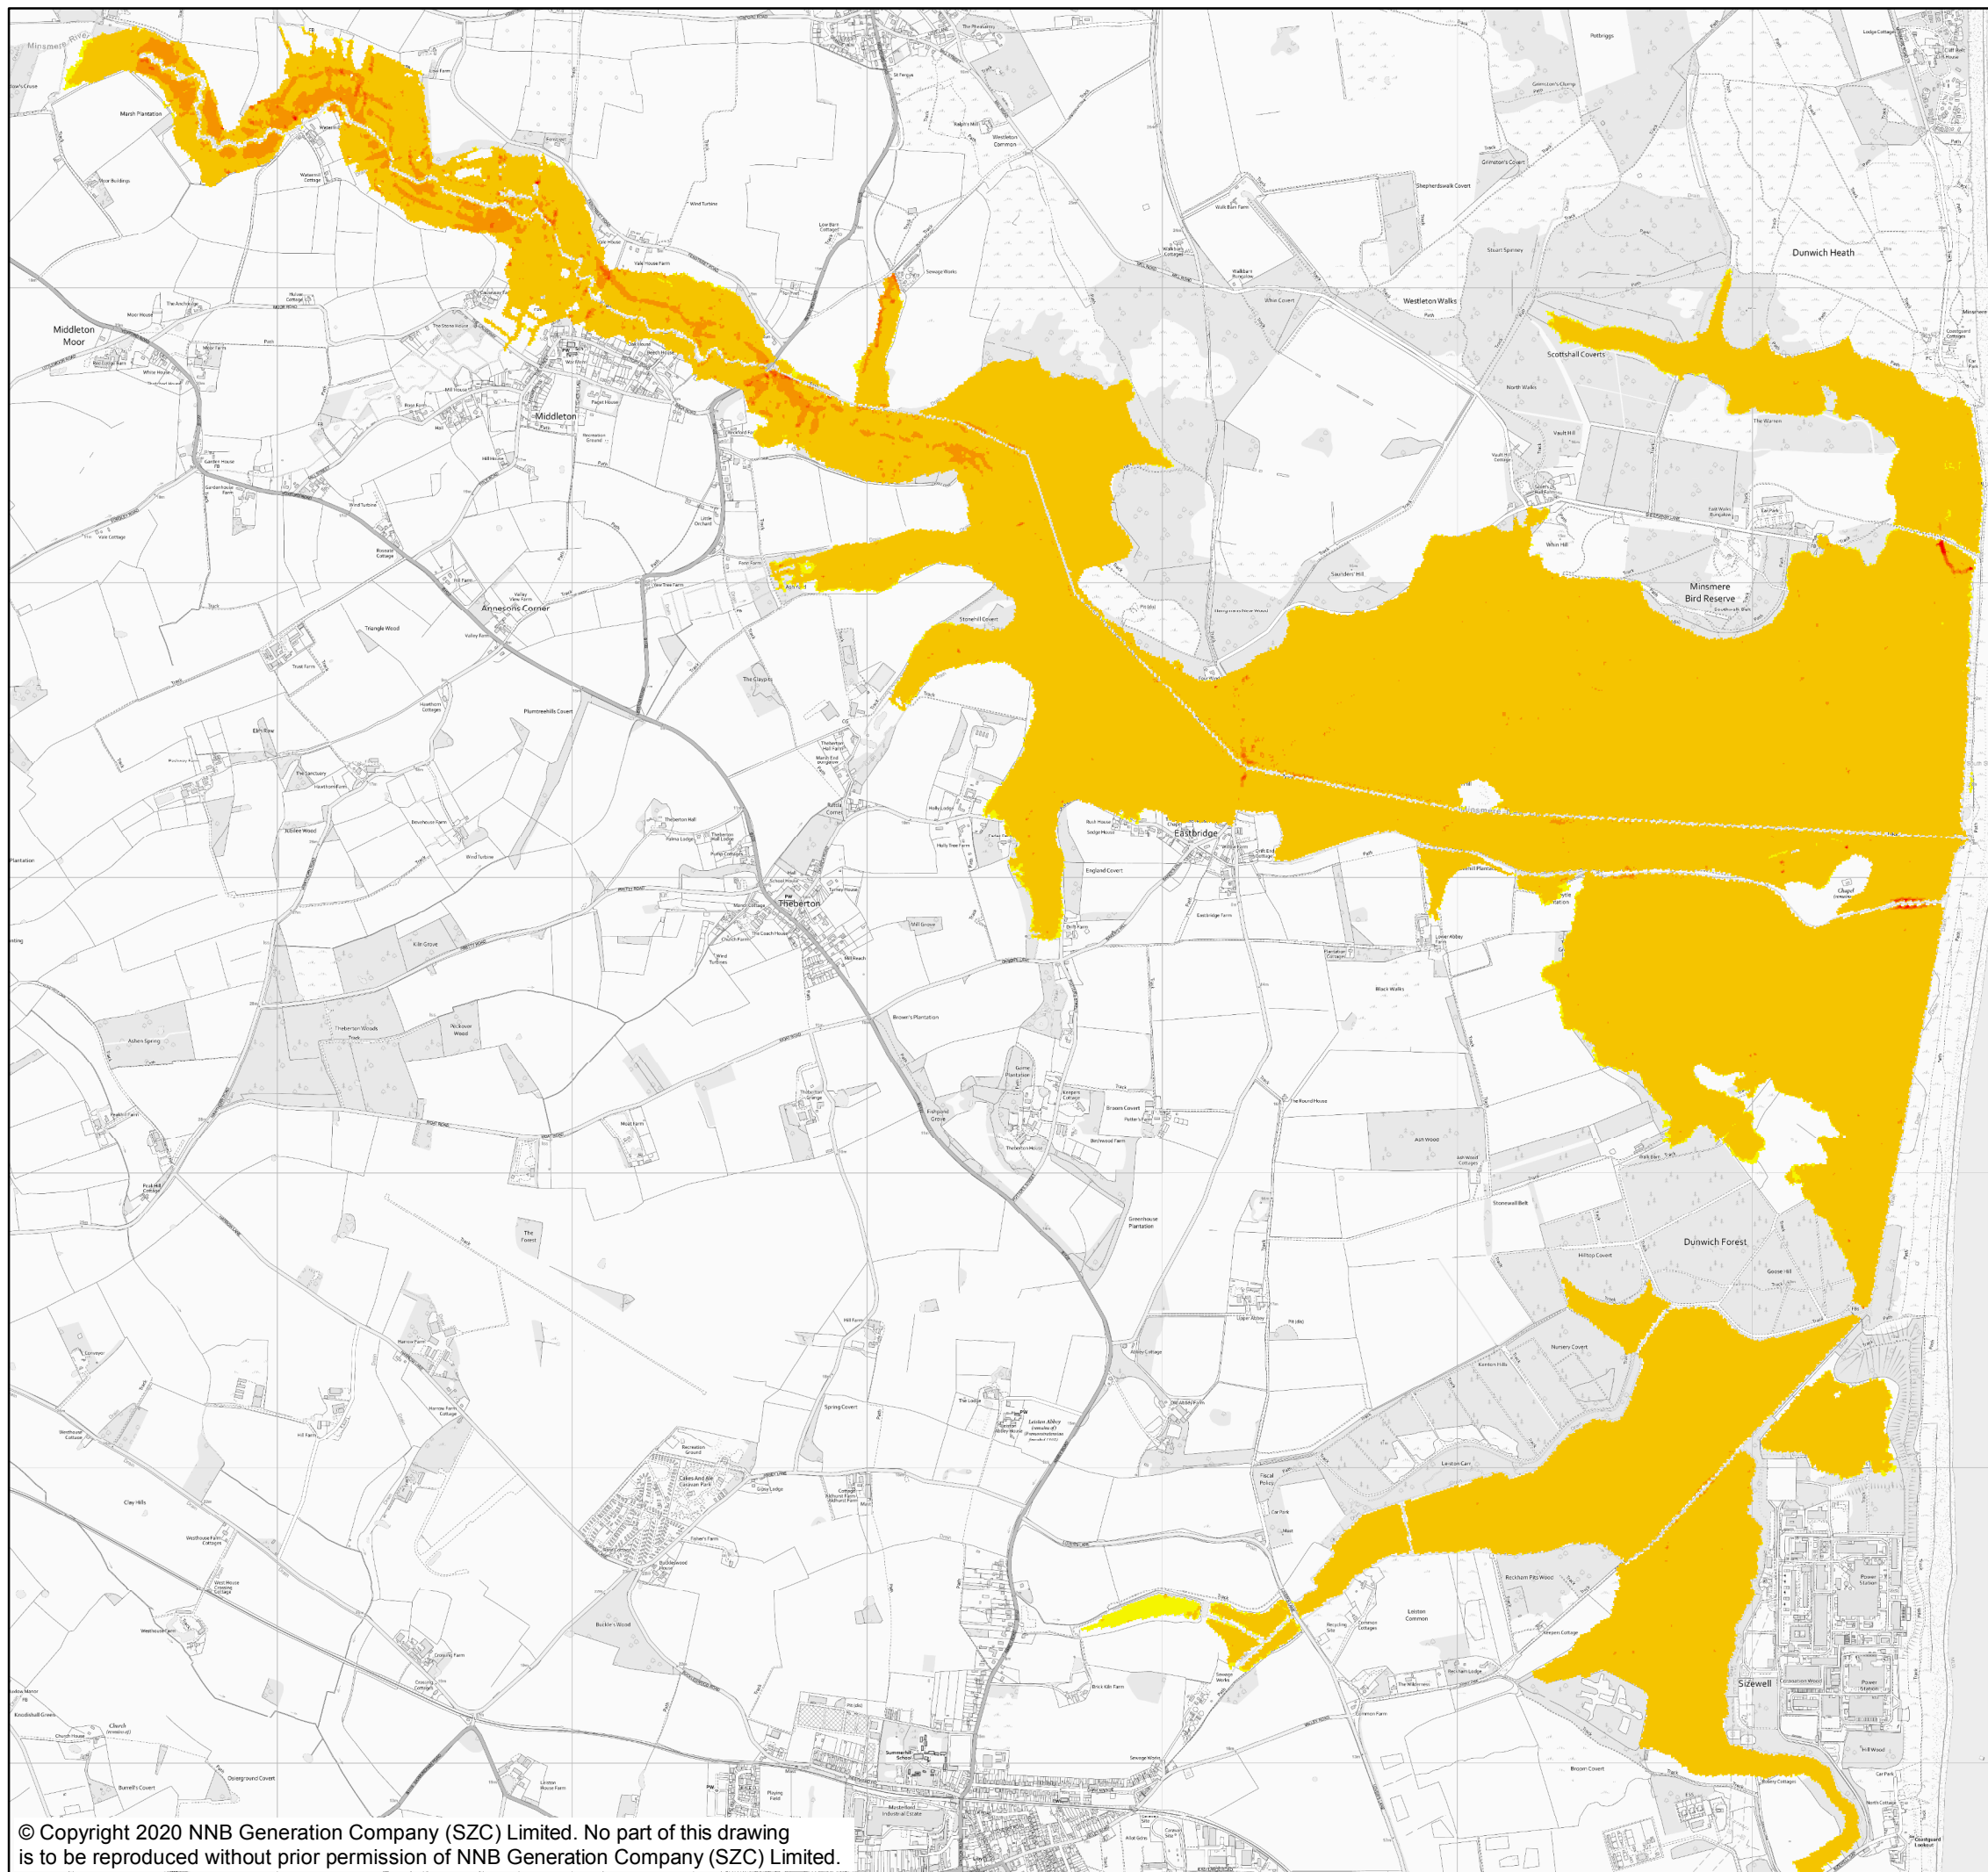

NOTES

KEY

BASELINE 20 YEAR +65%CC

MAX VELOCITY (M/S)

- 0.00
- 0.00 - 0.25
- 0.25 - 0.50
- 0.50 - 0.75
- 0.75 - 1.00
- 1.00 - 1.50

NOT PROTECTIVELY MARKED

COPYRIGHT
Reproduced from Ordnance Survey map with the permission of Ordnance Survey on behalf of the controller of Her Majesty's Stationery Office © Crown Copyright (2019). All Rights reserved. NNB GenCo 0100060408.

DOCUMENT:
SIZEWELL C
FLOOD RISK ASSESSMENT
FLUVIAL MODEL RESULTS

DRAWING TITLE:
BASELINE VELOCITY MAP
20 YEAR +65%CC

DRAWING NO:
FIGURE C.20

DATE: JAN 2020   **DRAWN:** P.S.   **SCALE:** 1:22,500 @A3