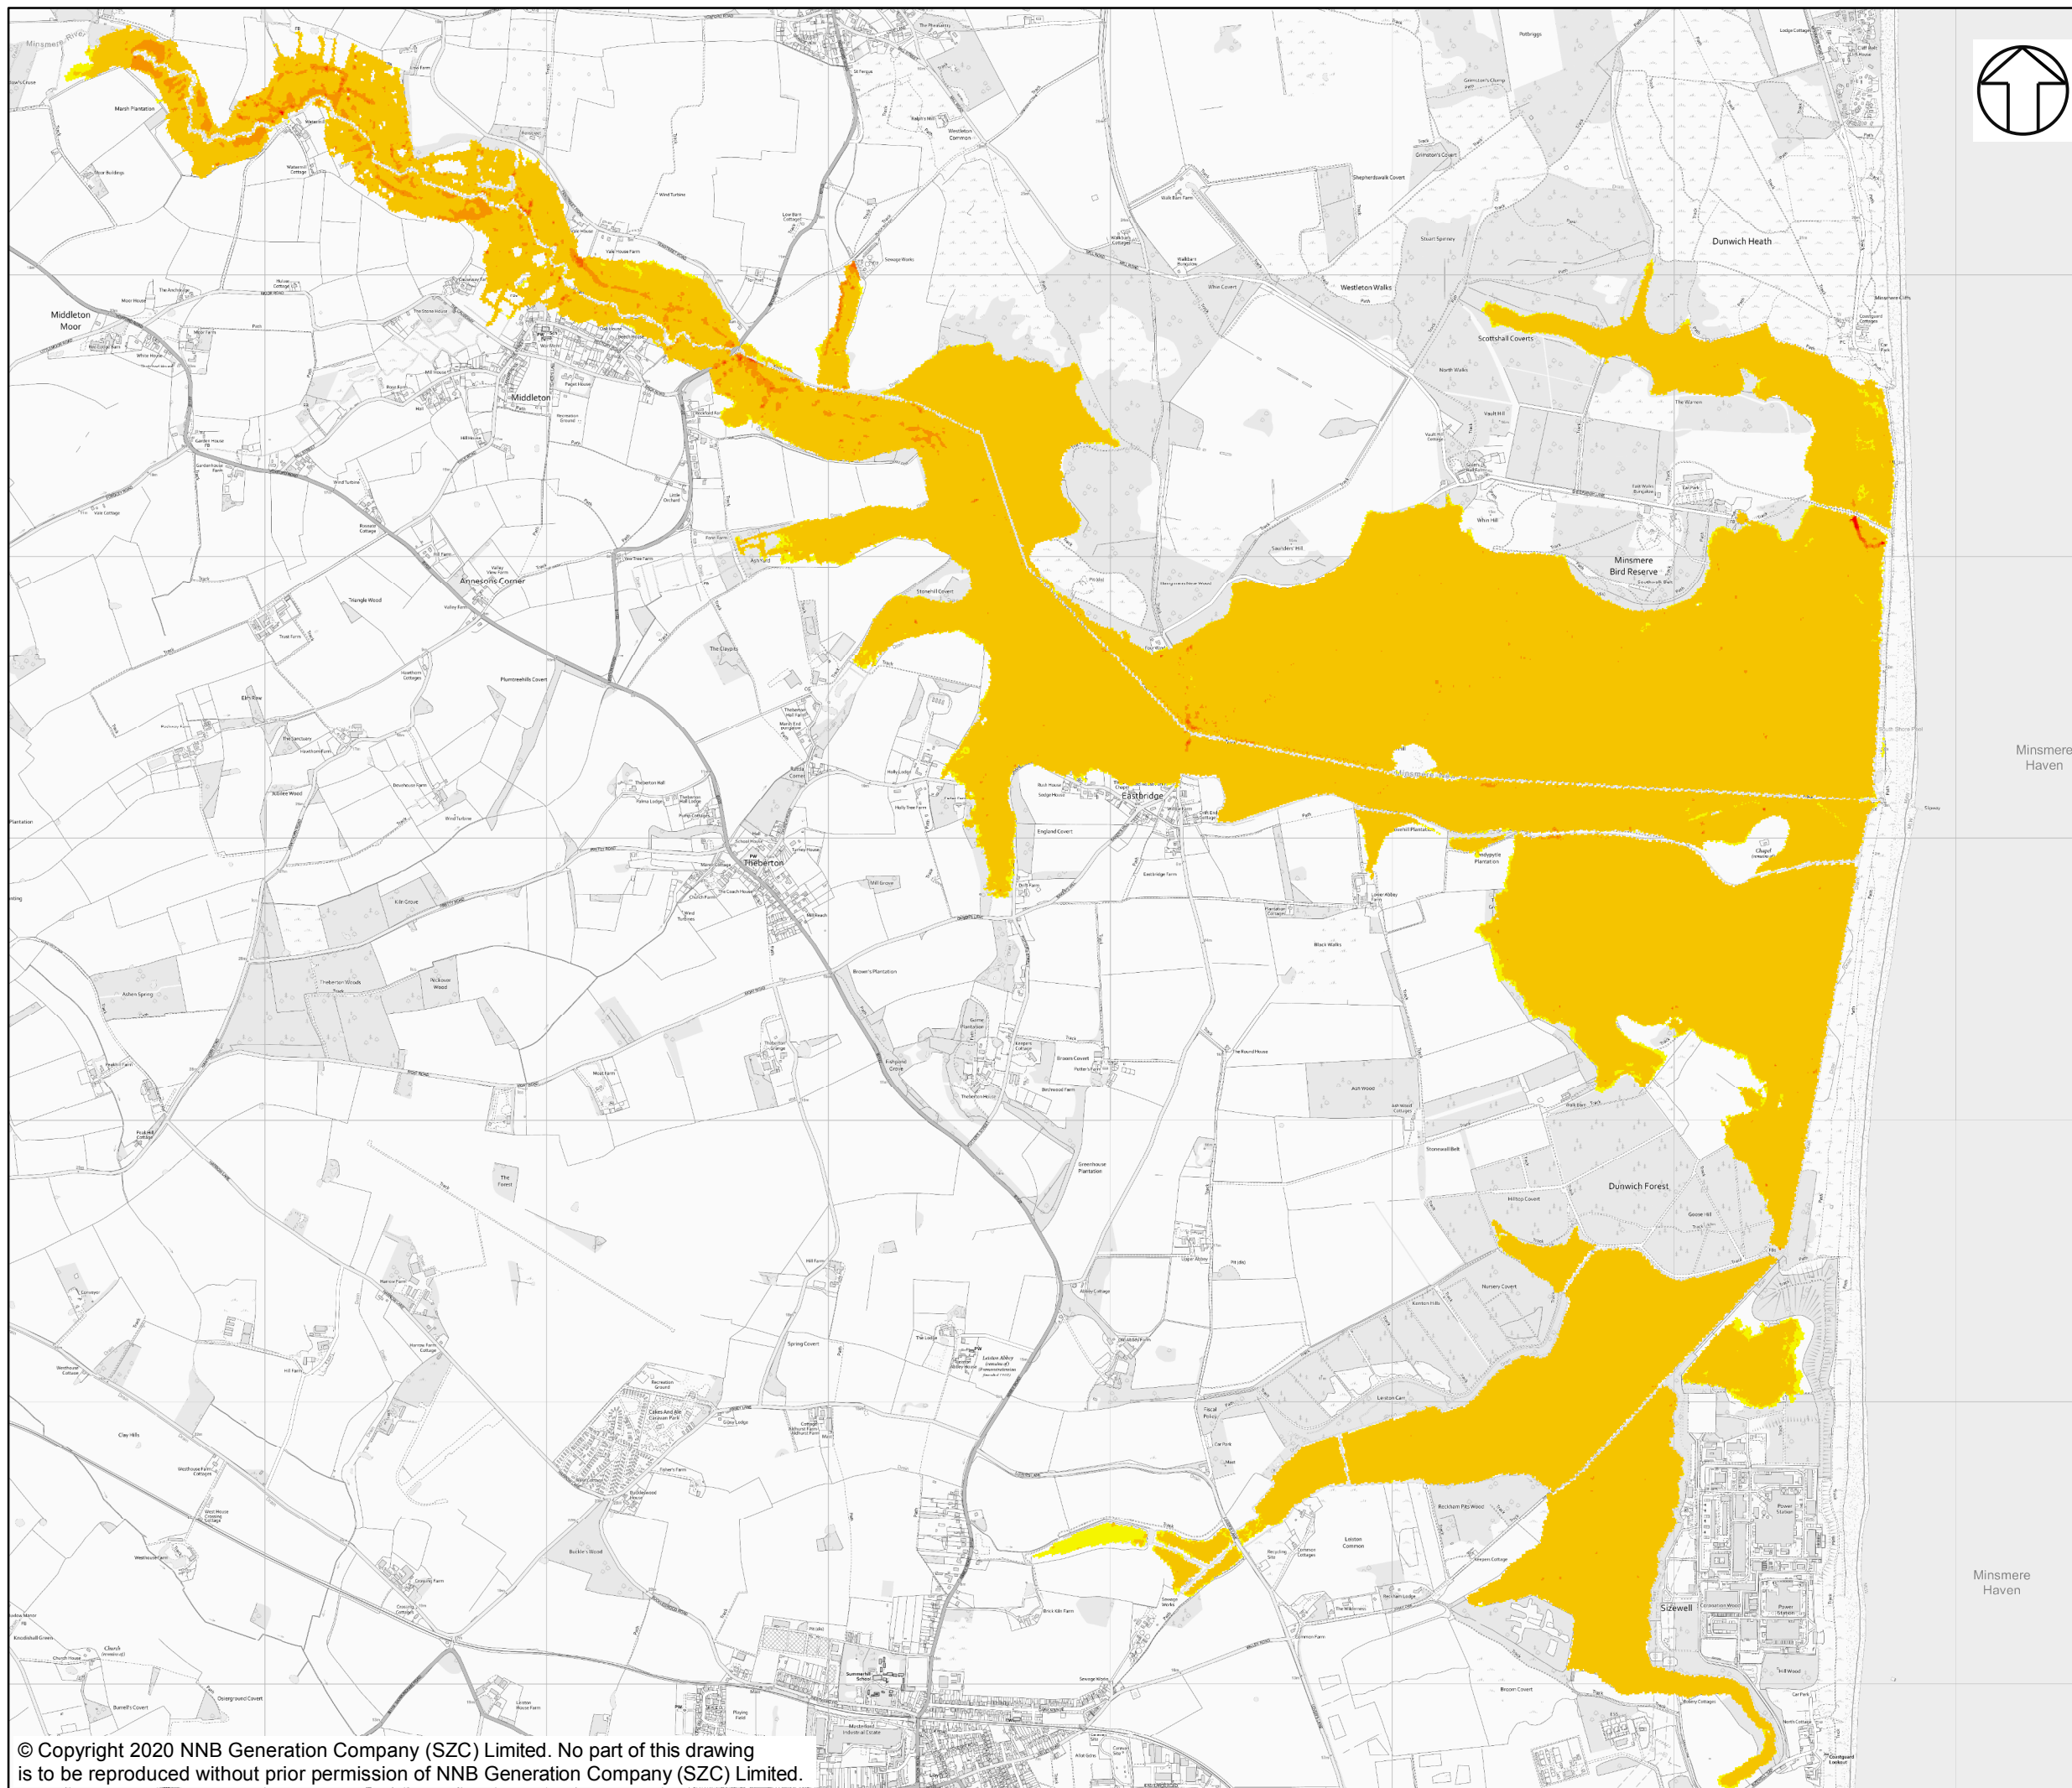

NOTES

KEY

BASELINE 5 YEAR +65%CC

MAX VELOCITY (M/S)

- 0.00
- 0.00 - 0.25
- 0.25 - 0.50
- 0.50 - 0.75
- 0.75 - 1.00
- 1.00 - 1.50

NOT PROTECTIVELY MARKED

COPYRIGHT
Reproduced from Ordnance Survey map with the permission of Ordnance Survey on behalf of the controller of Her Majesty's Stationery Office © Crown Copyright (2019). All Rights reserved. NNB GenCo 0100060408.

DOCUMENT:
SIZEWELL C
FLOOD RISK ASSESSMENT
FLUVIAL MODEL RESULTS

DRAWING TITLE:
BASELINE VELOCITY MAP
5 YEAR +65%CC

DRAWING NO:
FIGURE C.18

DATE: JAN 2020   **DRAWN:** P.S.   **SCALE:** 1:22,500 @A3