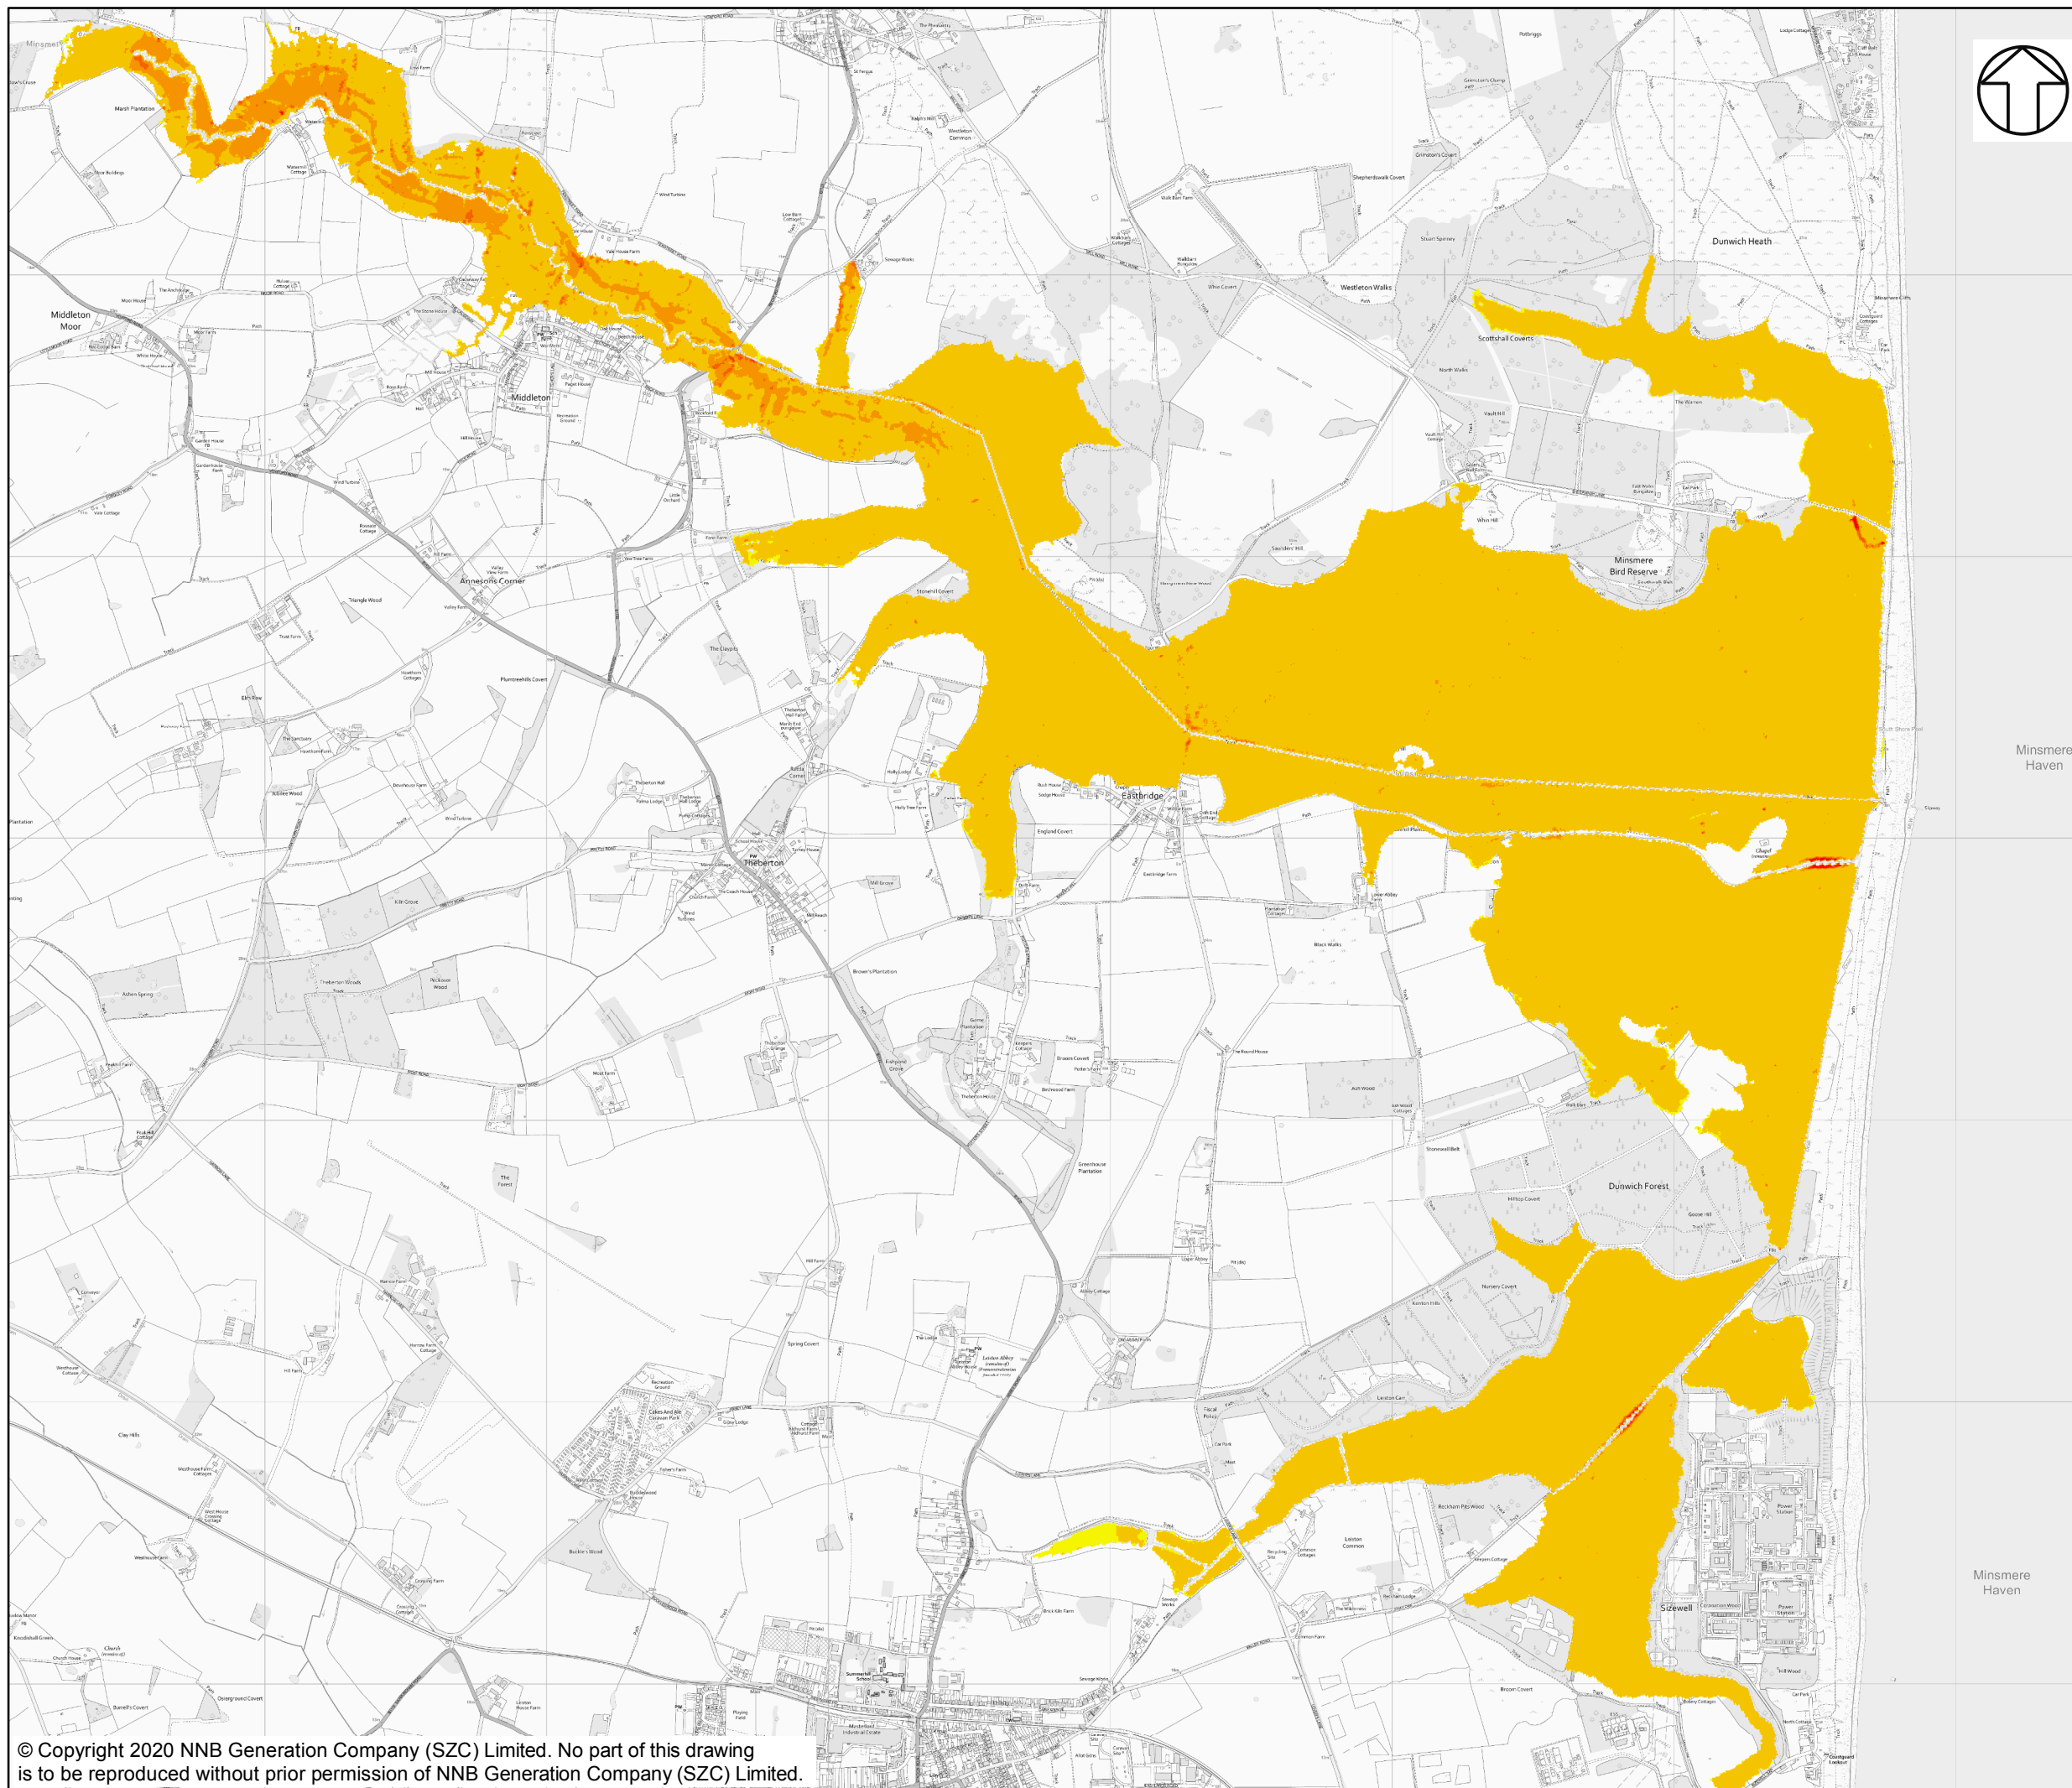

NOTES

KEY

BASELINE 100 YEAR +65%CC

MAX VELOCITY (M/S)

- 0.00
- 0.00 - 0.25
- 0.25 - 0.50
- 0.50 - 0.75
- 0.75 - 1.00
- 1.00 - 1.50

NOT PROTECTIVELY MARKED

COPYRIGHT
Reproduced from Ordnance Survey map with the permission of Ordnance Survey on behalf of the controller of Her Majesty's Stationery Office © Crown Copyright (2019). All Rights reserved. NNB GenCo 0100060408.

DOCUMENT:
SIZEWELL C
FLOOD RISK ASSESSMENT
FLUVIAL MODEL RESULTS

DRAWING TITLE:
BASELINE VELOCITY MAP
100 YEAR +65%CC

DRAWING NO:
FIGURE C.22

DATE: JAN 2020   **DRAWN:** P.S.   **SCALE:** 1:22,500 @A3