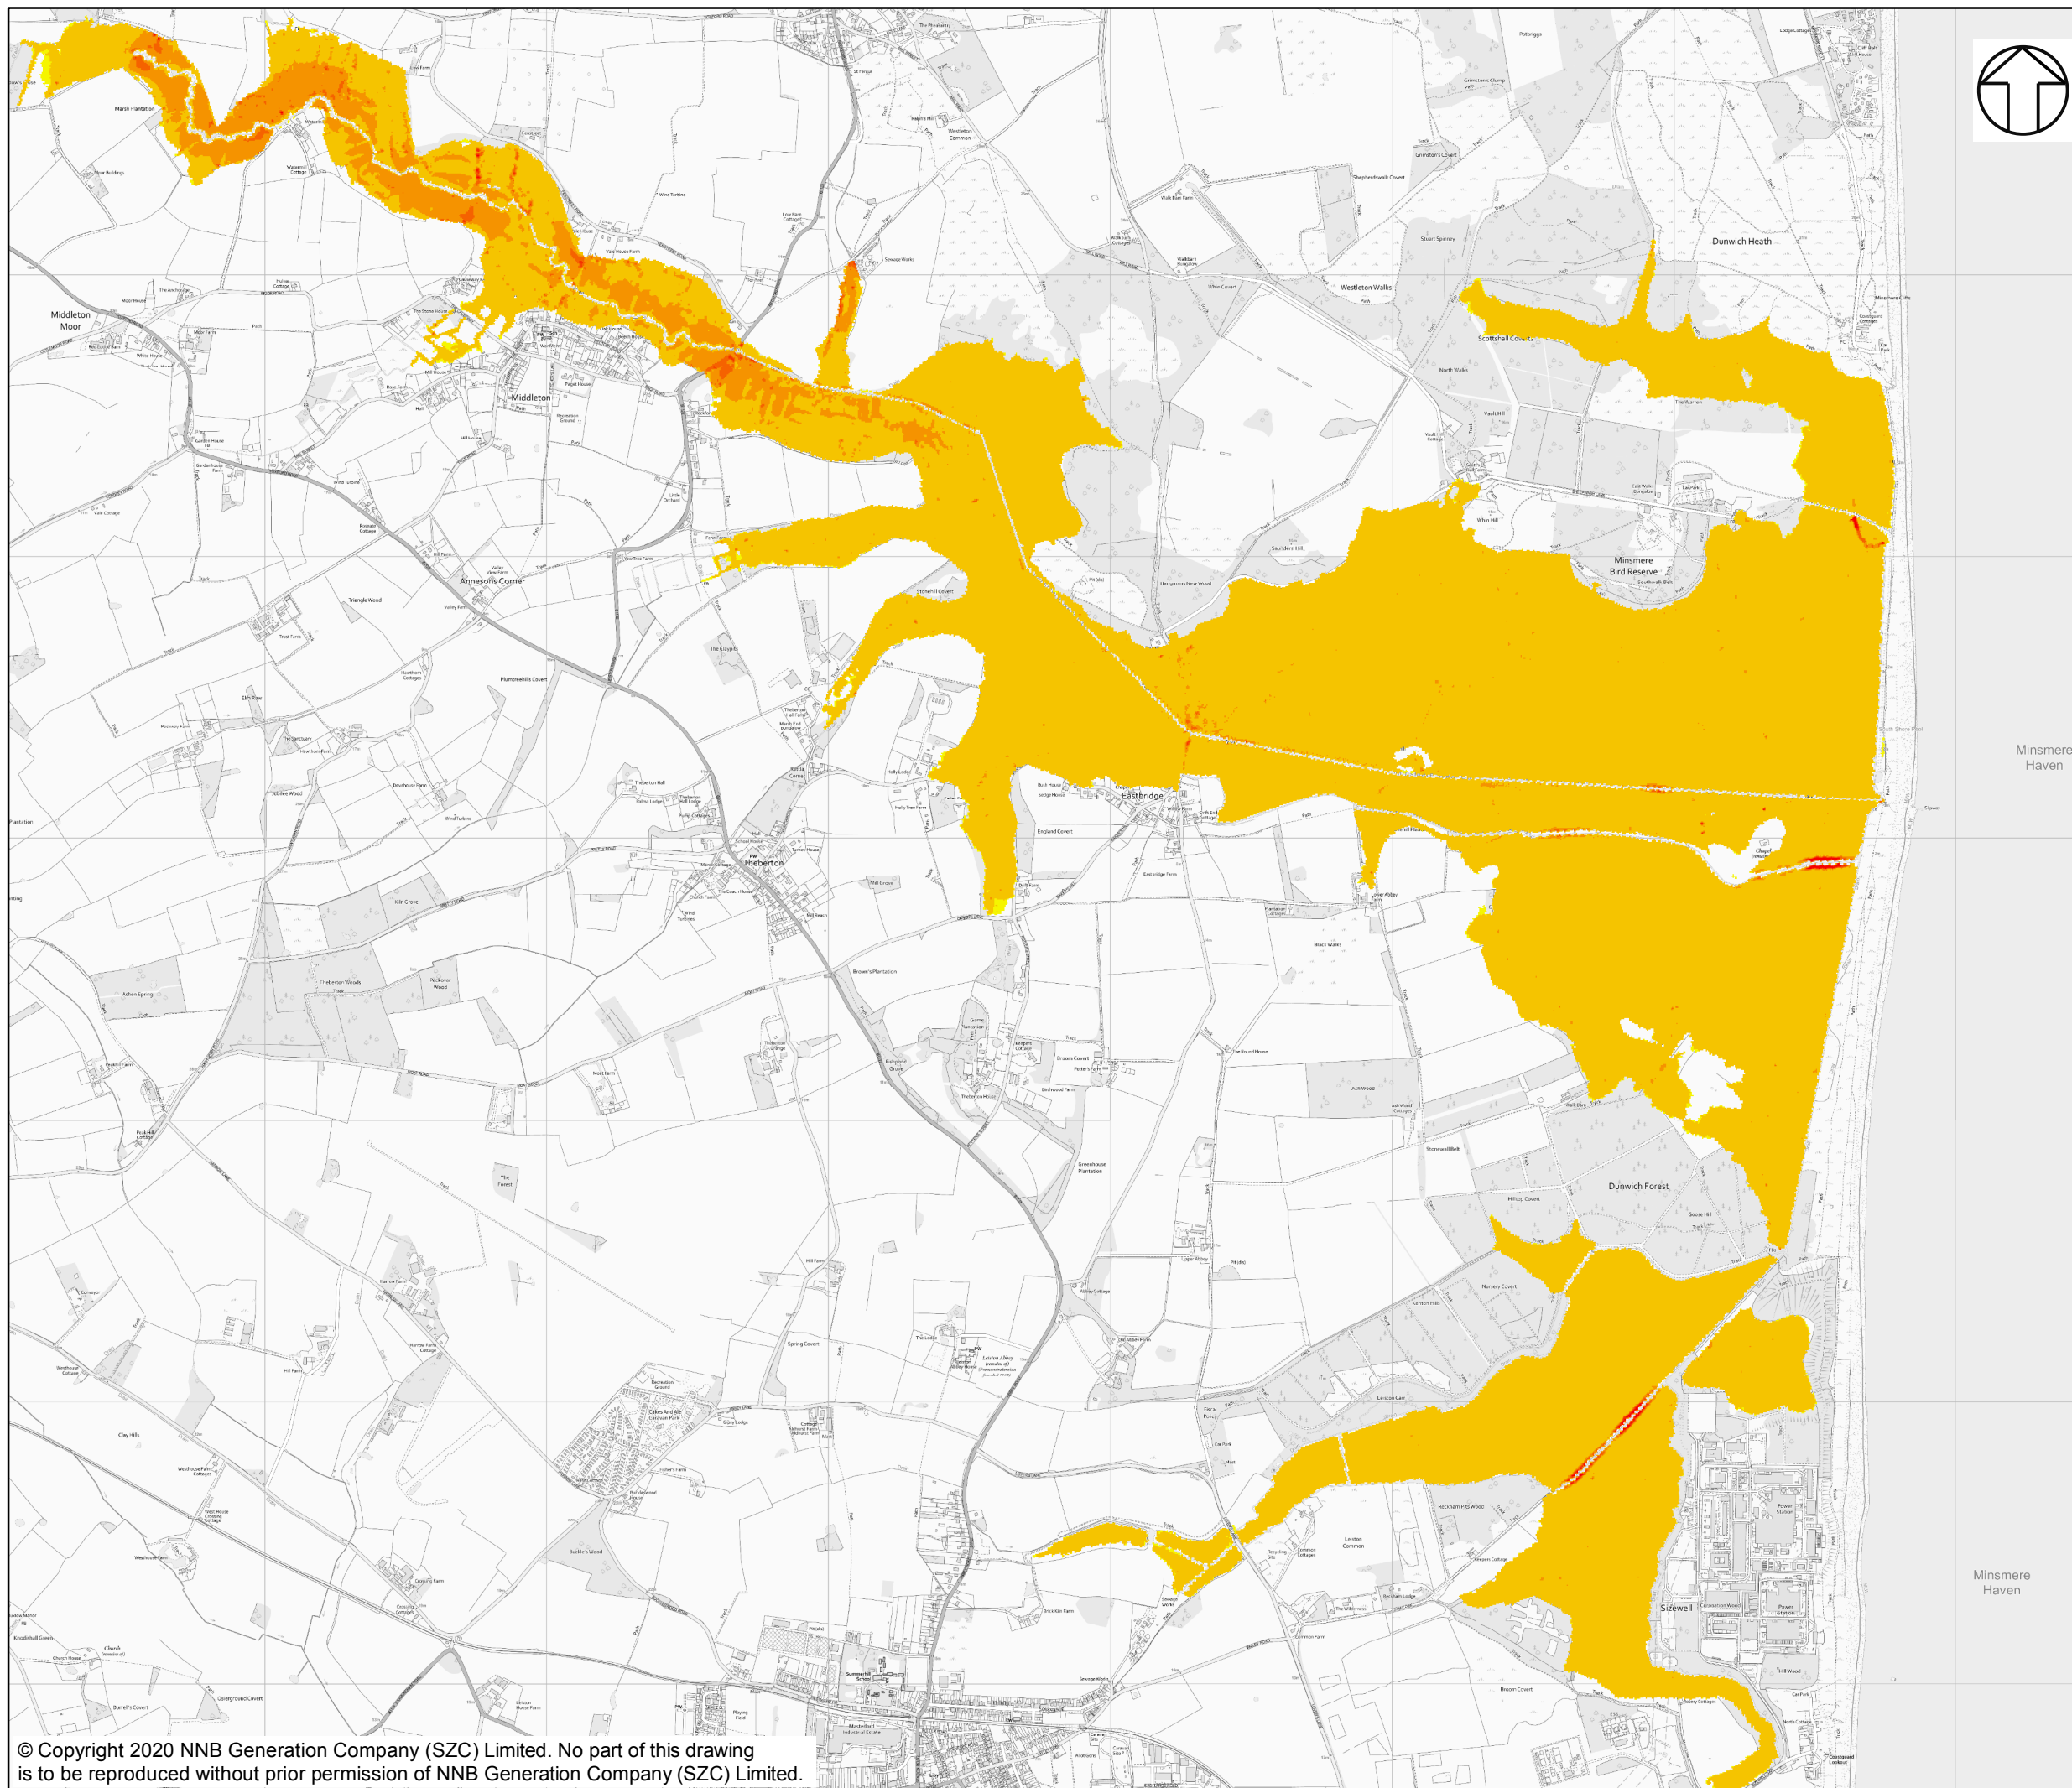

NOTES

KEY

BASELINE 1000 YEAR +65%CC

MAX VELOCITY (M/S)

- 0.00
- 0.00 - 0.25
- 0.25 - 0.50
- 0.50 - 0.75
- 0.75 - 1.00
- 1.00 - 1.50

NOT PROTECTIVELY MARKED

COPYRIGHT

Reproduced from Ordnance Survey map with the permission of Ordnance Survey on behalf of the controller of Her Majesty's Stationery Office © Crown Copyright (2019). All Rights reserved. NNB GenCo 0100060408.

DOCUMENT:
SIZEWELL C
FLOOD RISK ASSESSMENT
FLUVIAL MODEL RESULTS

DRAWING TITLE:
BASELINE VELOCITY MAP
1000 YEAR +65%CC

DRAWING NO:
FIGURE C.24

DATE: JAN 2020   **DRAWN:** P.S.   **SCALE:** 1:22,500 @A3