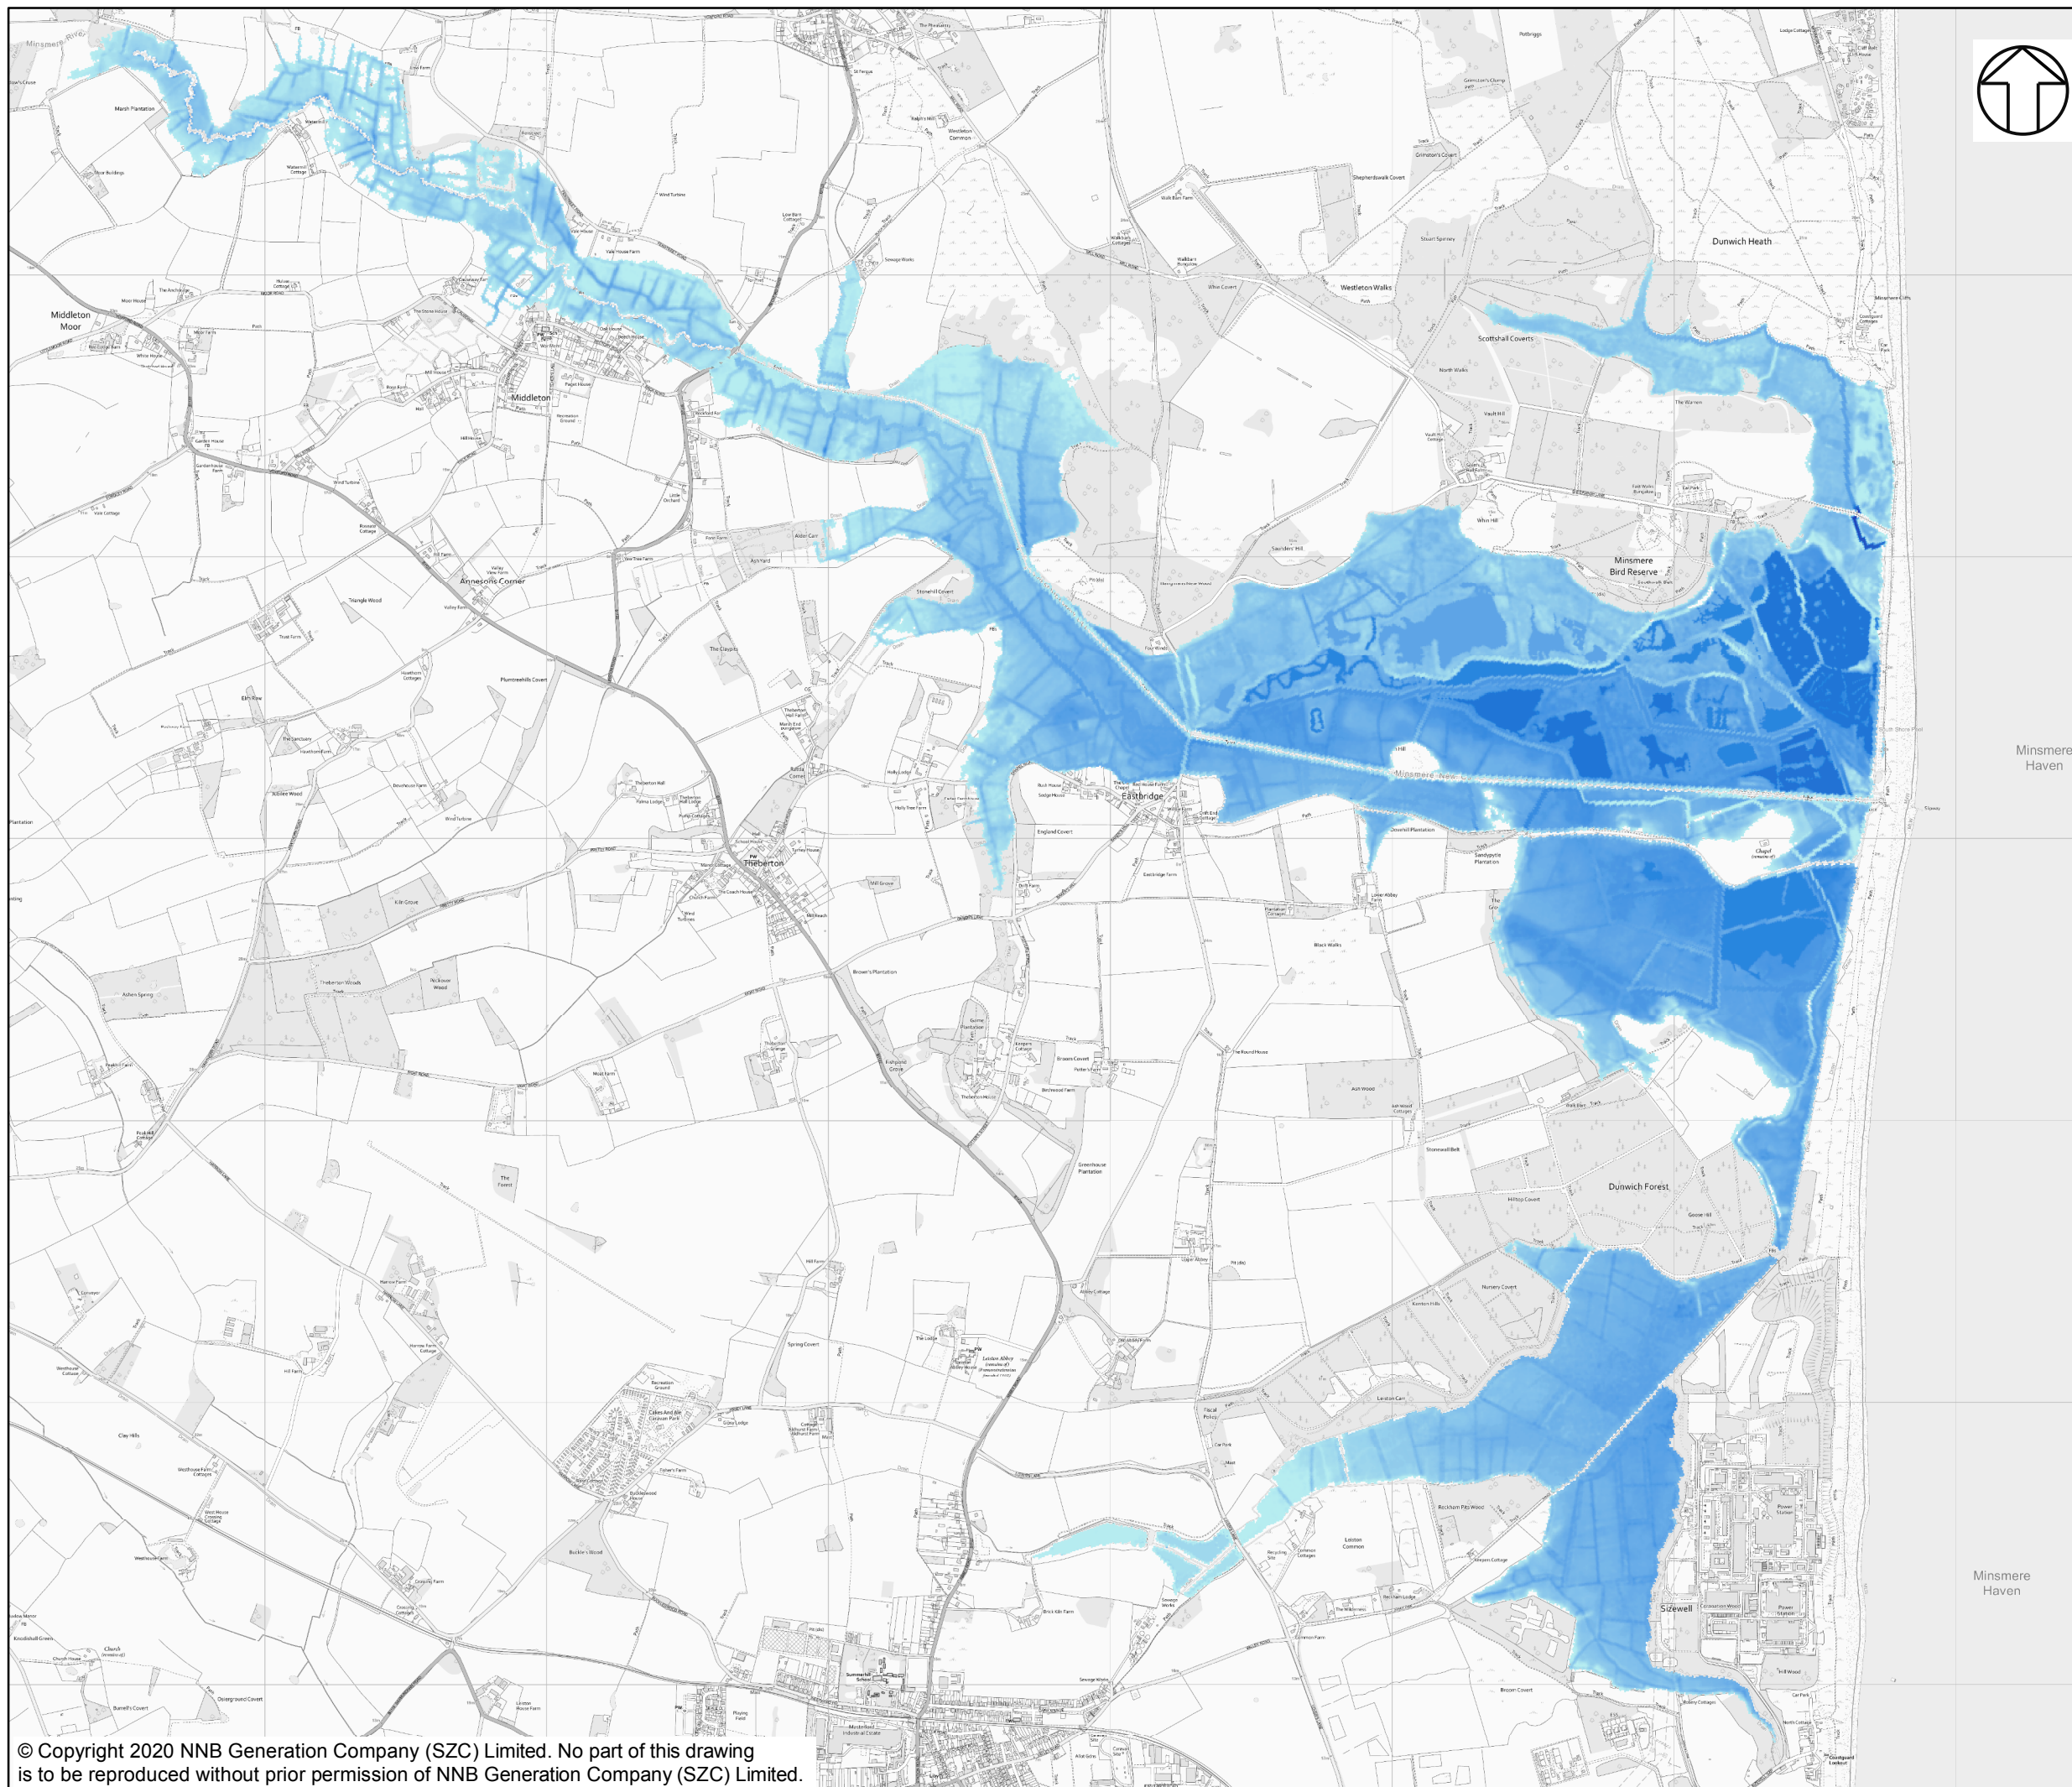

NOTES

KEY

BASELINE 5 YEAR +35%CC

FLOOD DEPTH (M)

NOT PROTECTIVELY MARKED

COPYRIGHT

Reproduced from Ordnance Survey map with the permission of Ordnance Survey on behalf of the controller of Her Majesty's Stationary Office © Crown Copyright (2019). All Rights reserved. NNB GenCo 0100060408.

DOCUMENT:
**SIZEWELL C
FLOOD RISK ASSESSMENT
FLUVIAL MODEL RESULTS**

DRAWING TITLE:
**BASELINE FLOOD DEPTH
5 YEAR +35%CC**

DRAWING NO:
FIGURE C.1

DATE: **JAN 2020**   DRAWN: **P.S.**   SCALE: **1:22,500 @A3**