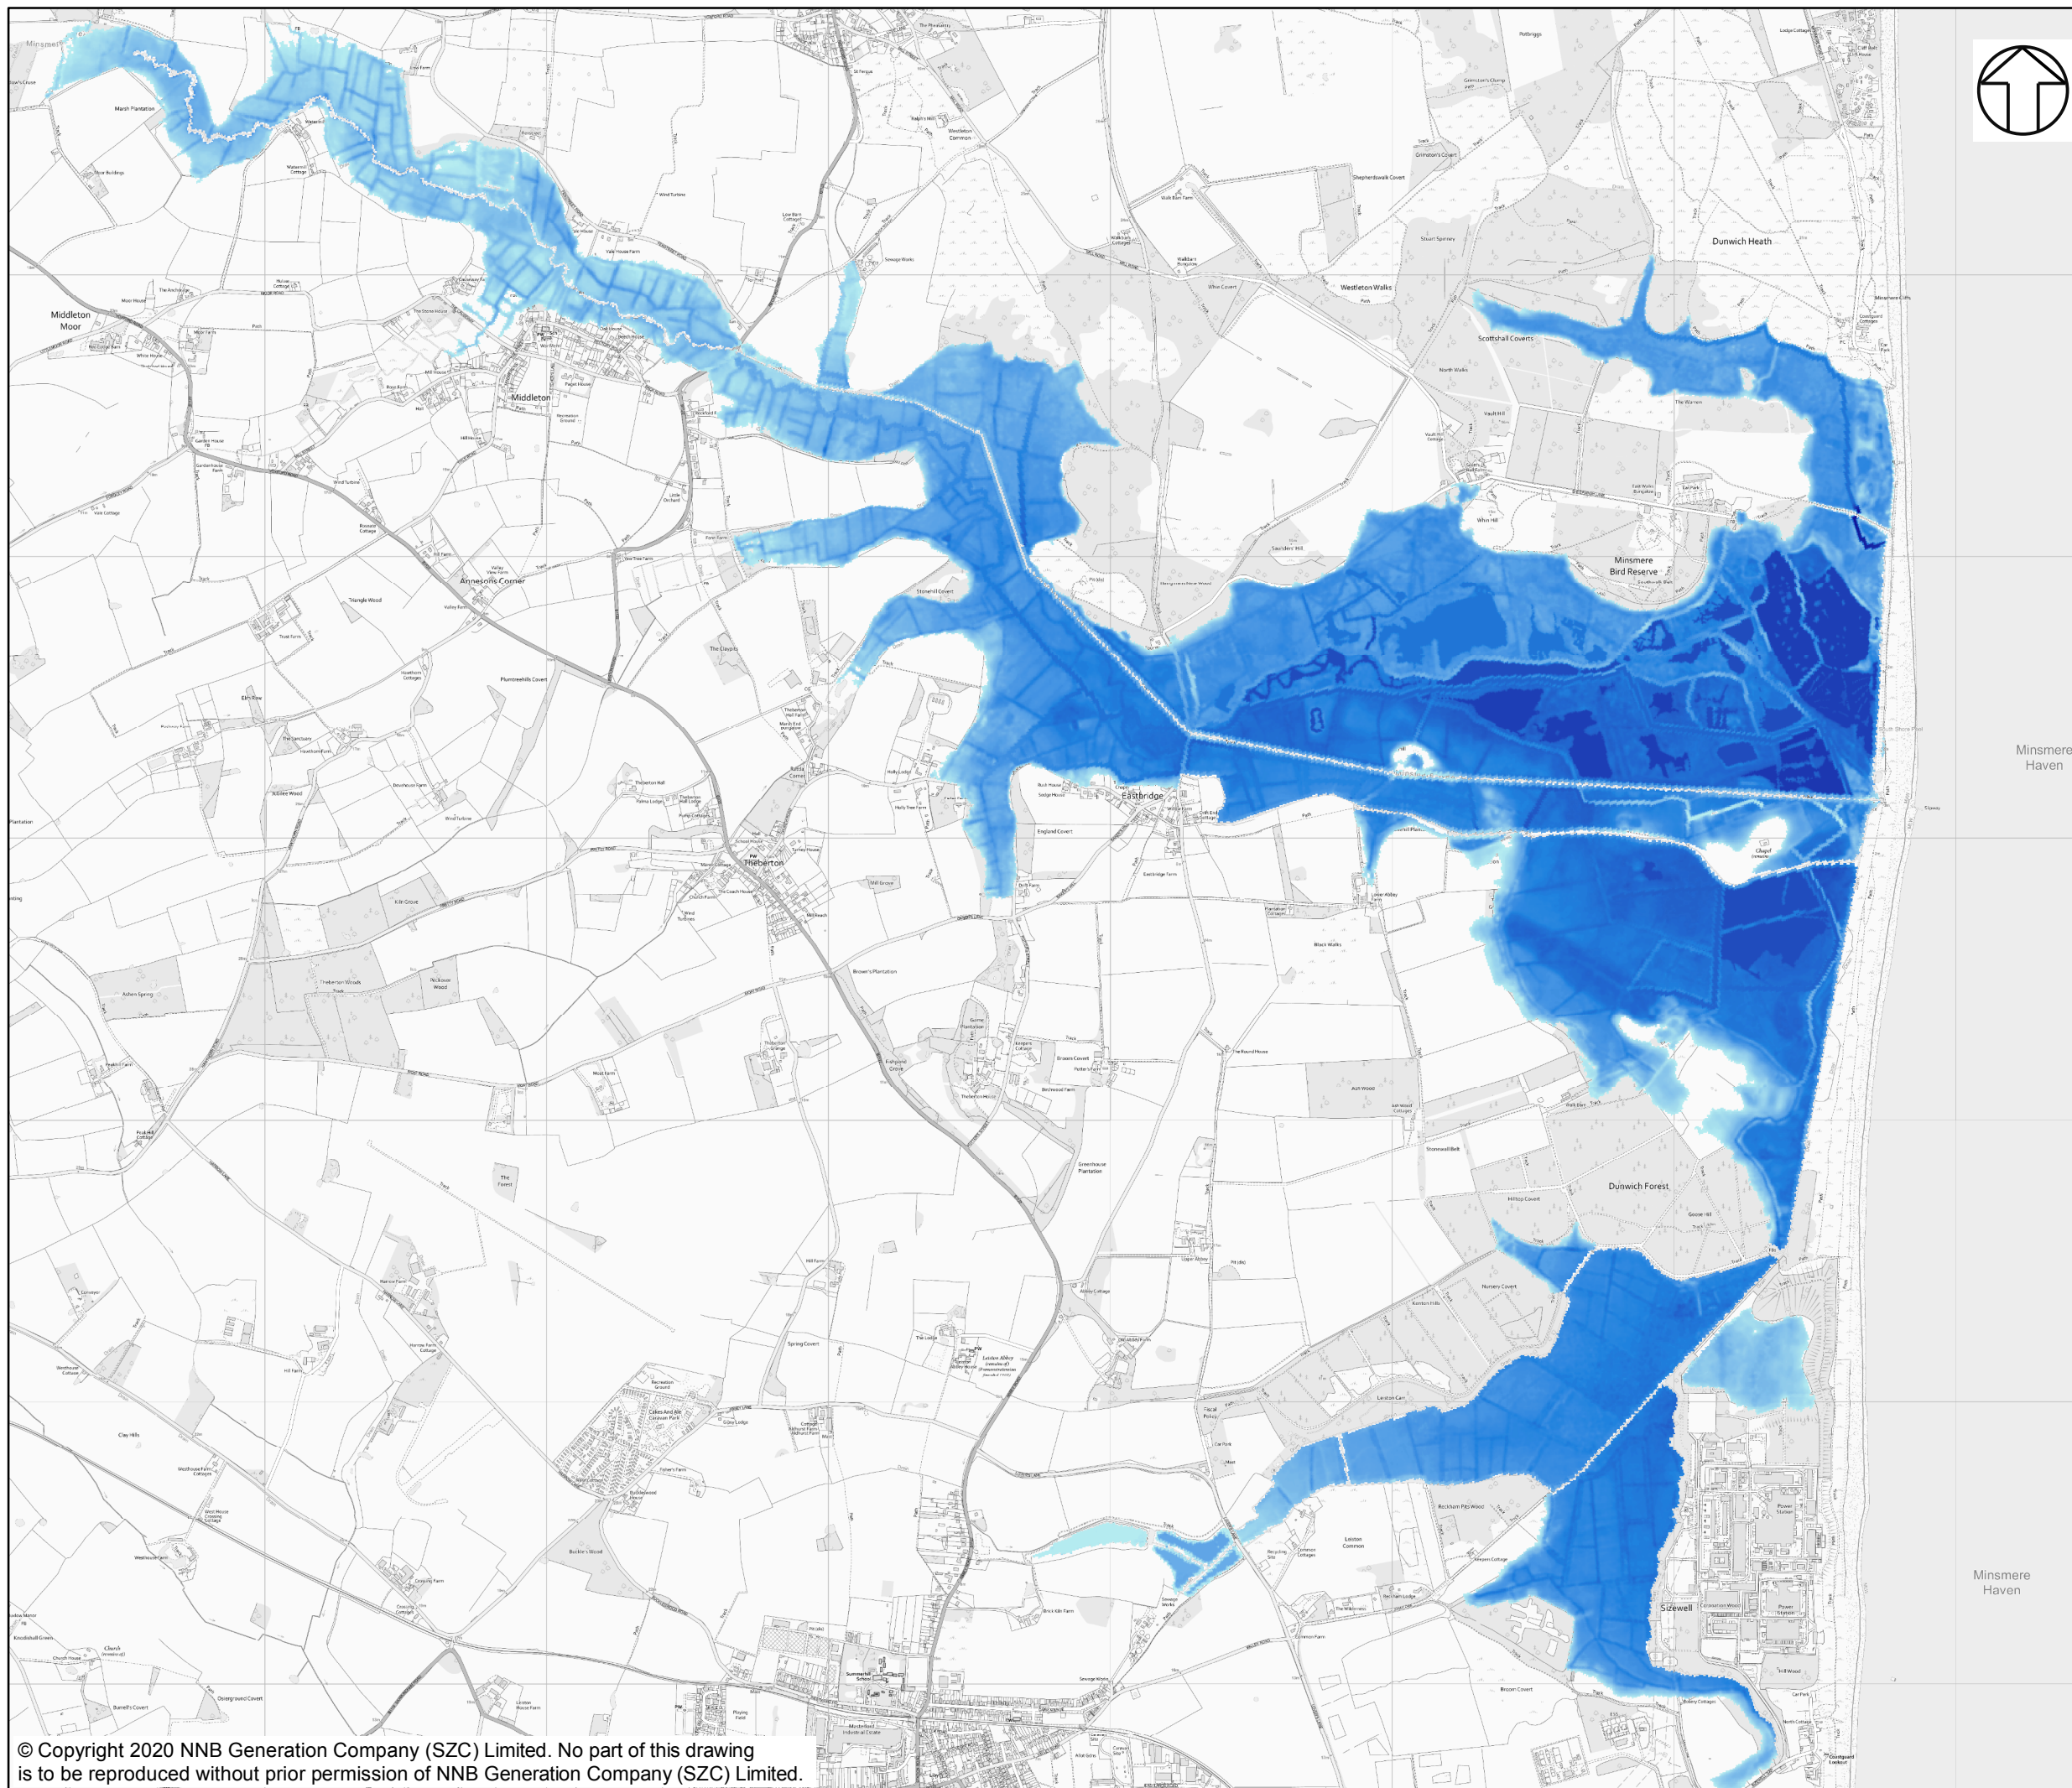

NOTES

KEY

BASELINE 100 YEAR +65%CC

FLOOD DEPTH (M)

NOT PROTECTIVELY MARKED

COPYRIGHT

Reproduced from Ordnance Survey map with the permission of Ordnance Survey on behalf of the controller of Her Majesty's Stationery Office © Crown Copyright (2019). All Rights reserved. NNB GenCo 0100060408.

DOCUMENT:
**SIZEWELL C
FLOOD RISK ASSESSMENT
FLUVIAL MODEL RESULTS**

DRAWING TITLE:
**BASELINE FLOOD DEPTH
100 YEAR +65%CC**

DRAWING NO:
FIGURE C.6

DATE: **JAN 2020**   DRAWN: **P.S.**   SCALE: **1:22,500 @A3**