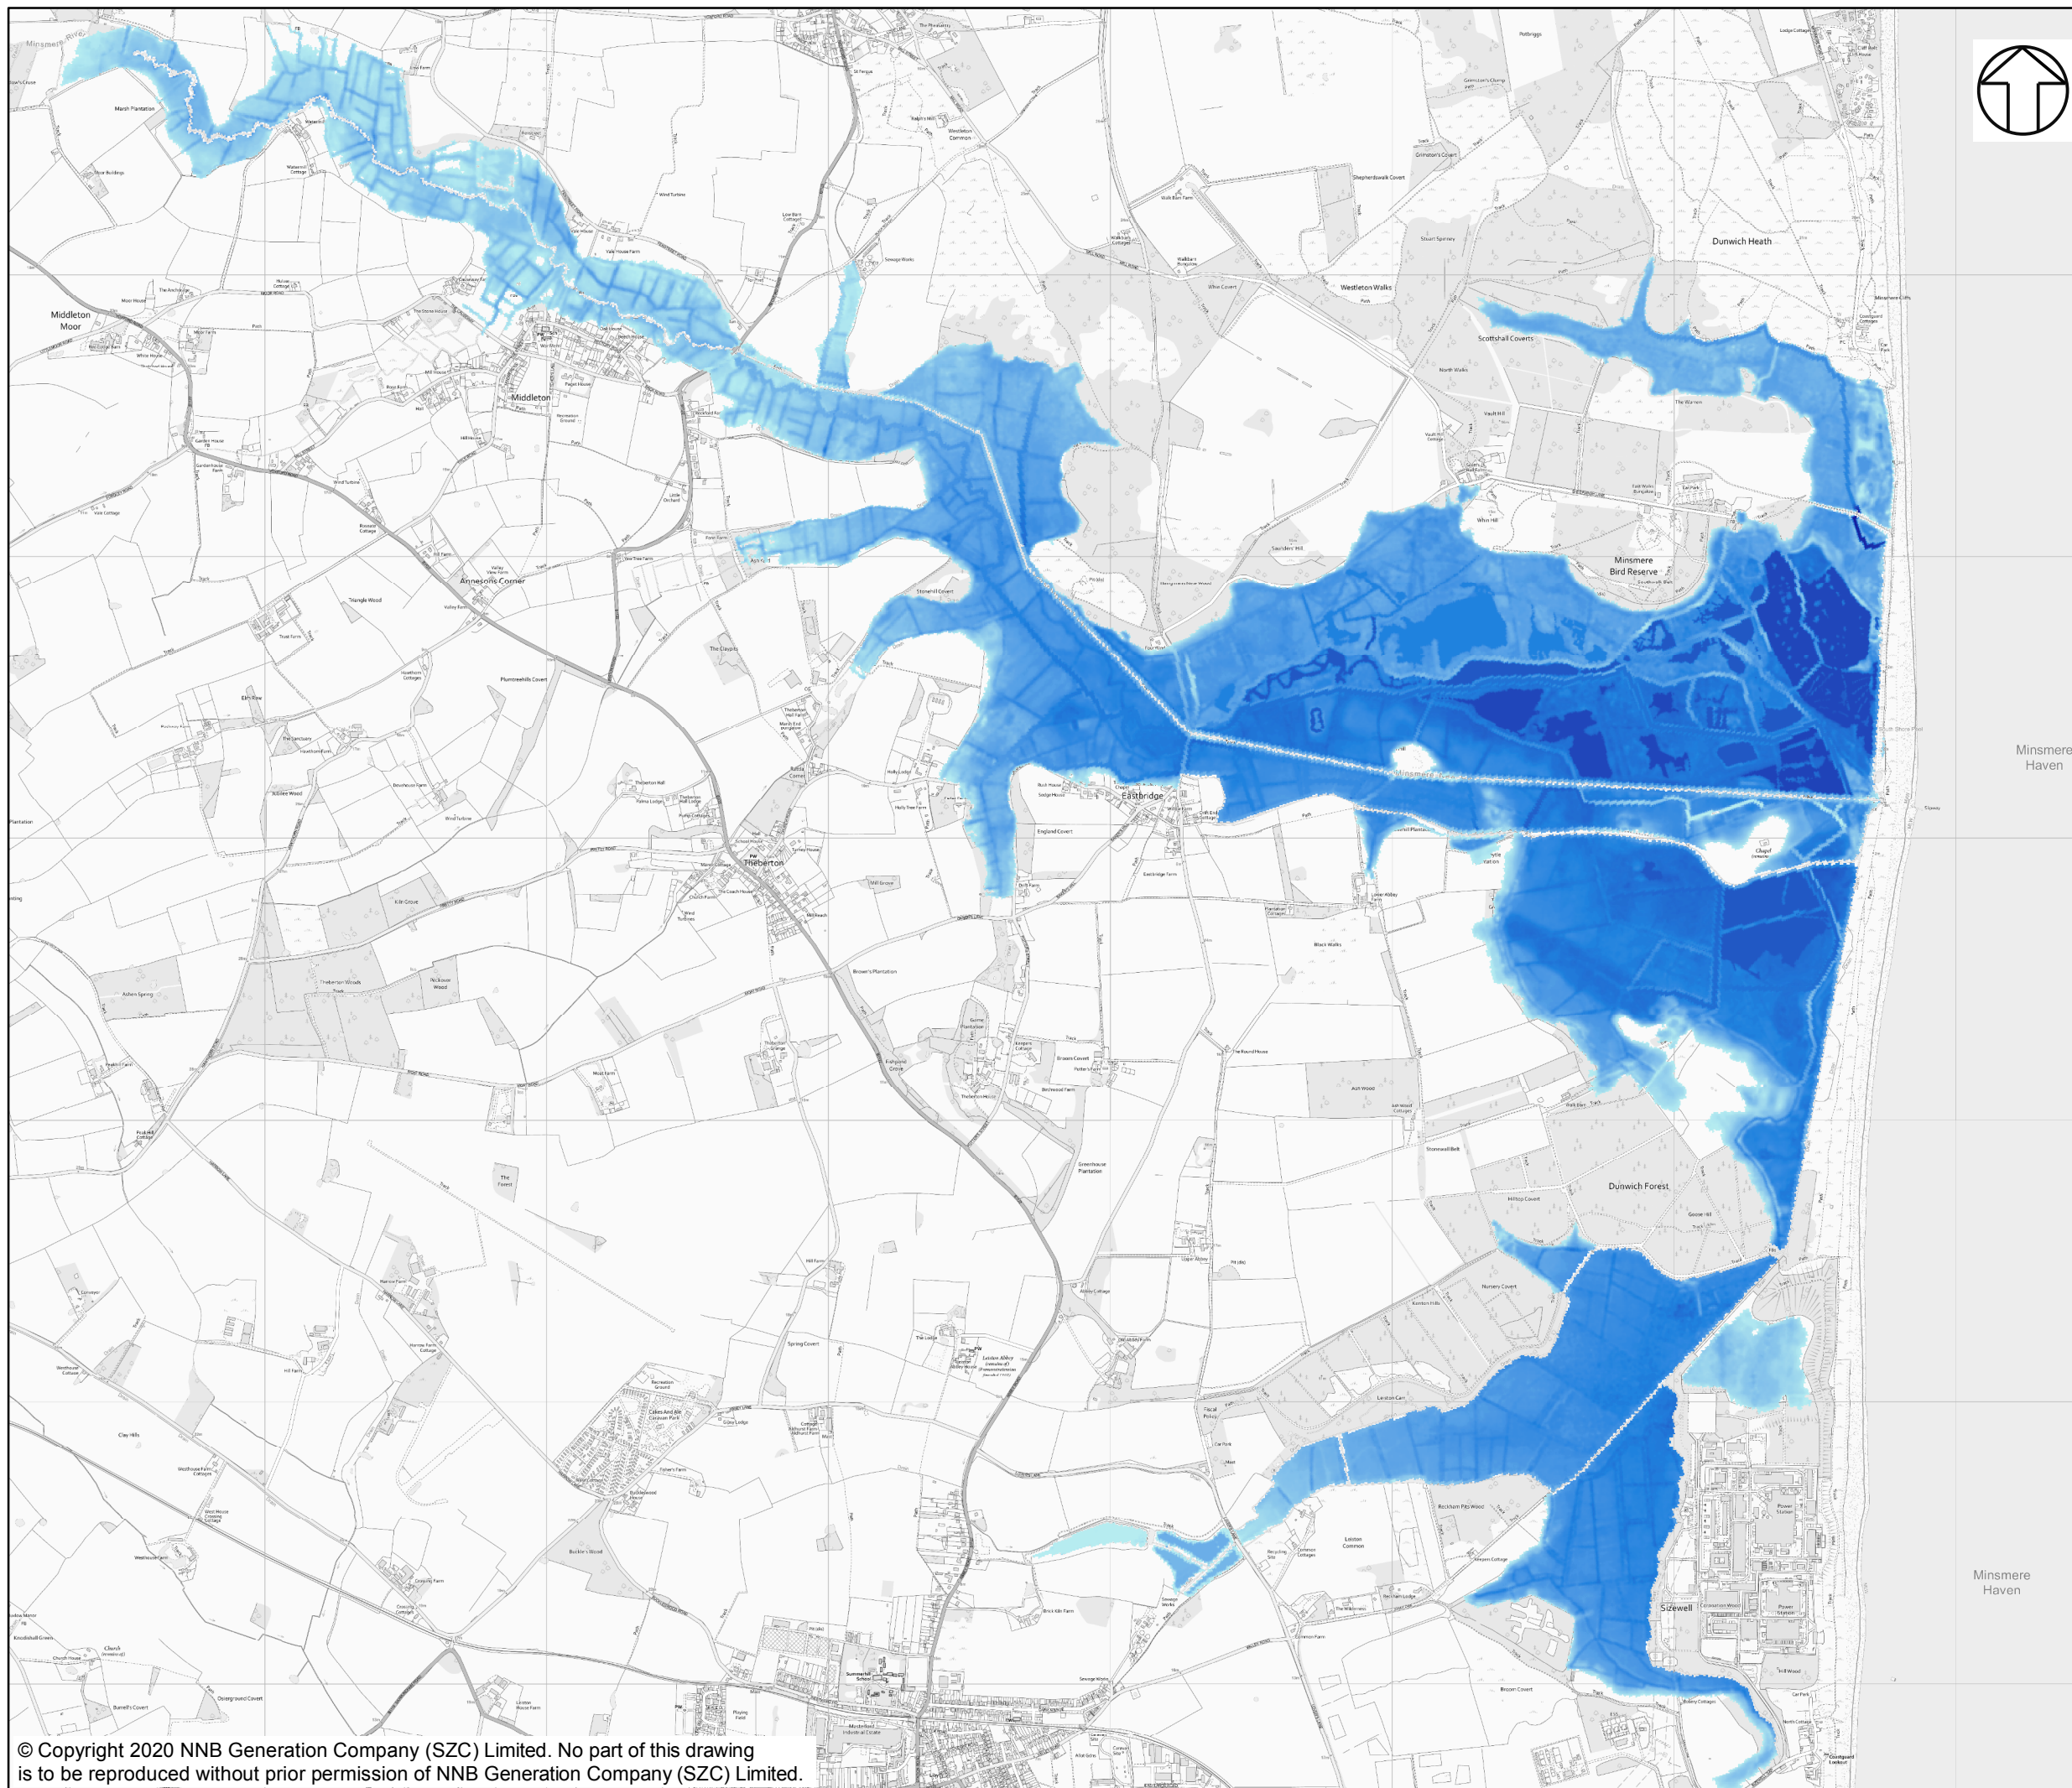

NOTES

KEY

BASELINE 20 YEAR +65%CC

FLOOD DEPTH (M)

NOT PROTECTIVELY MARKED

COPYRIGHT

Reproduced from Ordnance Survey map with the permission of Ordnance Survey on behalf of the controller of Her Majesty's Stationery Office © Crown Copyright (2019). All Rights reserved. NNB GenCo 0100060408.

DOCUMENT:
SIZEWELL C
FLOOD RISK ASSESSMENT
FLUVIAL MODEL RESULTS

DRAWING TITLE:
BASELINE FLOOD DEPTH
20 YEAR +65%CC

DRAWING NO:
FIGURE C.4

DATE: JAN 2020   **DRAWN:** P.S.   **SCALE:** 1:22,500 @A3