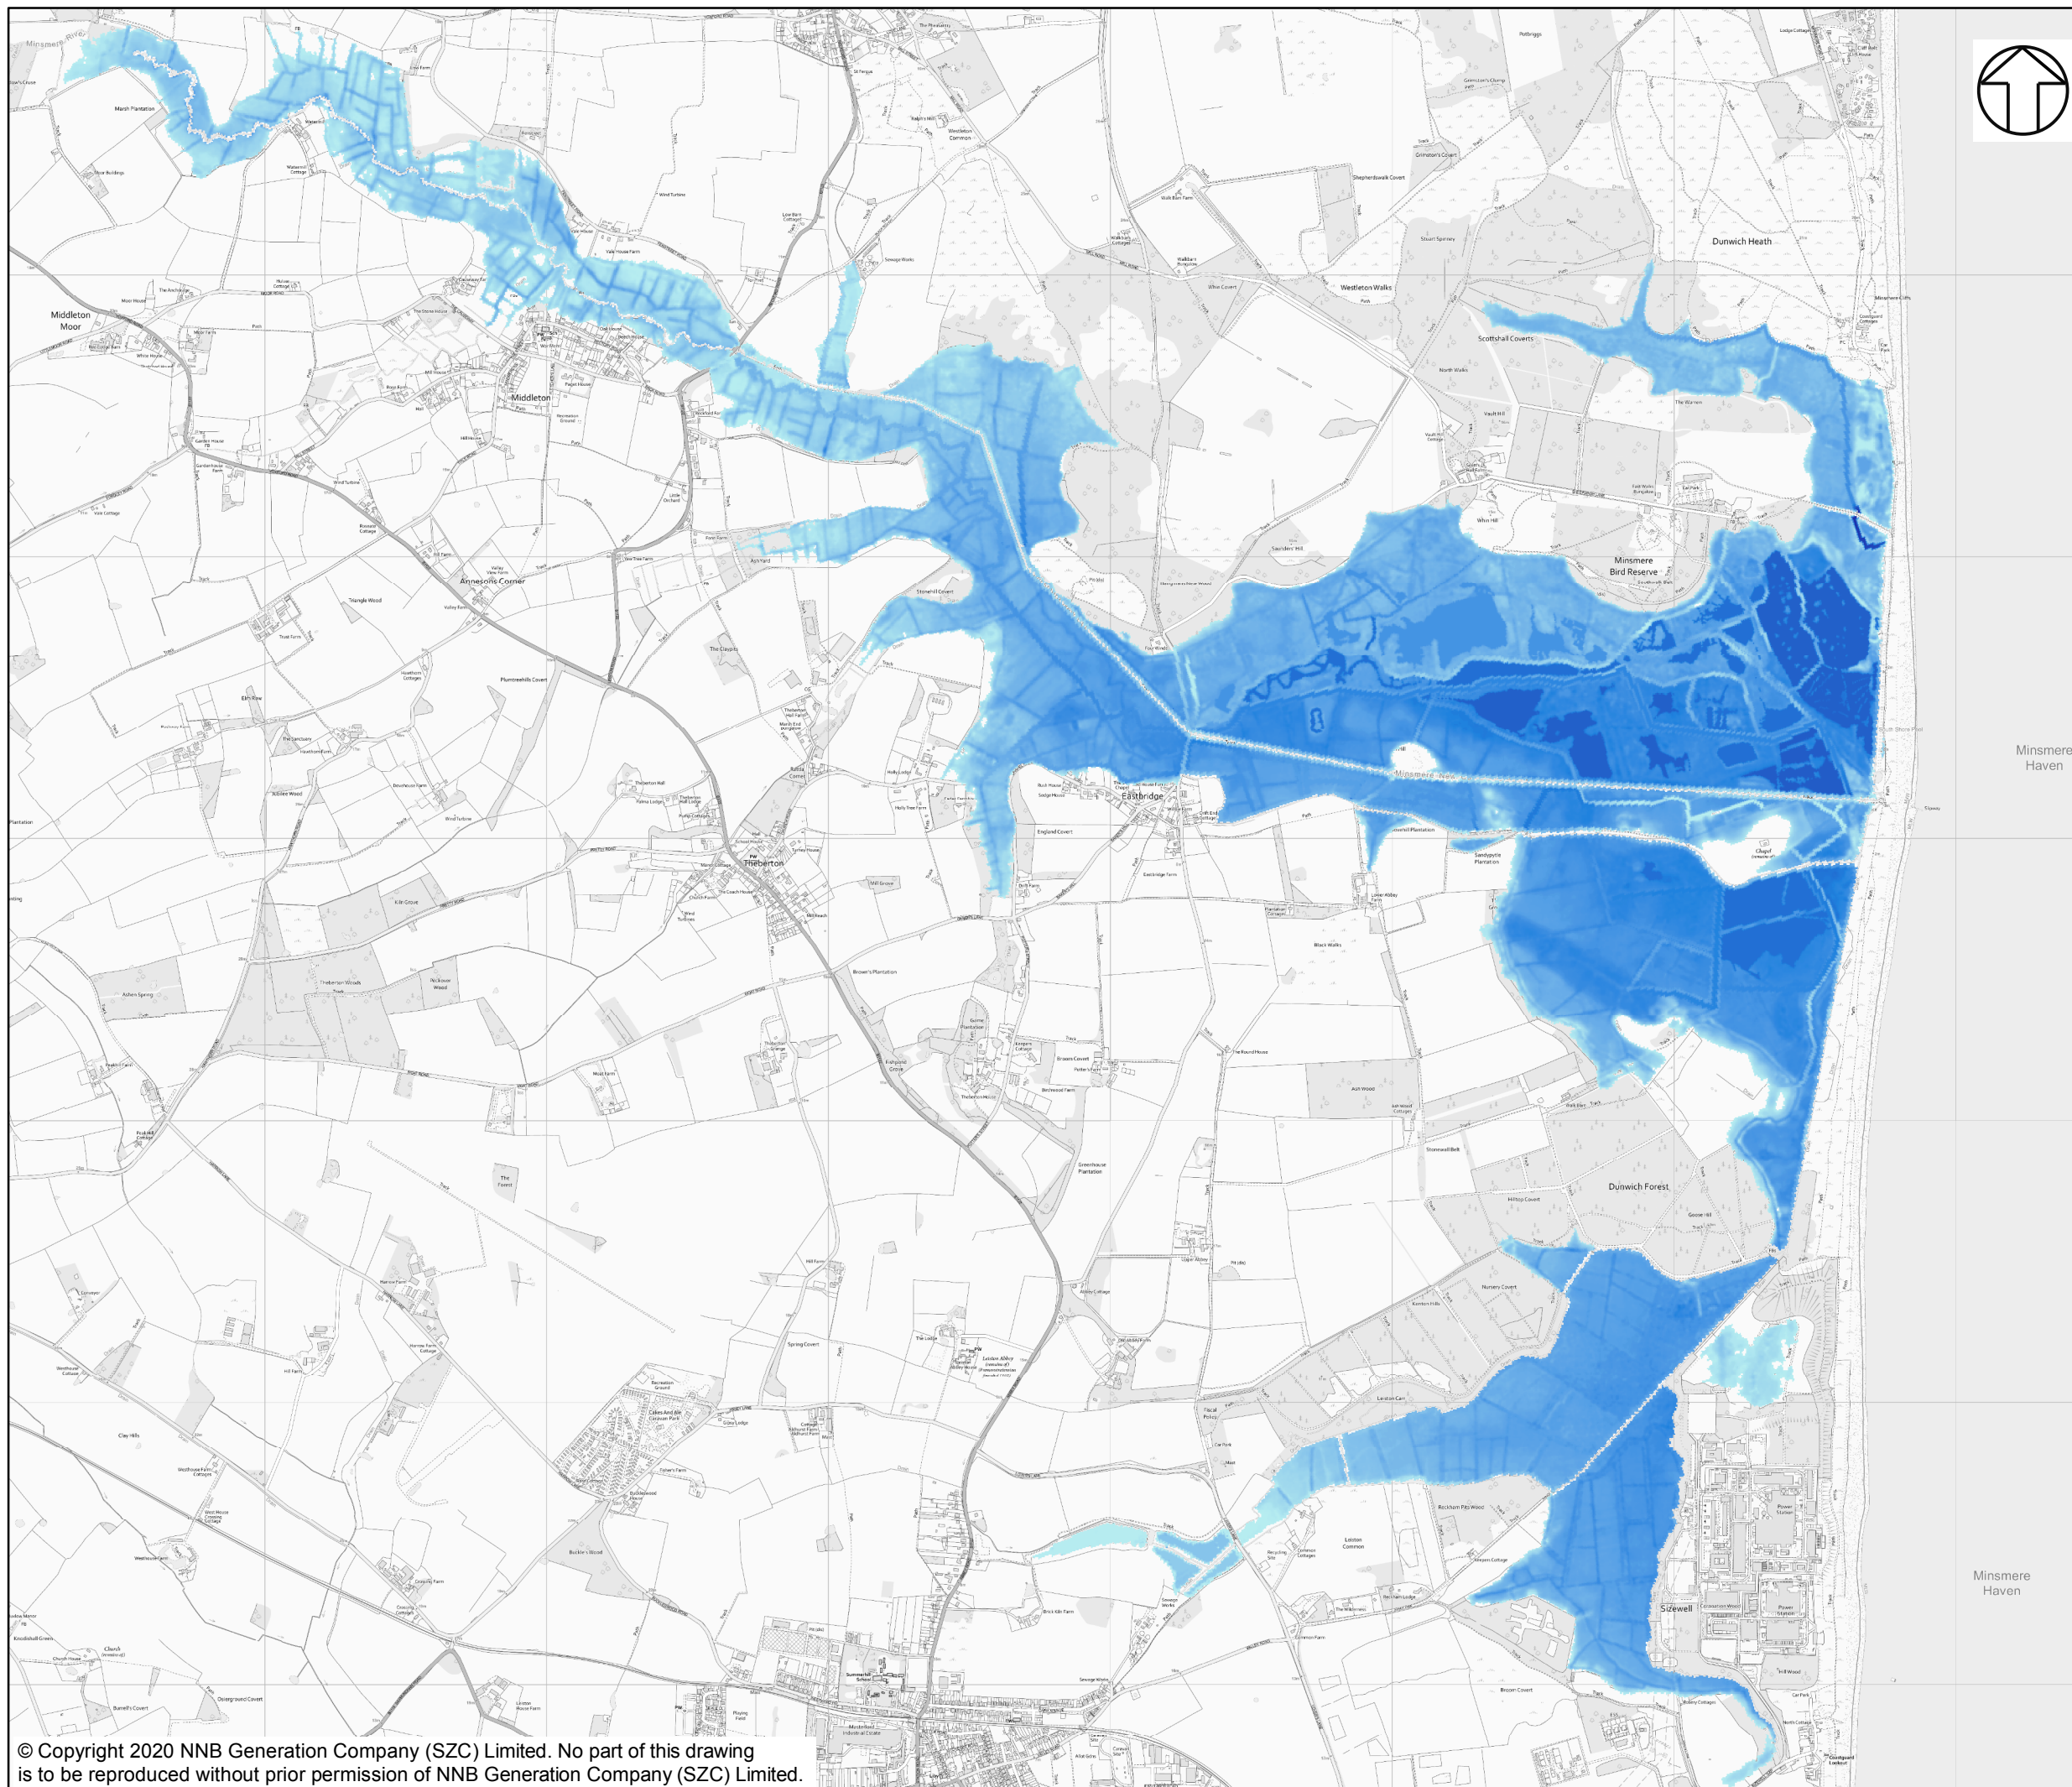

NOTES

KEY

BASELINE 20 YEAR +35%CC

FLOOD DEPTH (M)

NOT PROTECTIVELY MARKED

COPYRIGHT

Reproduced from Ordnance Survey map with the permission of Ordnance Survey on behalf of the controller of Her Majesty's Stationery Office © Crown Copyright (2019). All Rights reserved. NNB GenCo 0100060408.

DOCUMENT:
**SIZEWELL C
FLOOD RISK ASSESSMENT
FLUVIAL MODEL RESULTS**

DRAWING TITLE:
**BASELINE FLOOD DEPTH
20 YEAR +35%CC**

DRAWING NO:
FIGURE C.3

DATE: **JAN 2020**   DRAWN: **P.S.**   SCALE: **1:22,500 @A3**