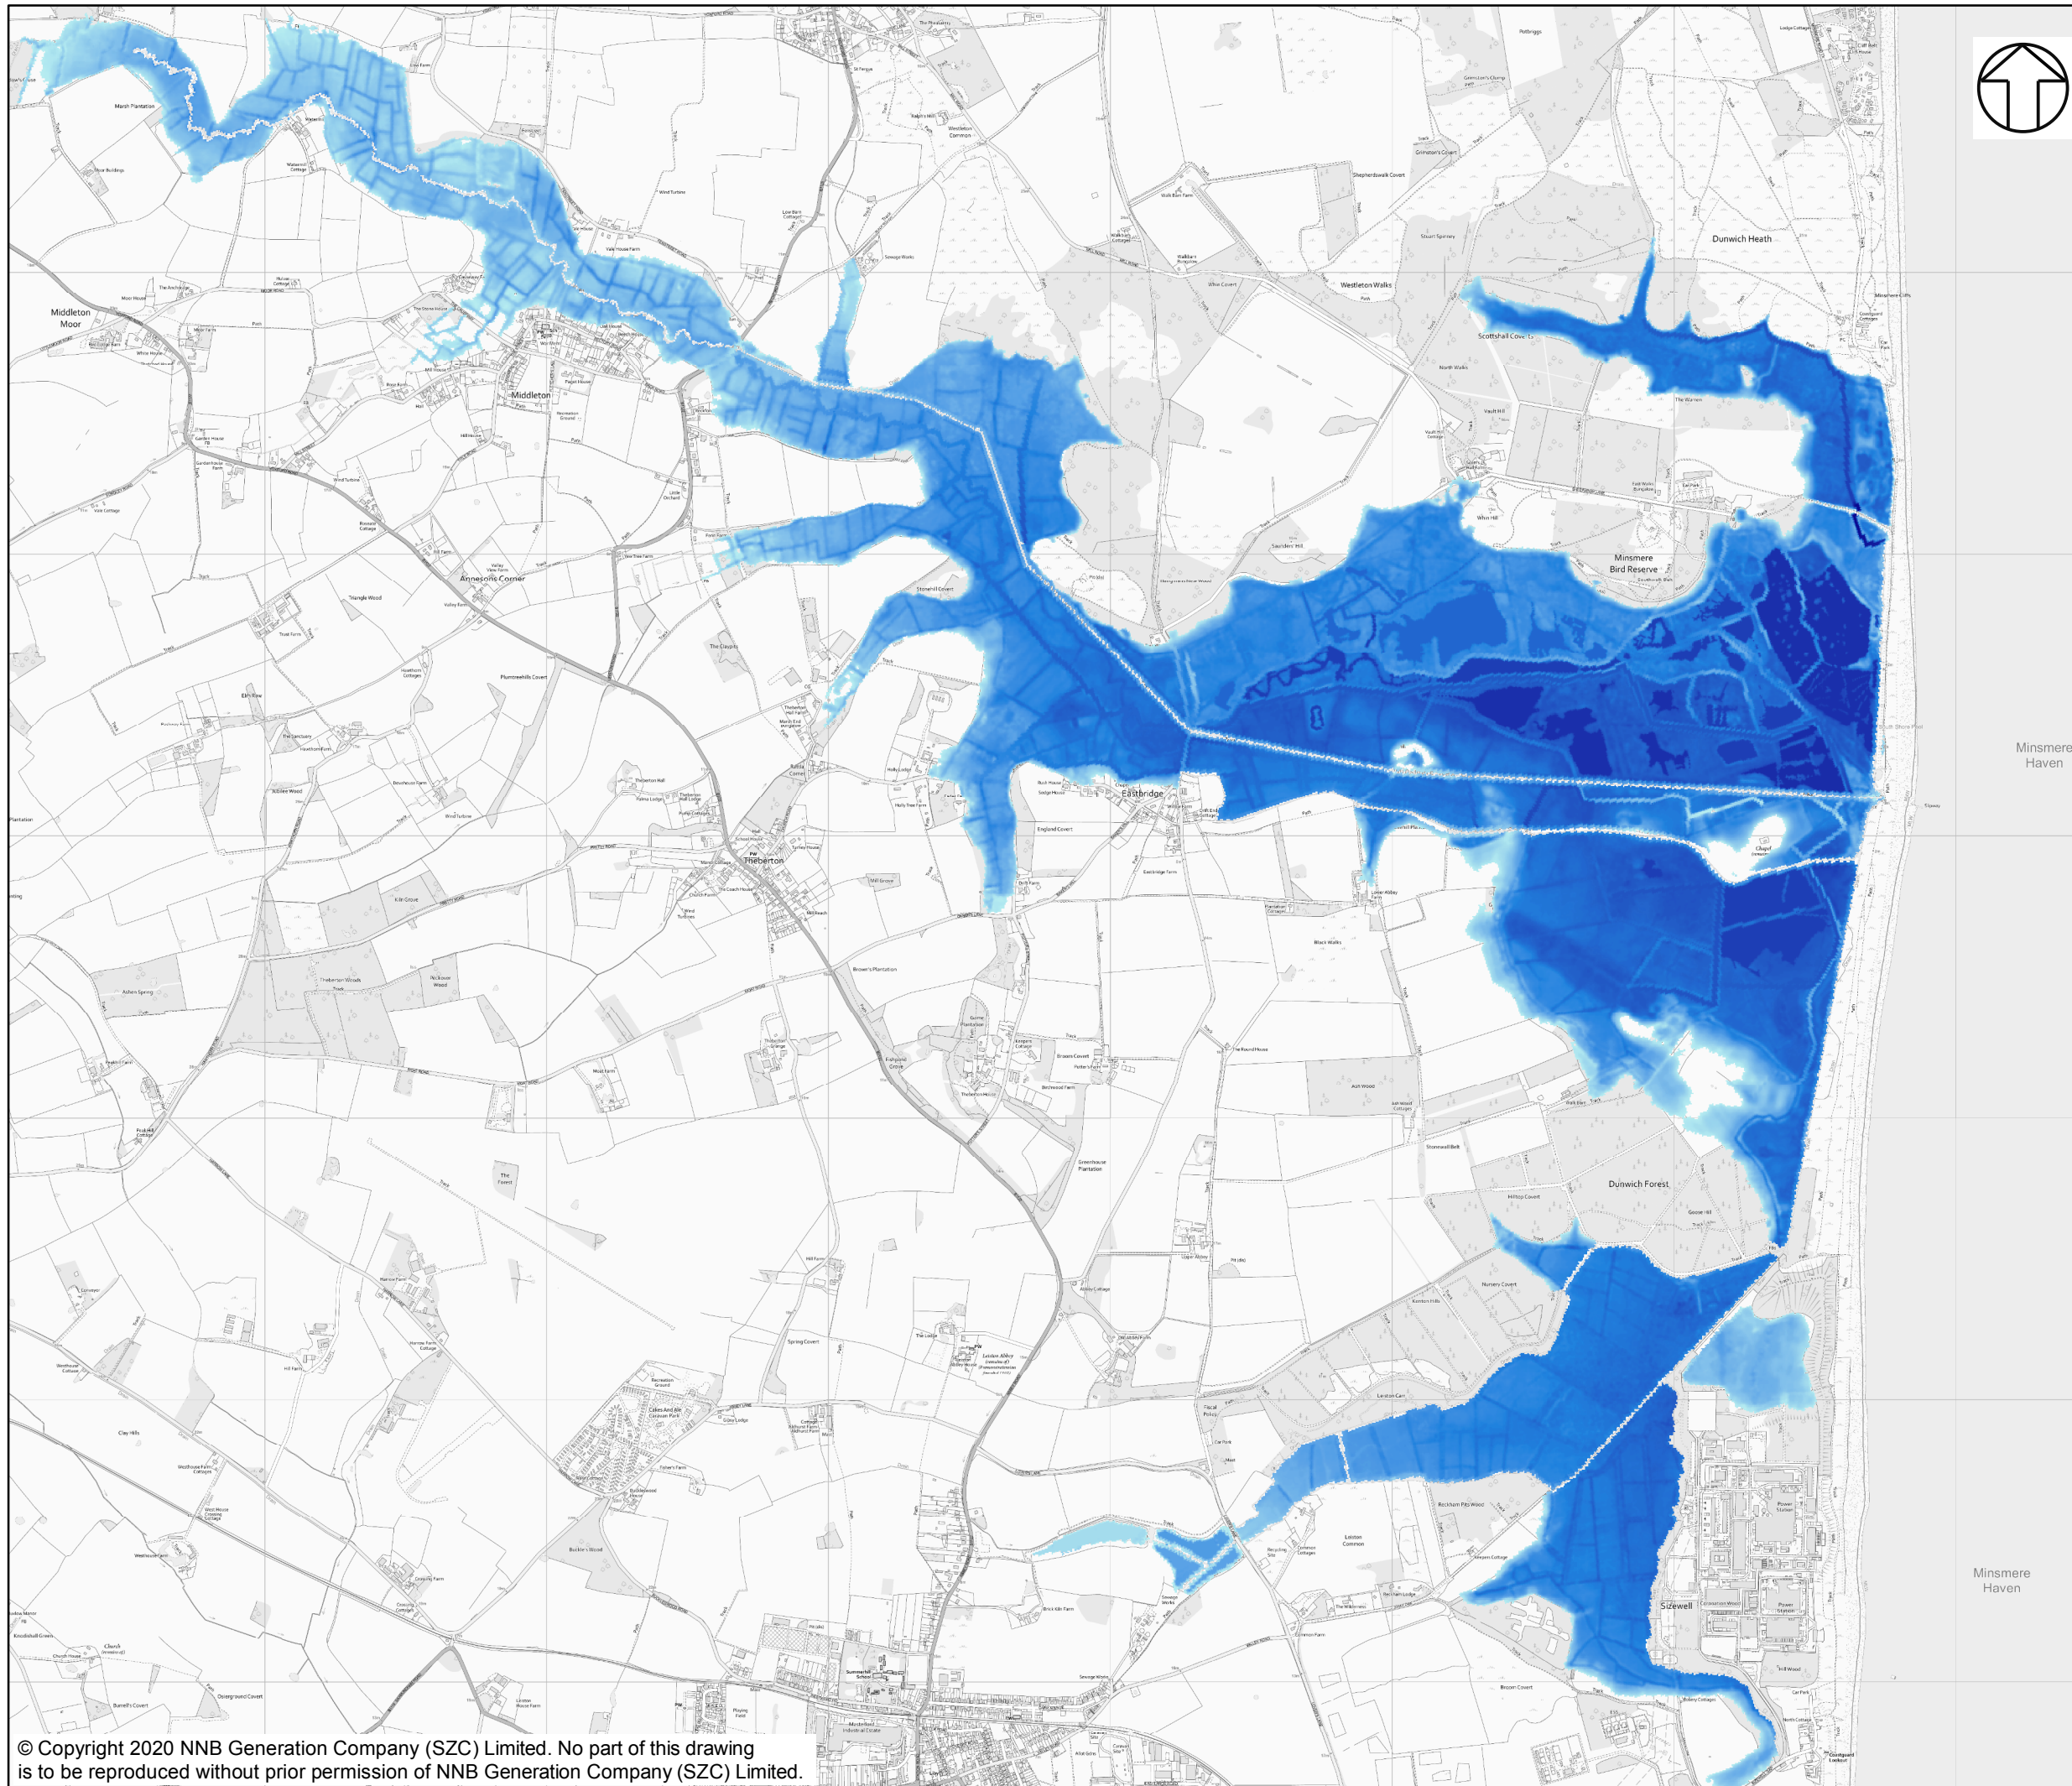

NOTES

KEY

BASELINE 1000 YEAR +65%CC

FLOOD DEPTH (M)

NOT PROTECTIVELY MARKED

COPYRIGHT

Reproduced from Ordnance Survey map with the permission of Ordnance Survey on behalf of the controller of Her Majesty's Stationery Office © Crown Copyright (2019). All Rights reserved. NNB GenCo 0100060408.

DOCUMENT:
**SIZEWELL C
FLOOD RISK ASSESSMENT
FLUVIAL MODEL RESULTS**

DRAWING TITLE:
**BASELINE FLOOD DEPTH
1000 YEAR +65%CC**

DRAWING NO:
FIGURE C.8

DATE: **JAN 2020**   DRAWN: **P.S.**   SCALE: **1:22,500 @A3**