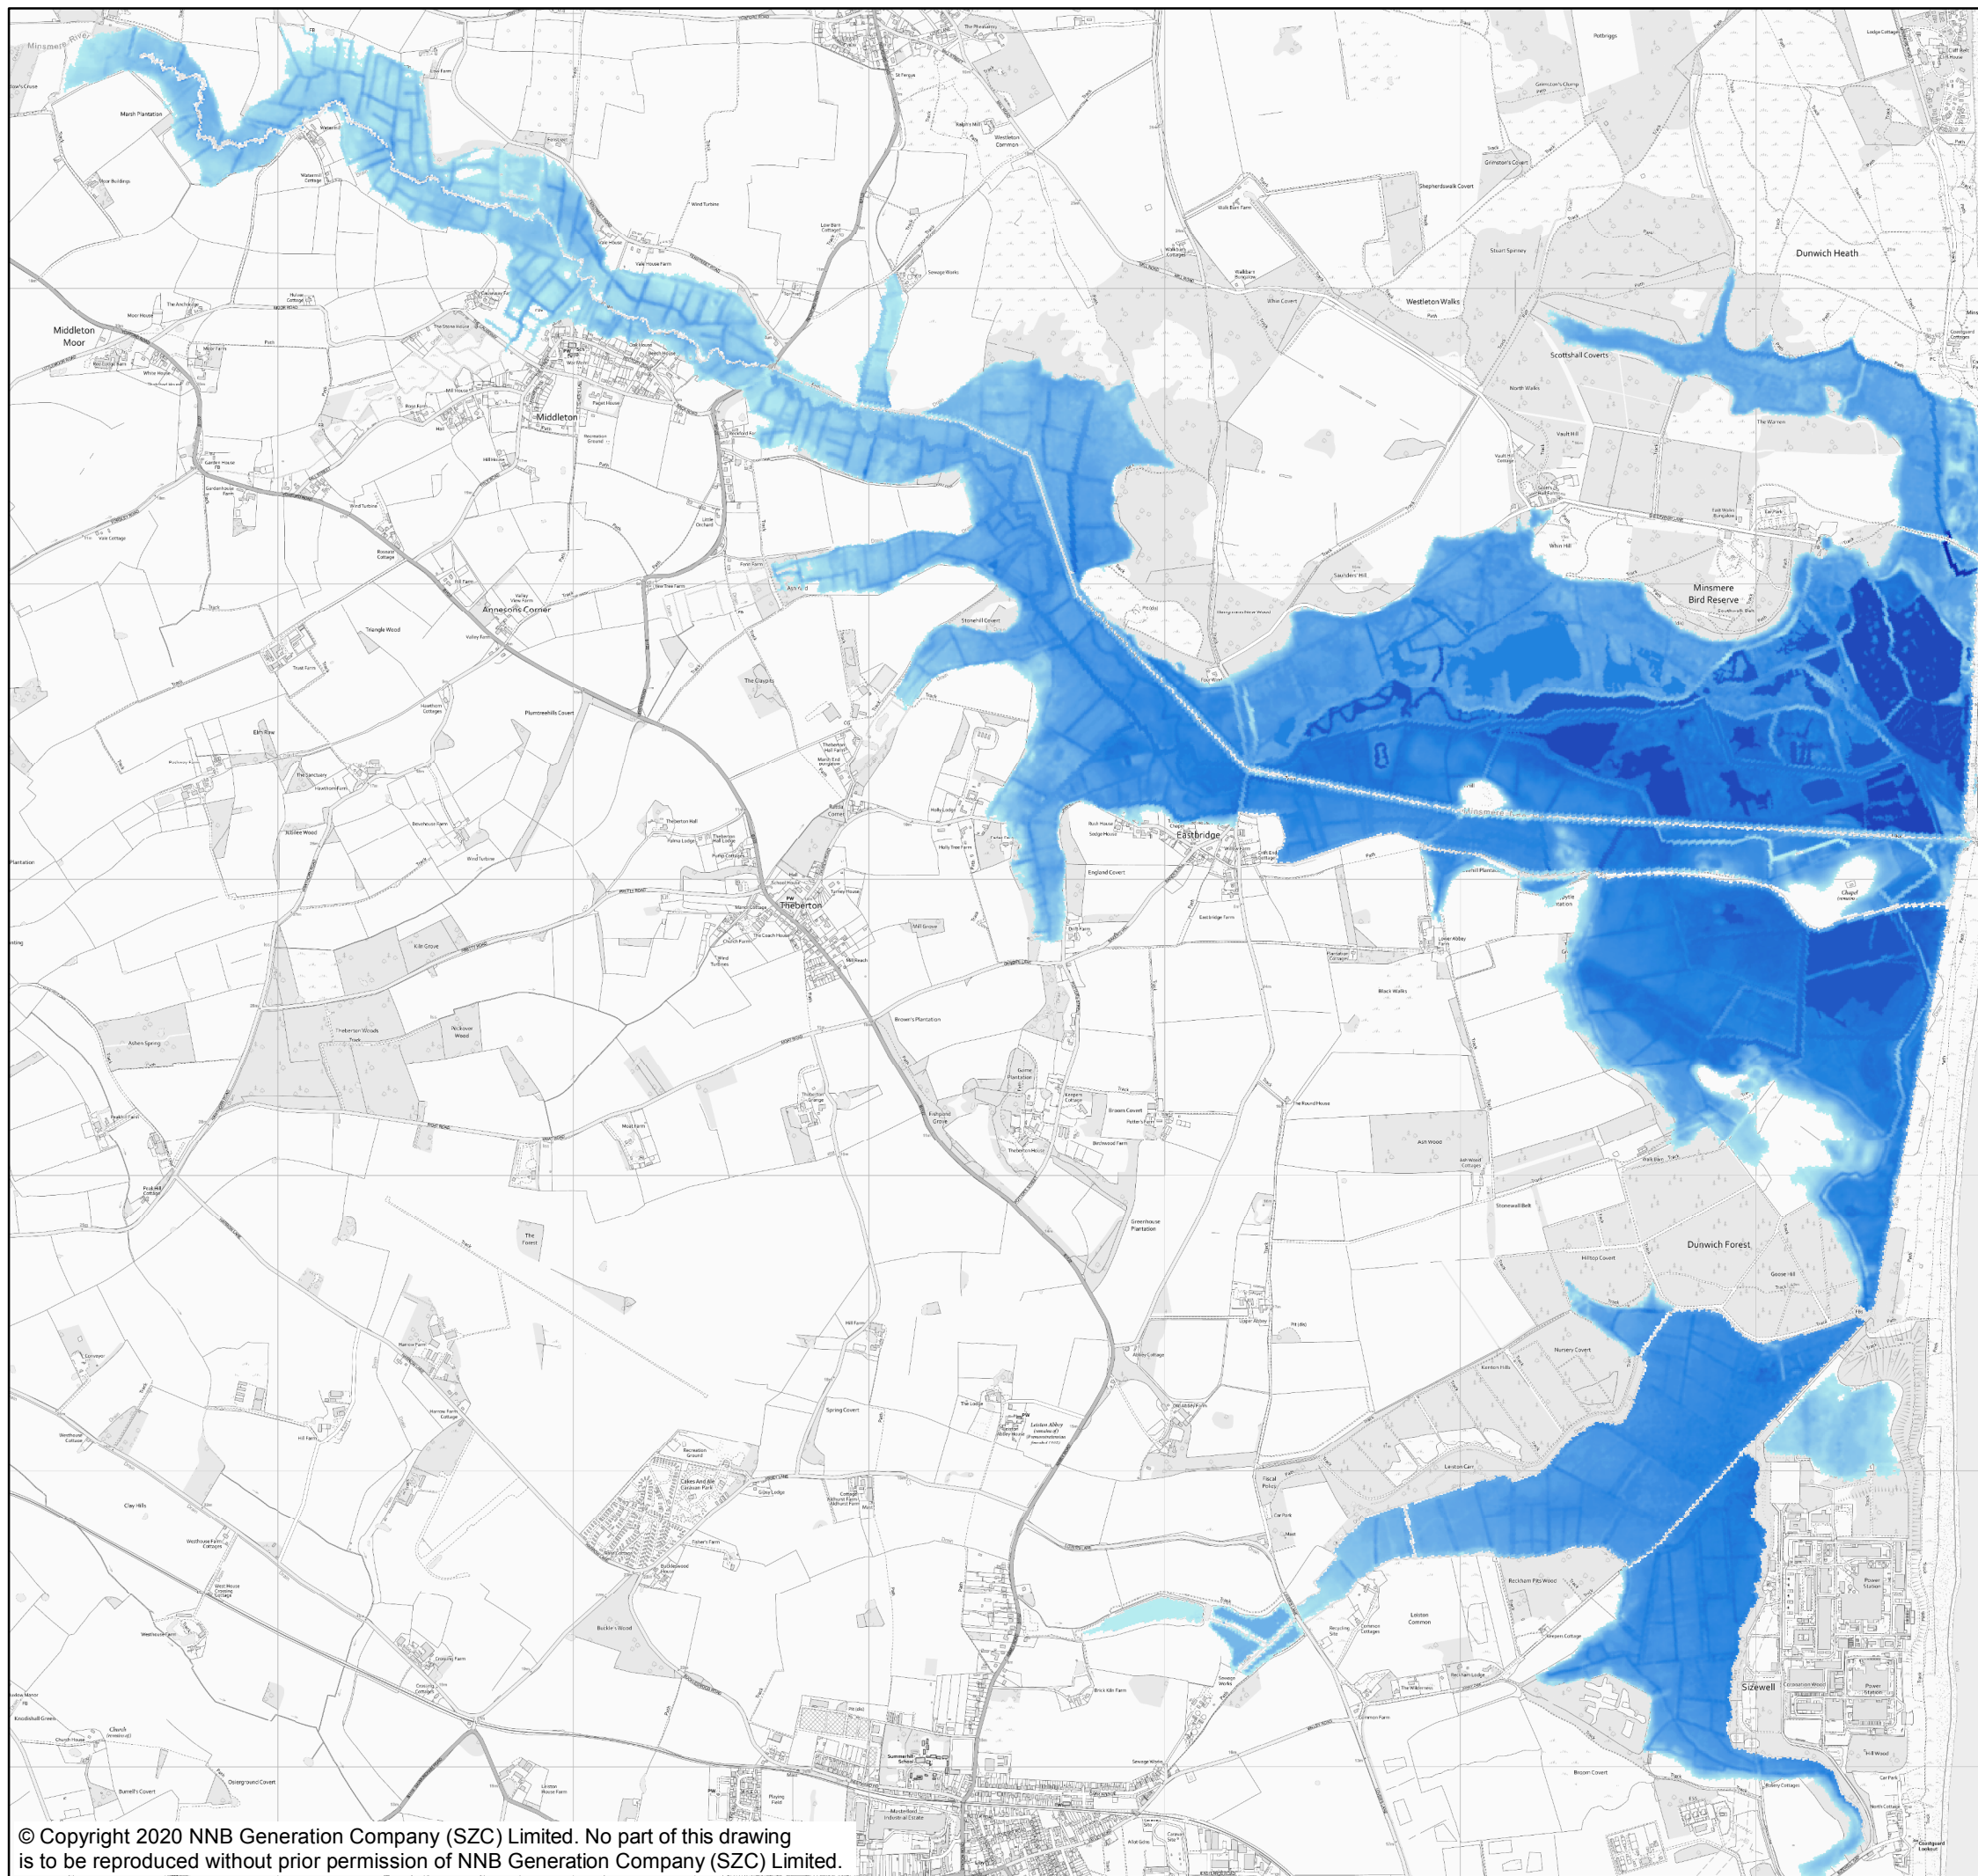

NOTES

KEY

BASELINE 100 YEAR +35%CC

FLOOD DEPTH (M)

NOT PROTECTIVELY MARKED

COPYRIGHT
Reproduced from Ordnance Survey map with the permission of Ordnance Survey on behalf of the controller of Her Majesty's Stationery Office © Crown Copyright (2019). All Rights reserved. NNB GenCo 0100060408.

DOCUMENT:
SIZEWELL C
FLOOD RISK ASSESSMENT
FLUVIAL MODEL RESULTS

DRAWING TITLE:
BASELINE FLOOD DEPTH
100 YEAR +35%CC

DRAWING NO:
FIGURE C.5

DATE: JAN 2020   **DRAWN:** P.S.   **SCALE:** 1:22,500 @A3