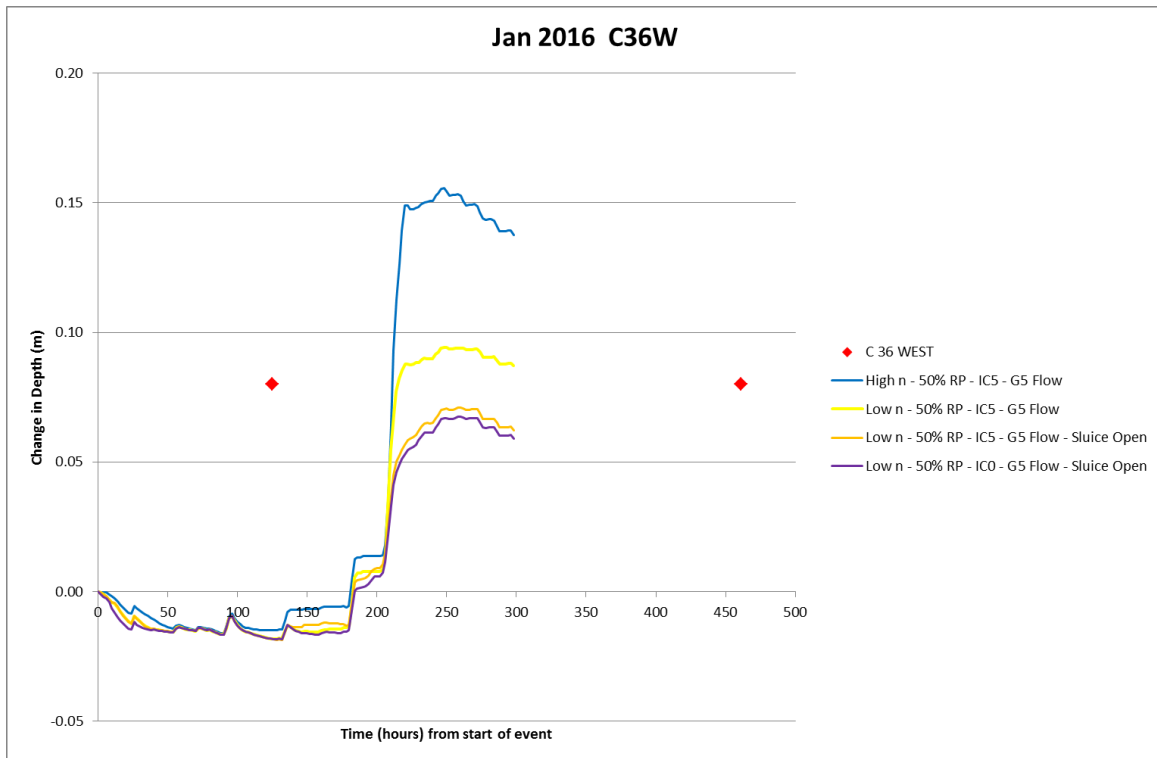

Figure 3 - January 2016 C36W Changes in Modelled and Observed Water Depth