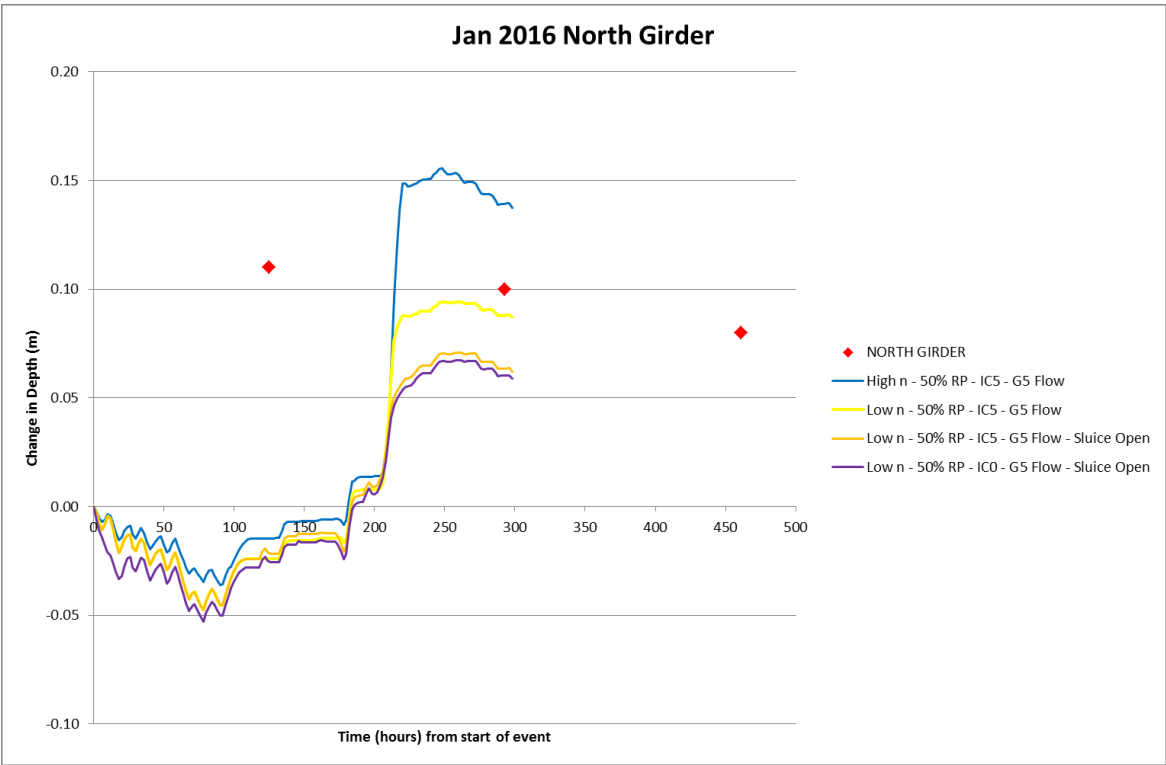

Author: [REDACTED]

APPENDIX E – model results Minsmere system for 2016 event

APPENDIX E – model results Minsmere system for 2016 event

Figure 1 - January 2016 Tree Hide Sluice Changes in Modelled and Observed Water Depth