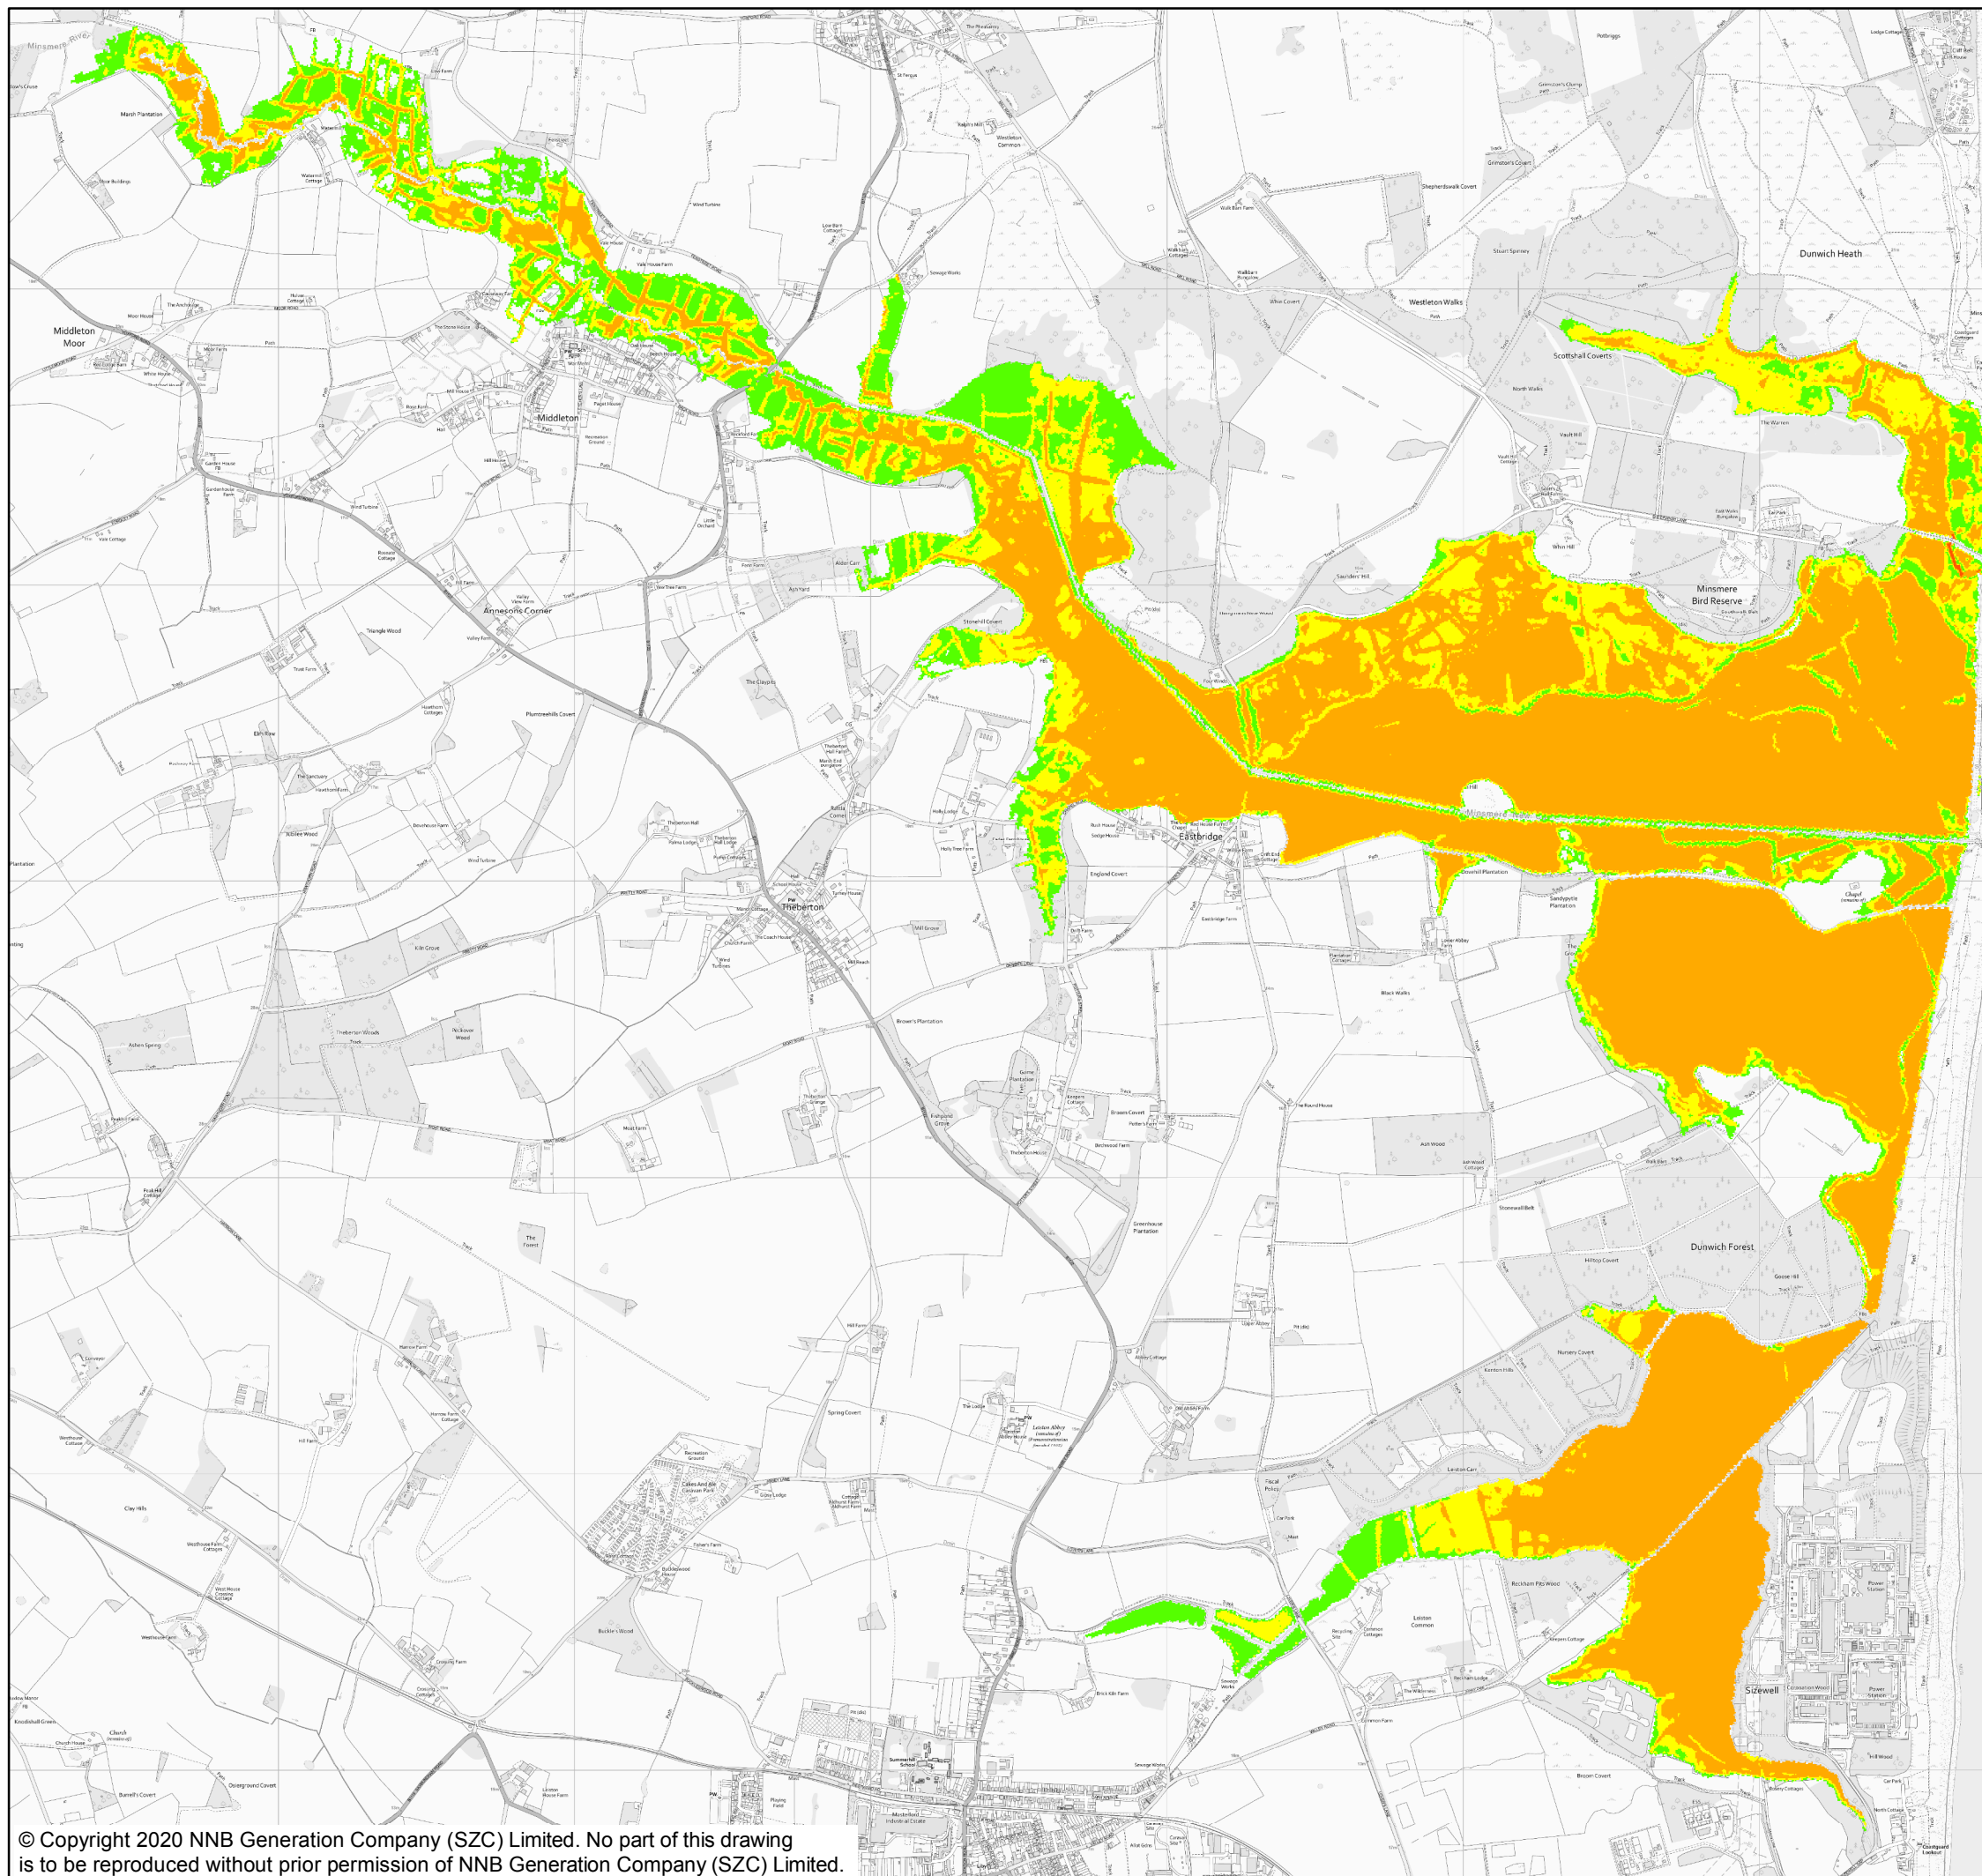

NOTES

KEY

BASELINE 5 YEAR +35%CC

MAX HAZARD

- LESS THAN 0.75 (LOW HAZARD)
- BETWEEN 0.75 AND 1.25 (DANGER FOR SOME)
- BETWEEN 1.25 AND 2.0 (DANGER FOR MOST)
- GREATER THAN 2.0 (DANGER FOR ALL)

NOT PROTECTIVELY MARKED

COPYRIGHT

Reproduced from Ordnance Survey map with the permission of Ordnance Survey on behalf of the controller of Her Majesty's Stationery Office © Crown Copyright (2019). All Rights reserved. NNB GenCo 0100060408.

DOCUMENT:
SIZEWELL C
FLOOD RISK ASSESSMENT
FLUVIAL MODEL RESULTS

DRAWING TITLE:
BASELINE HAZARD MAP
5 YEAR +35%CC

DRAWING NO:
FIGURE C.9

DATE: JAN 2020   DRAWN: P.S.   SCALE: 1:22,500 @A3