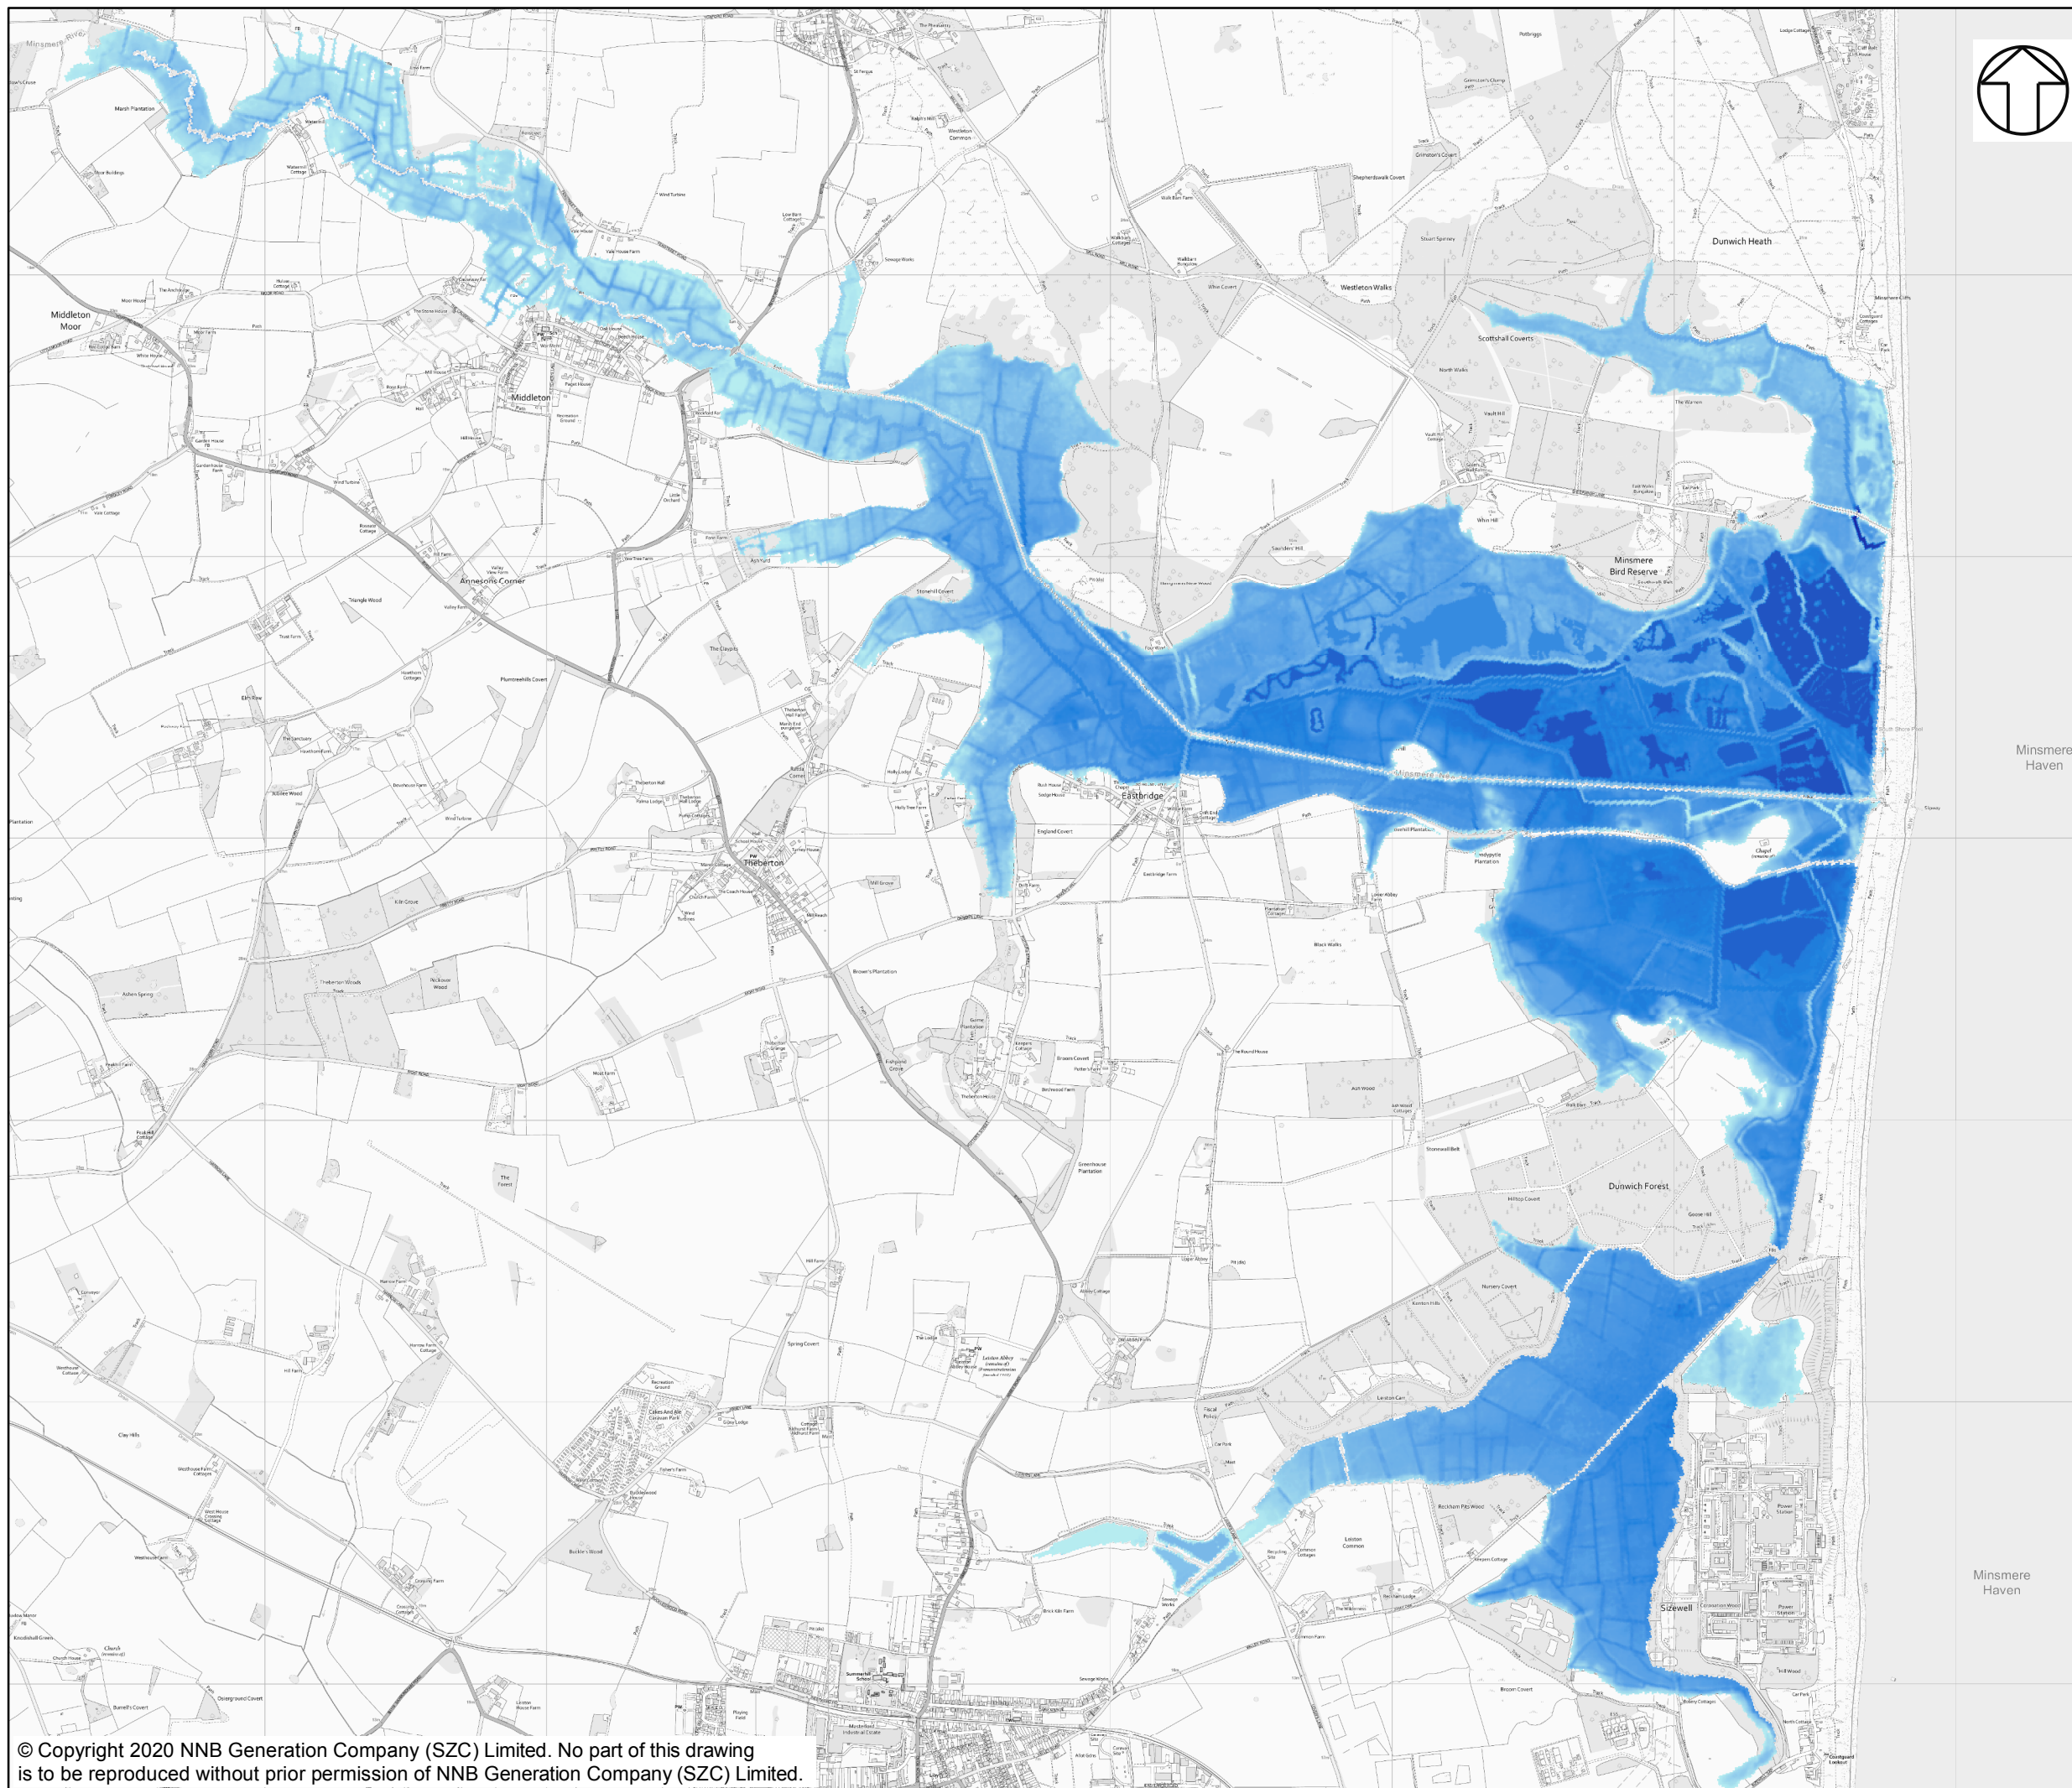

NOTES

KEY

BASELINE 5 YEAR +65%CC

FLOOD DEPTH (M)

NOT PROTECTIVELY MARKED

COPYRIGHT

Reproduced from Ordnance Survey map with the permission of Ordnance Survey on behalf of the controller of Her Majesty's Stationery Office © Crown Copyright (2019). All Rights reserved. NNB GenCo 0100060408.

DOCUMENT:
SIZEWELL C
FLOOD RISK ASSESSMENT
FLUVIAL MODEL RESULTS

DRAWING TITLE:
BASELINE FLOOD DEPTH
5 YEAR +65%CC

DRAWING NO:
FIGURE C.2

DATE: JAN 2020   **DRAWN:** P.S.   **SCALE:** 1:22,500 @A3