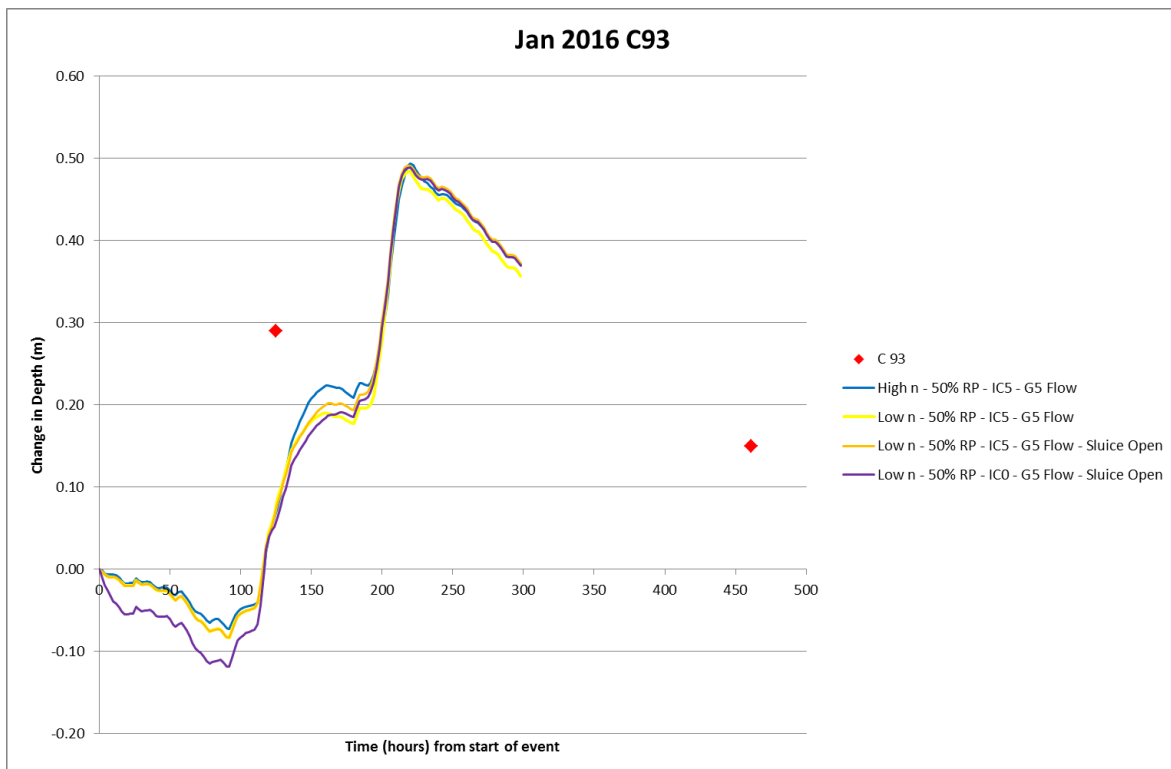

Figure 4 - January 2016 C93 Changes in Modelled and Observed Water Depth