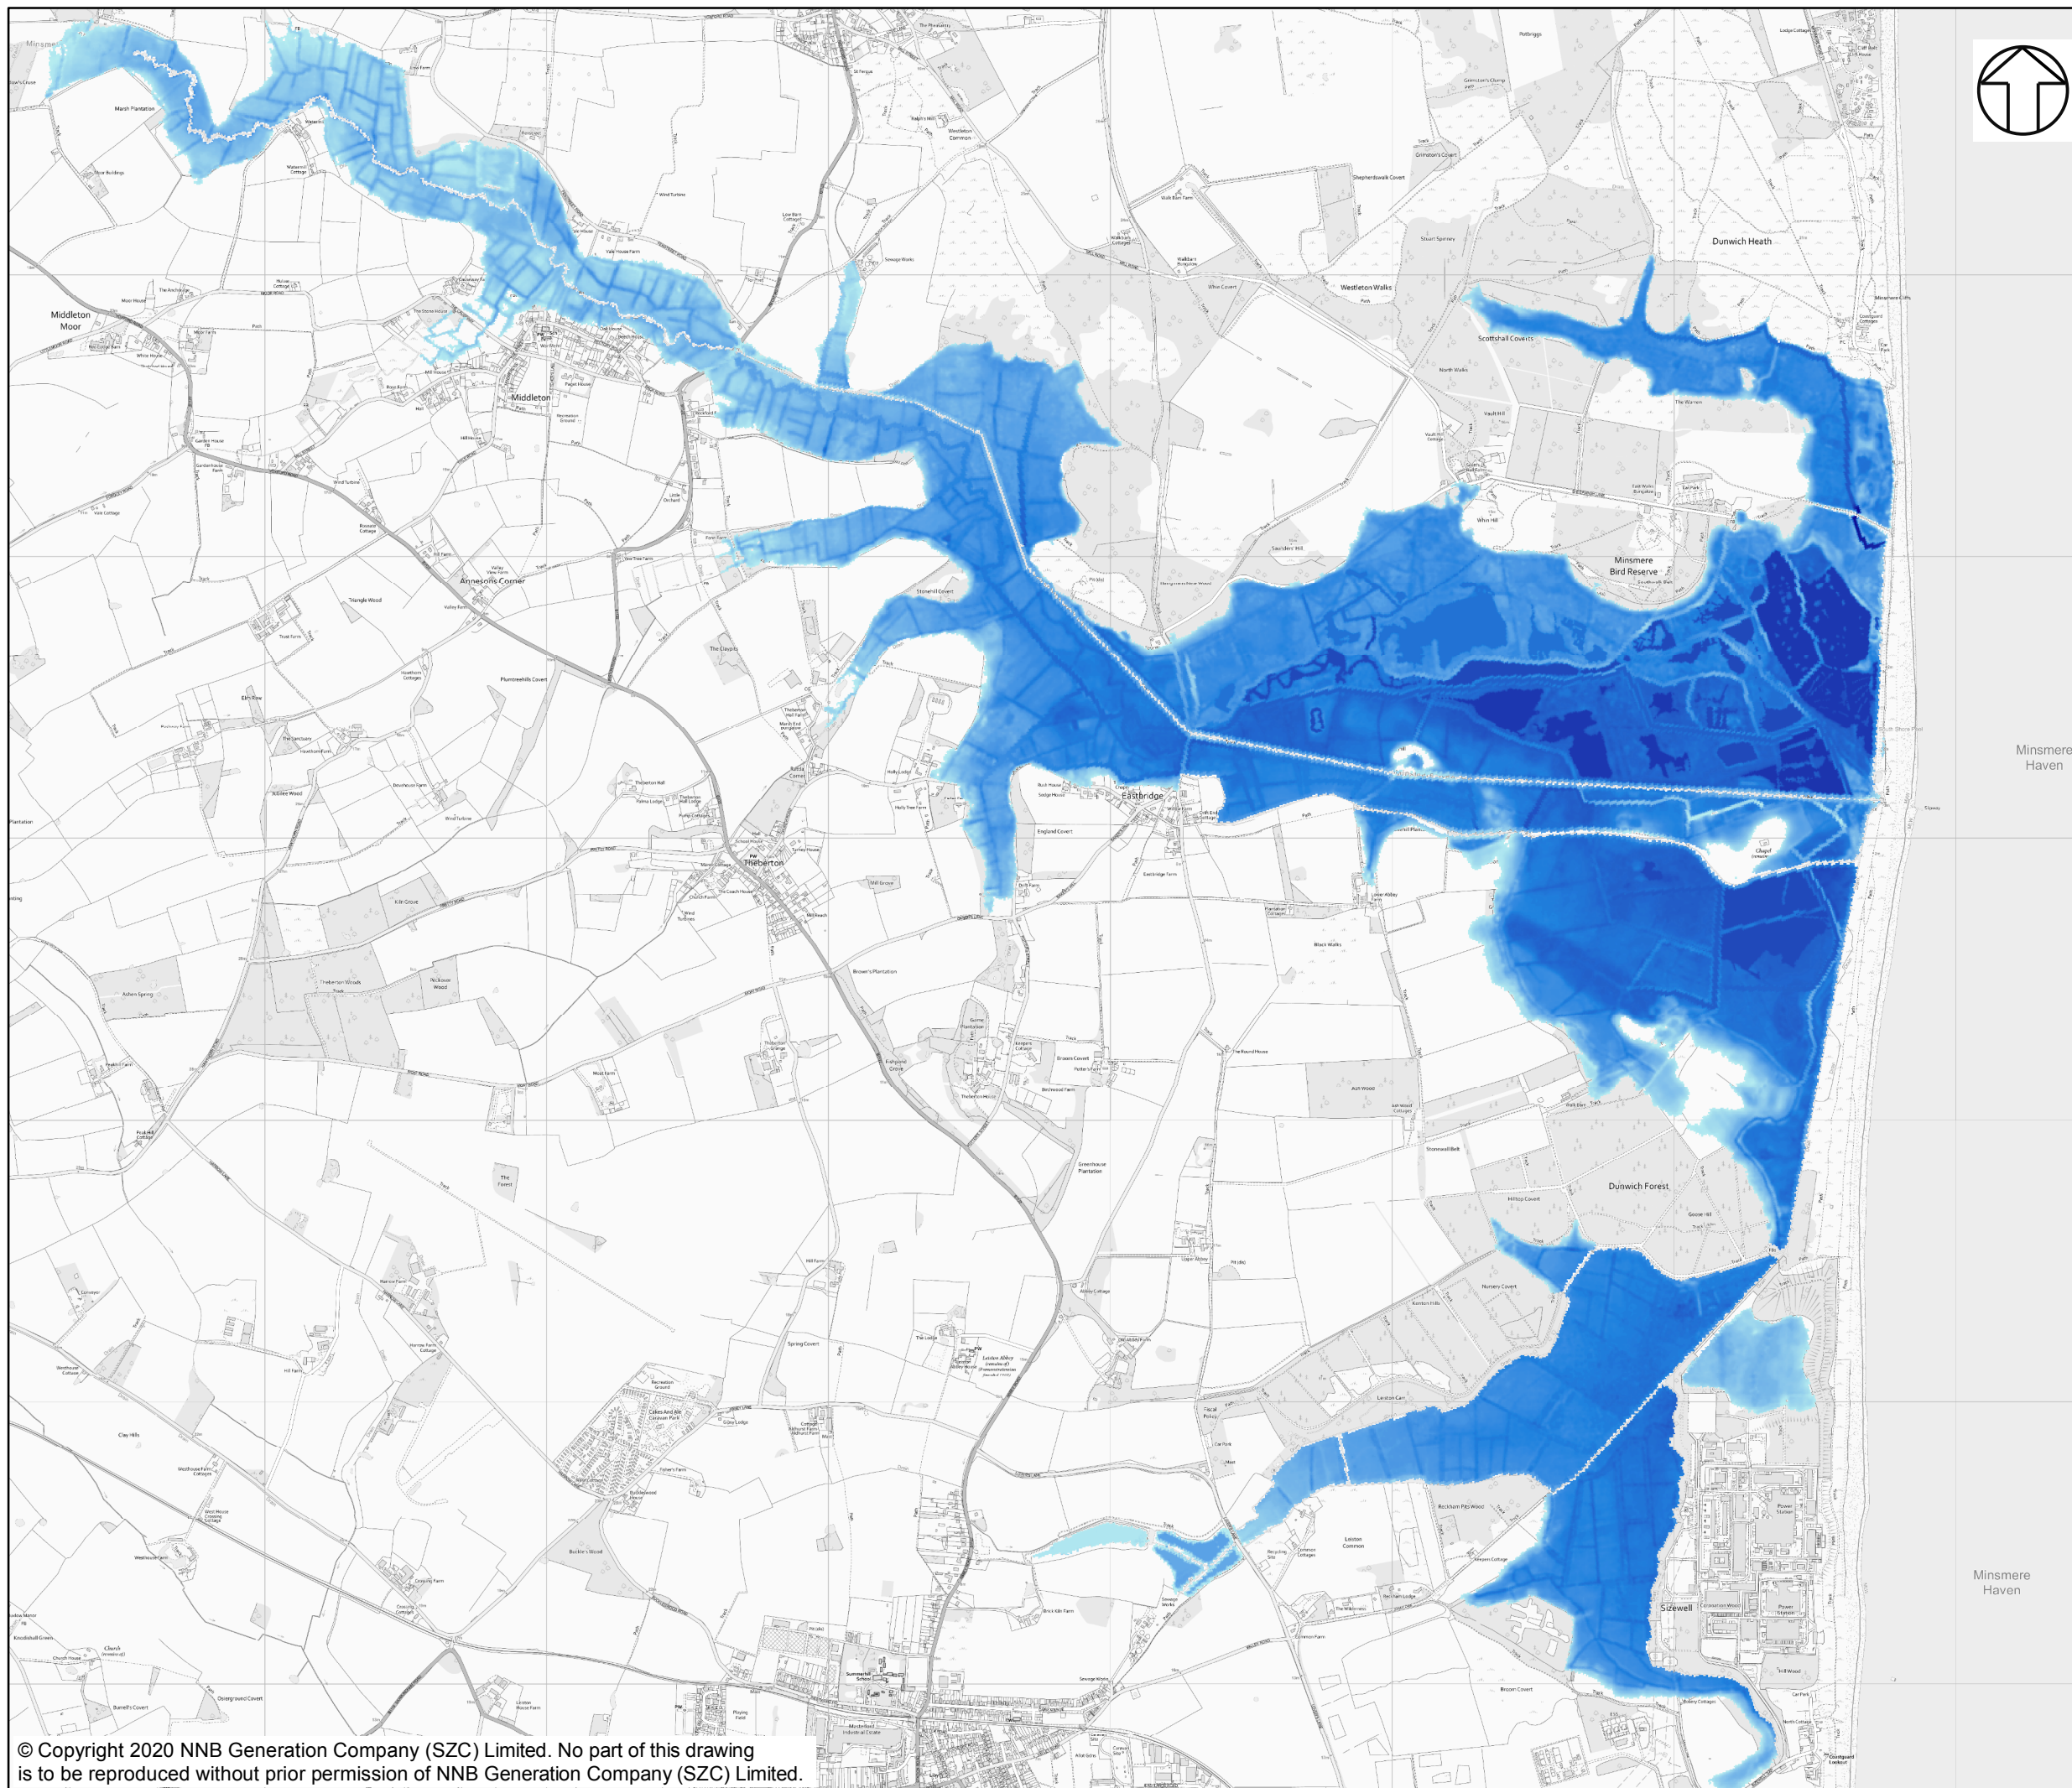

NOTES

KEY

BASELINE 1000 YEAR +35%CC

FLOOD DEPTH (M)

NOT PROTECTIVELY MARKED

COPYRIGHT

Reproduced from Ordnance Survey map with the permission of Ordnance Survey on behalf of the controller of Her Majesty's Stationery Office © Crown Copyright (2019). All Rights reserved. NNB GenCo 0100060408.

DOCUMENT:
**SIZEWELL C
FLOOD RISK ASSESSMENT
FLUVIAL MODEL RESULTS**

DRAWING TITLE:
**BASELINE FLOOD DEPTH
1000 YEAR +35%CC**

DRAWING NO:
FIGURE C.7

DATE: **JAN 2020**   DRAWN: **P.S.**   SCALE: **1:22,500 @A3**